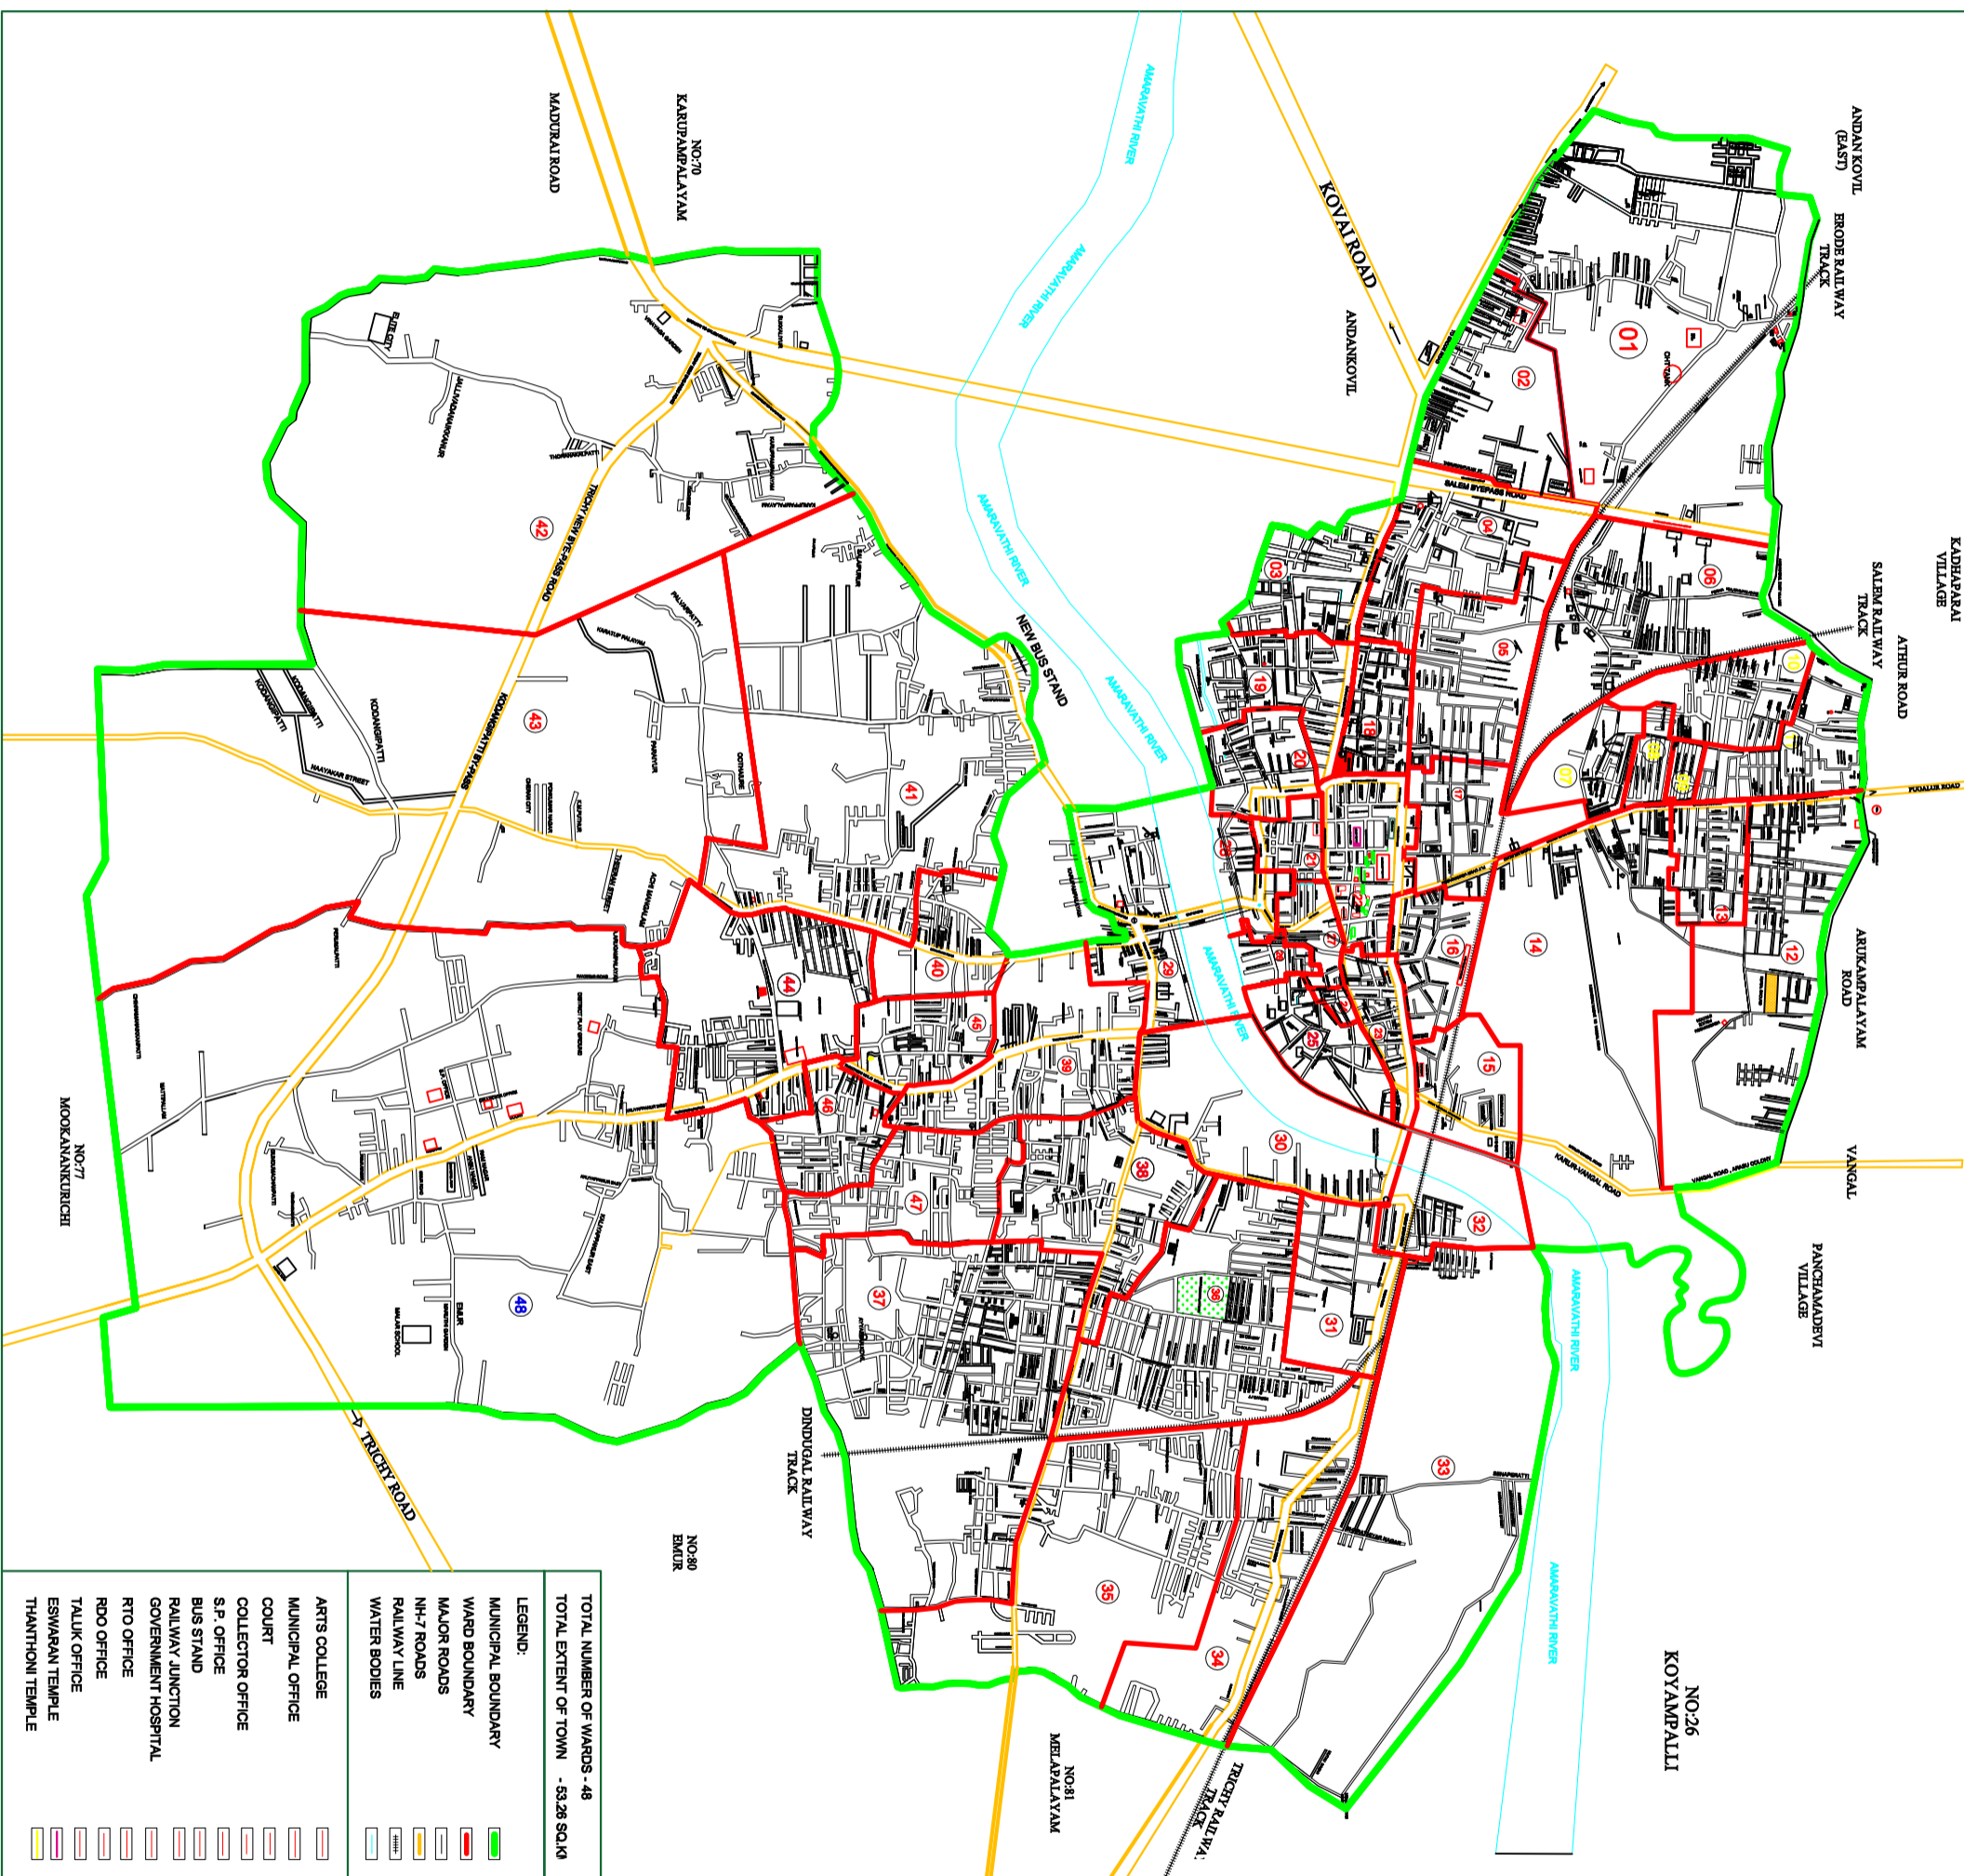

# KARUR MUNICIPALITY TOWN MAP

TOTAL NUMBER OF WARDS - 48  
 TOTAL EXTENT OF TOWN - 53.28 SQ.KM

LEGEND:	
	MUNICIPAL BOUNDARY
	WARD BOUNDARY
	MAJOR ROADS
	NH-7 ROADS
	RAILWAY LINE
	WATER BODIES
	ARTS COLLEGE
	MUNICIPAL OFFICE
	COURT
	COLLECTOR OFFICE
	S.P. OFFICE
	BUS STAND
	RAILWAY JUNCTION
	GOVERNMENT HOSPITAL
	RTO OFFICE
	RDO OFFICE
	TALUK OFFICE
	ESWARAN TEMPLE
	THANTHONI TEMPLE