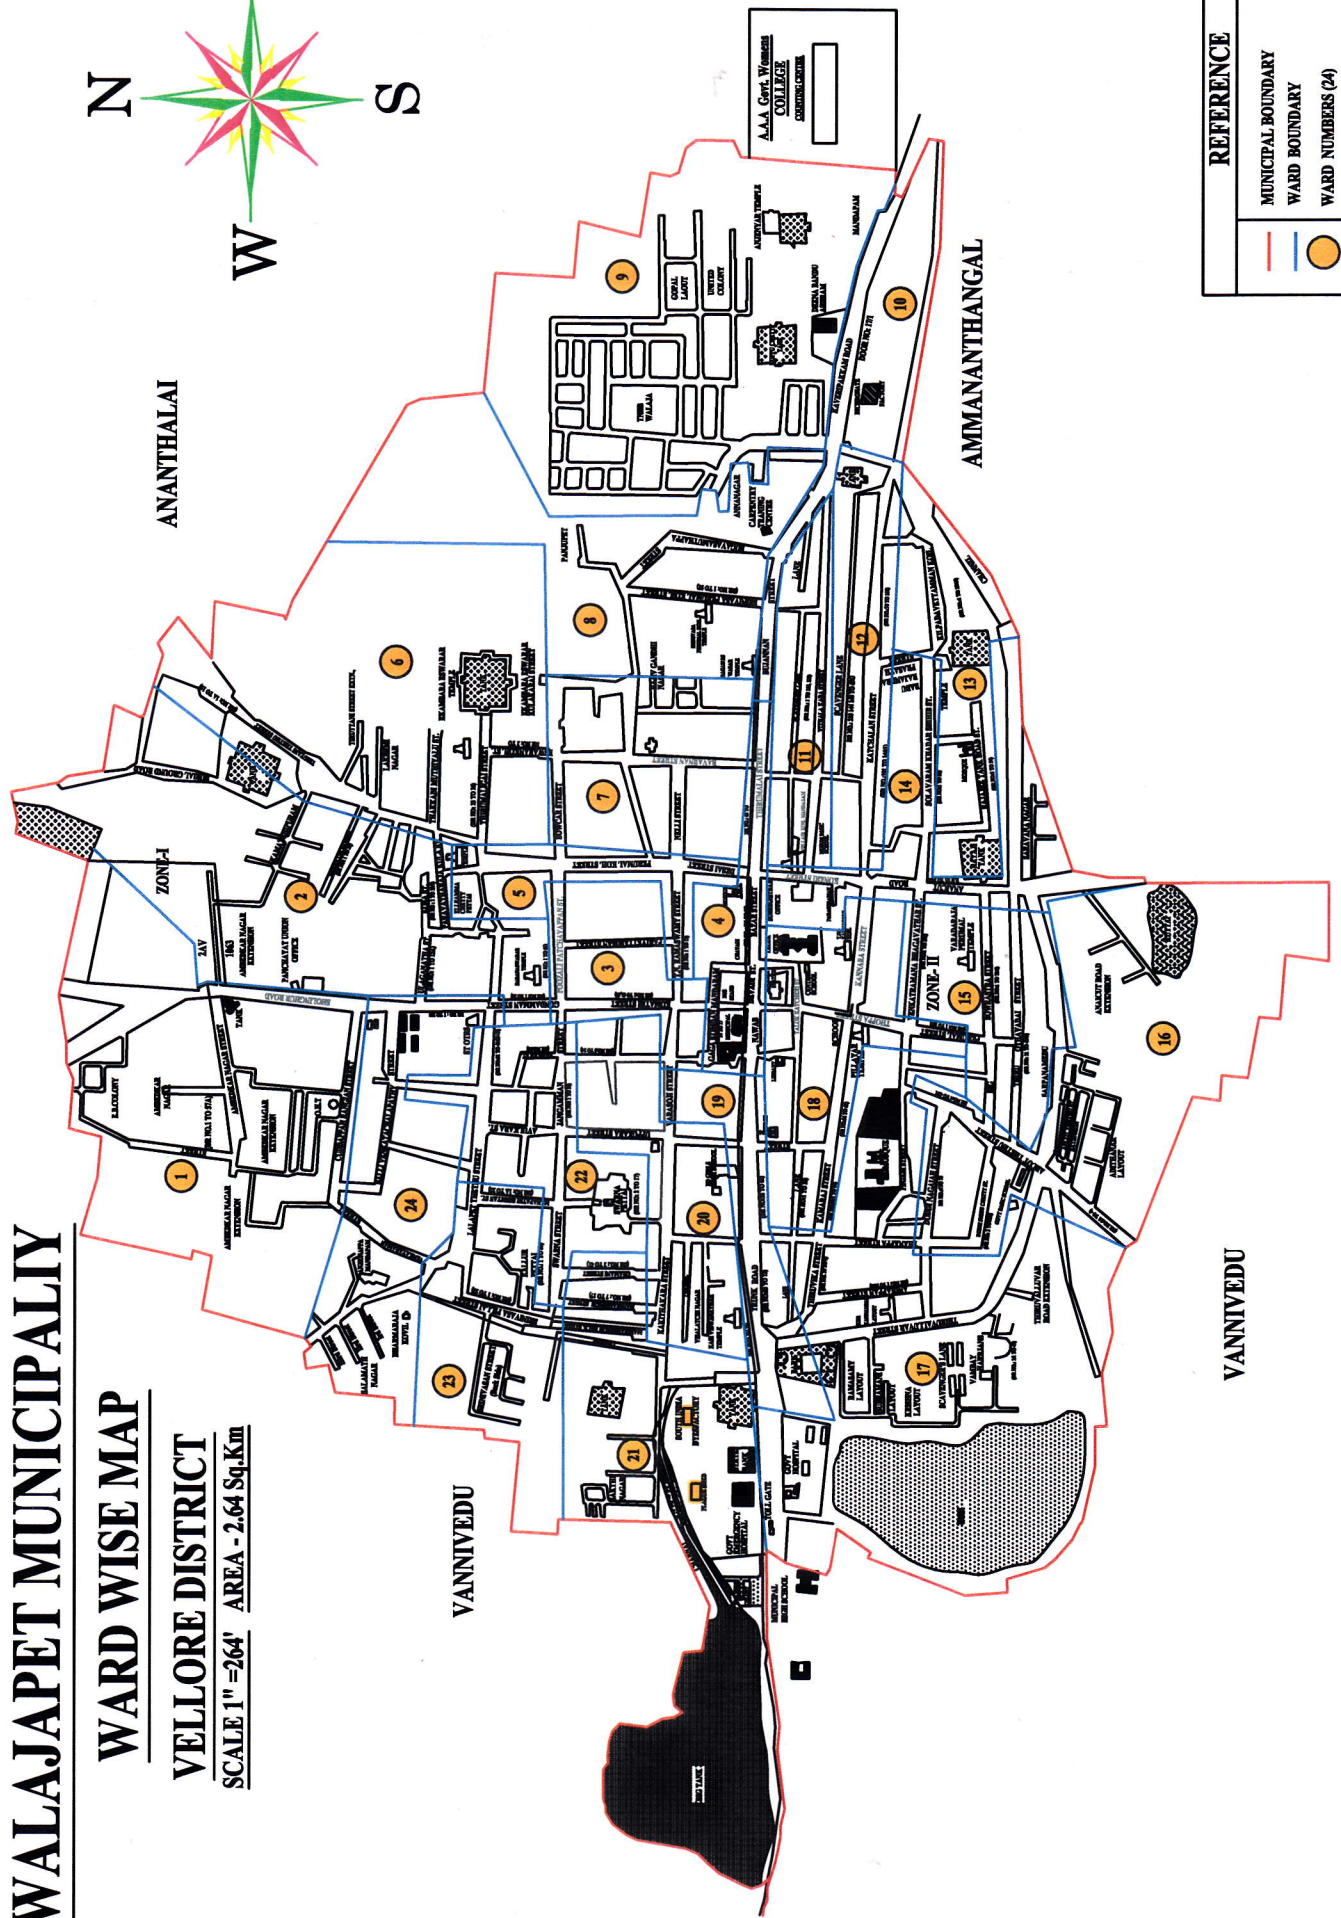

WALAJAPET MUNICIPALITY

WARD WISE MAP

VELLORE DISTRICT

SCALE 1" = 264' AREA - 2.64 Sq.Km

REFERENCE	
	MUNICIPAL BOUNDARY
	WARD BOUNDARY
	WARD NUMBERS (24)