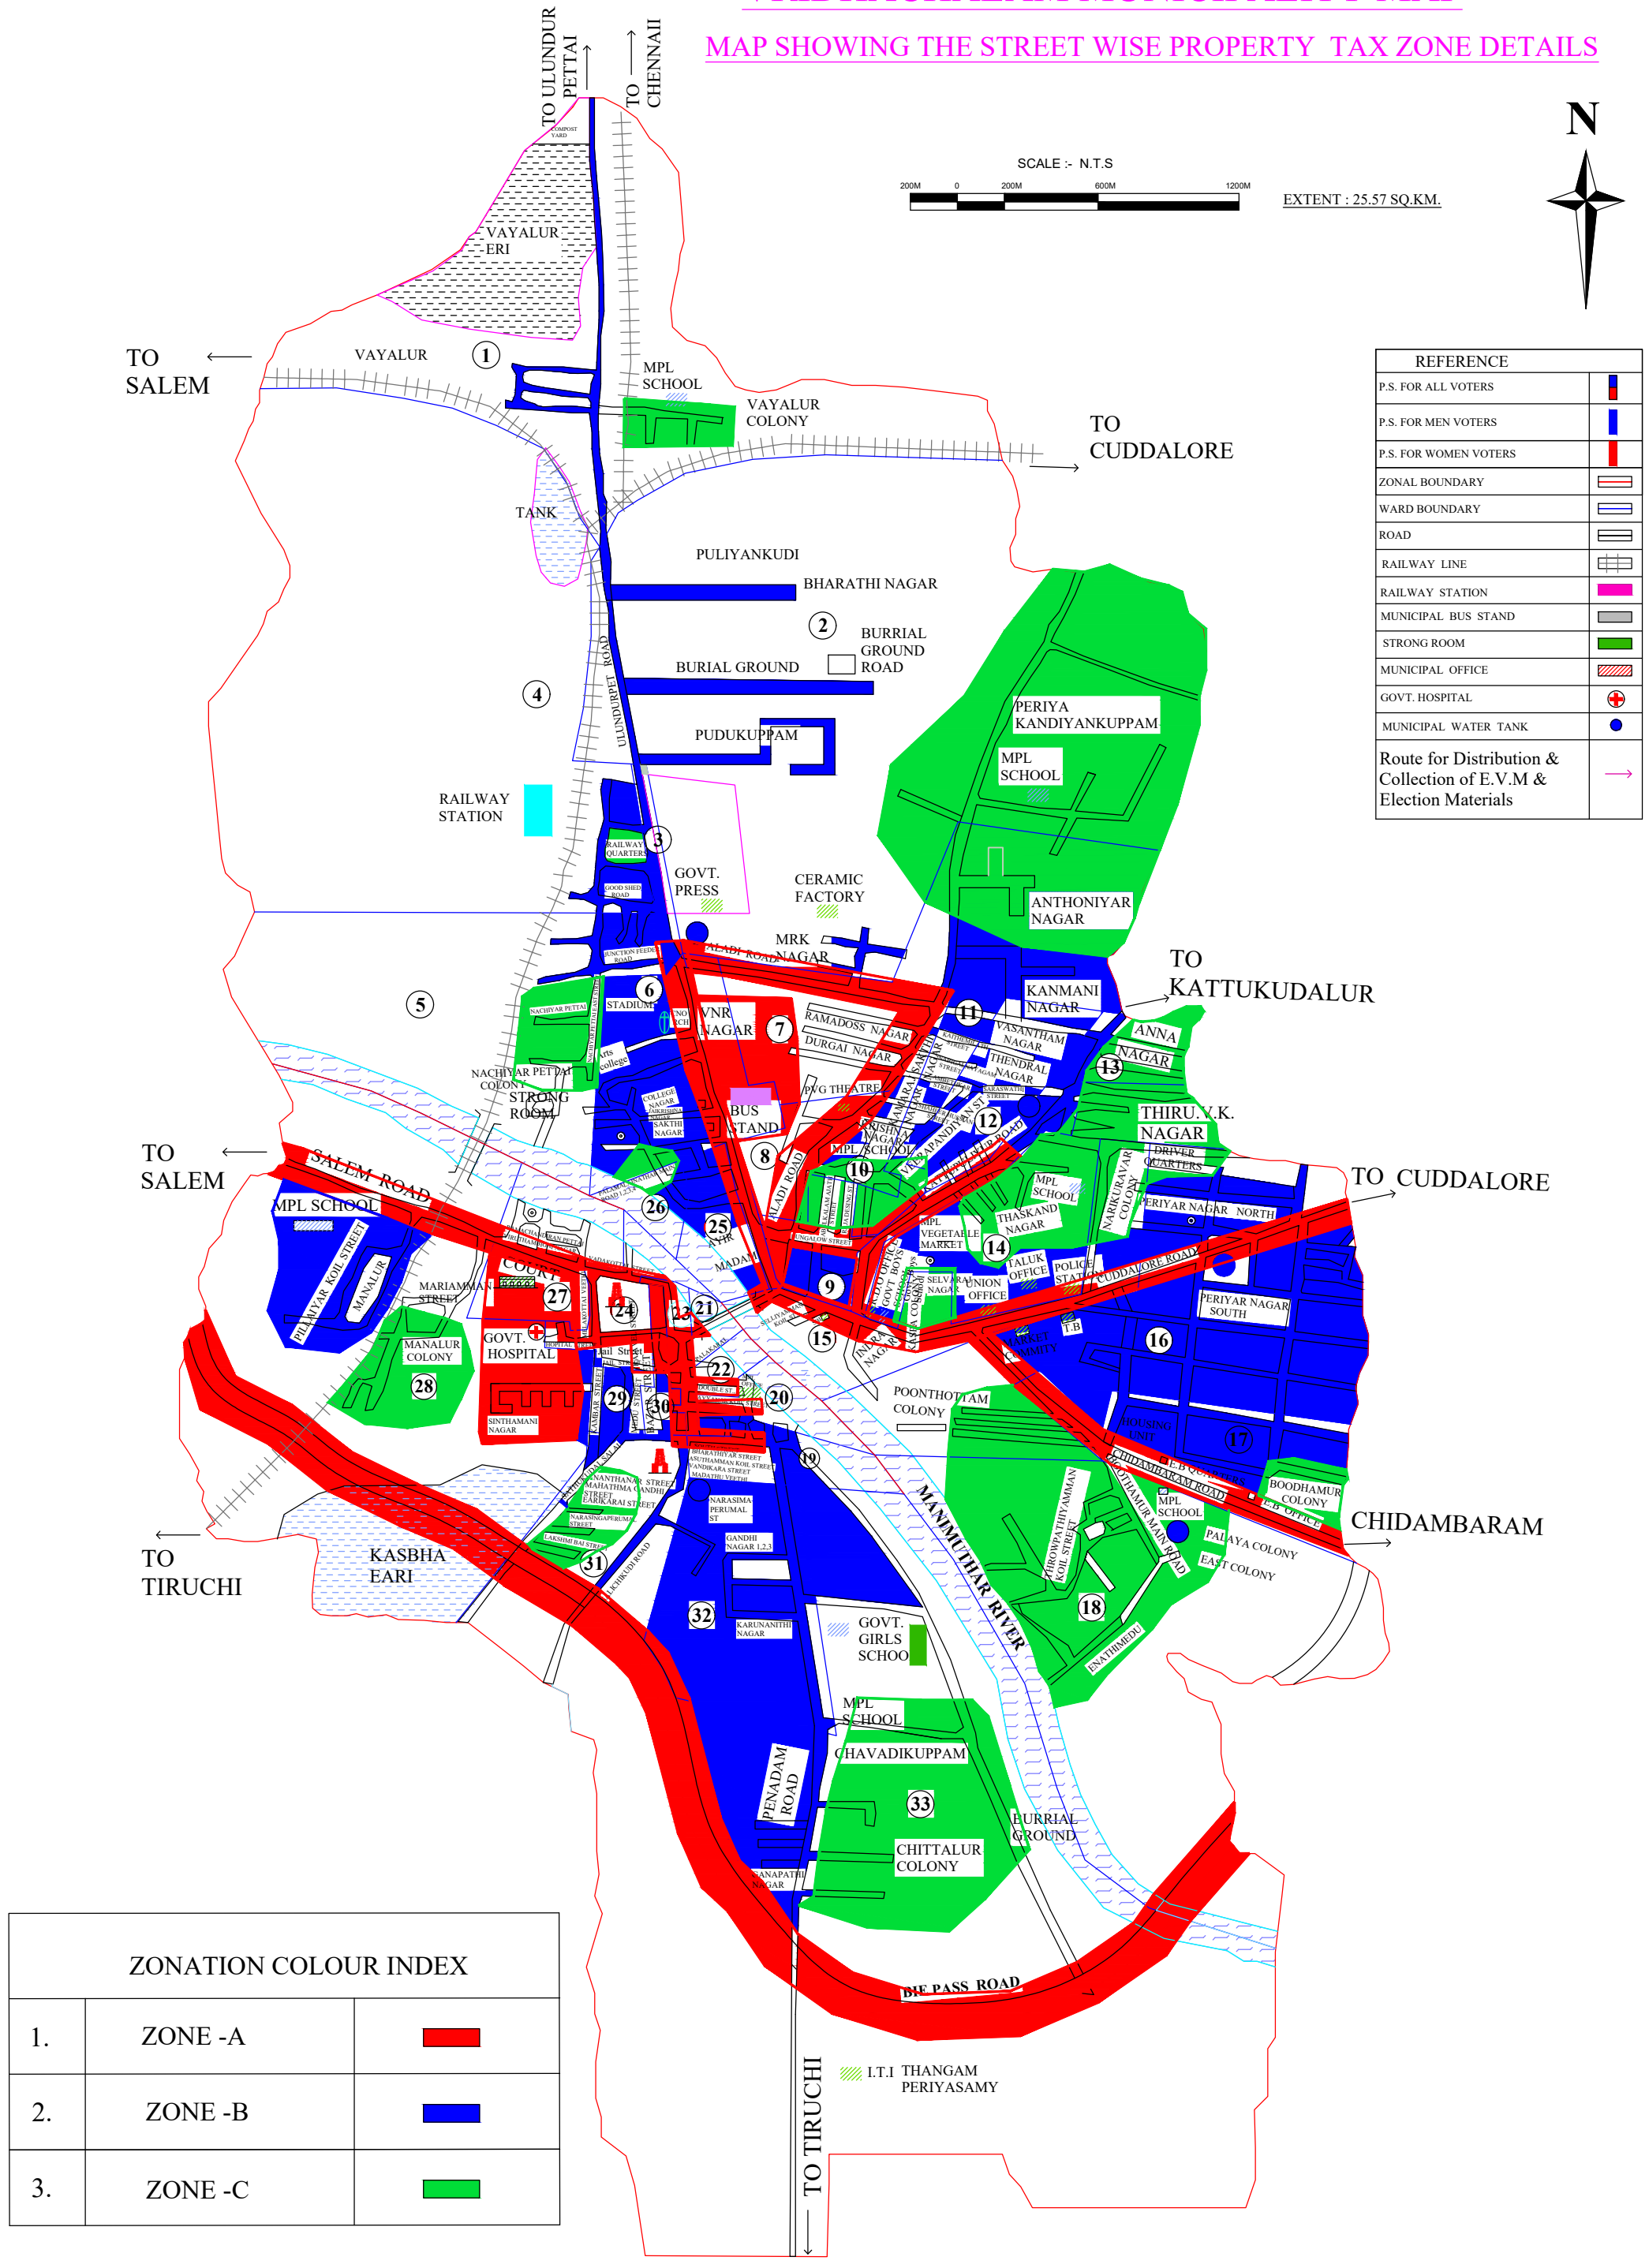

# VRIDHACHALAM MUNICIPALITY MAP

## MAP SHOWING THE STREET WISE PROPERTY TAX ZONE DETAILS

EXTENT : 25.57 SQ.KM.

REFERENCE	
P.S. FOR ALL VOTERS	
P.S. FOR MEN VOTERS	
P.S. FOR WOMEN VOTERS	
ZONAL BOUNDARY	
WARD BOUNDARY	
ROAD	
RAILWAY LINE	
RAILWAY STATION	
MUNICIPAL BUS STAND	
STRONG ROOM	
MUNICIPAL OFFICE	
GOVT. HOSPITAL	
MUNICIPAL WATER TANK	
Route for Distribution & Collection of E.V.M & Election Materials	

ZONATION COLOUR INDEX		
1.	ZONE -A	
2.	ZONE -B	
3.	ZONE -C	