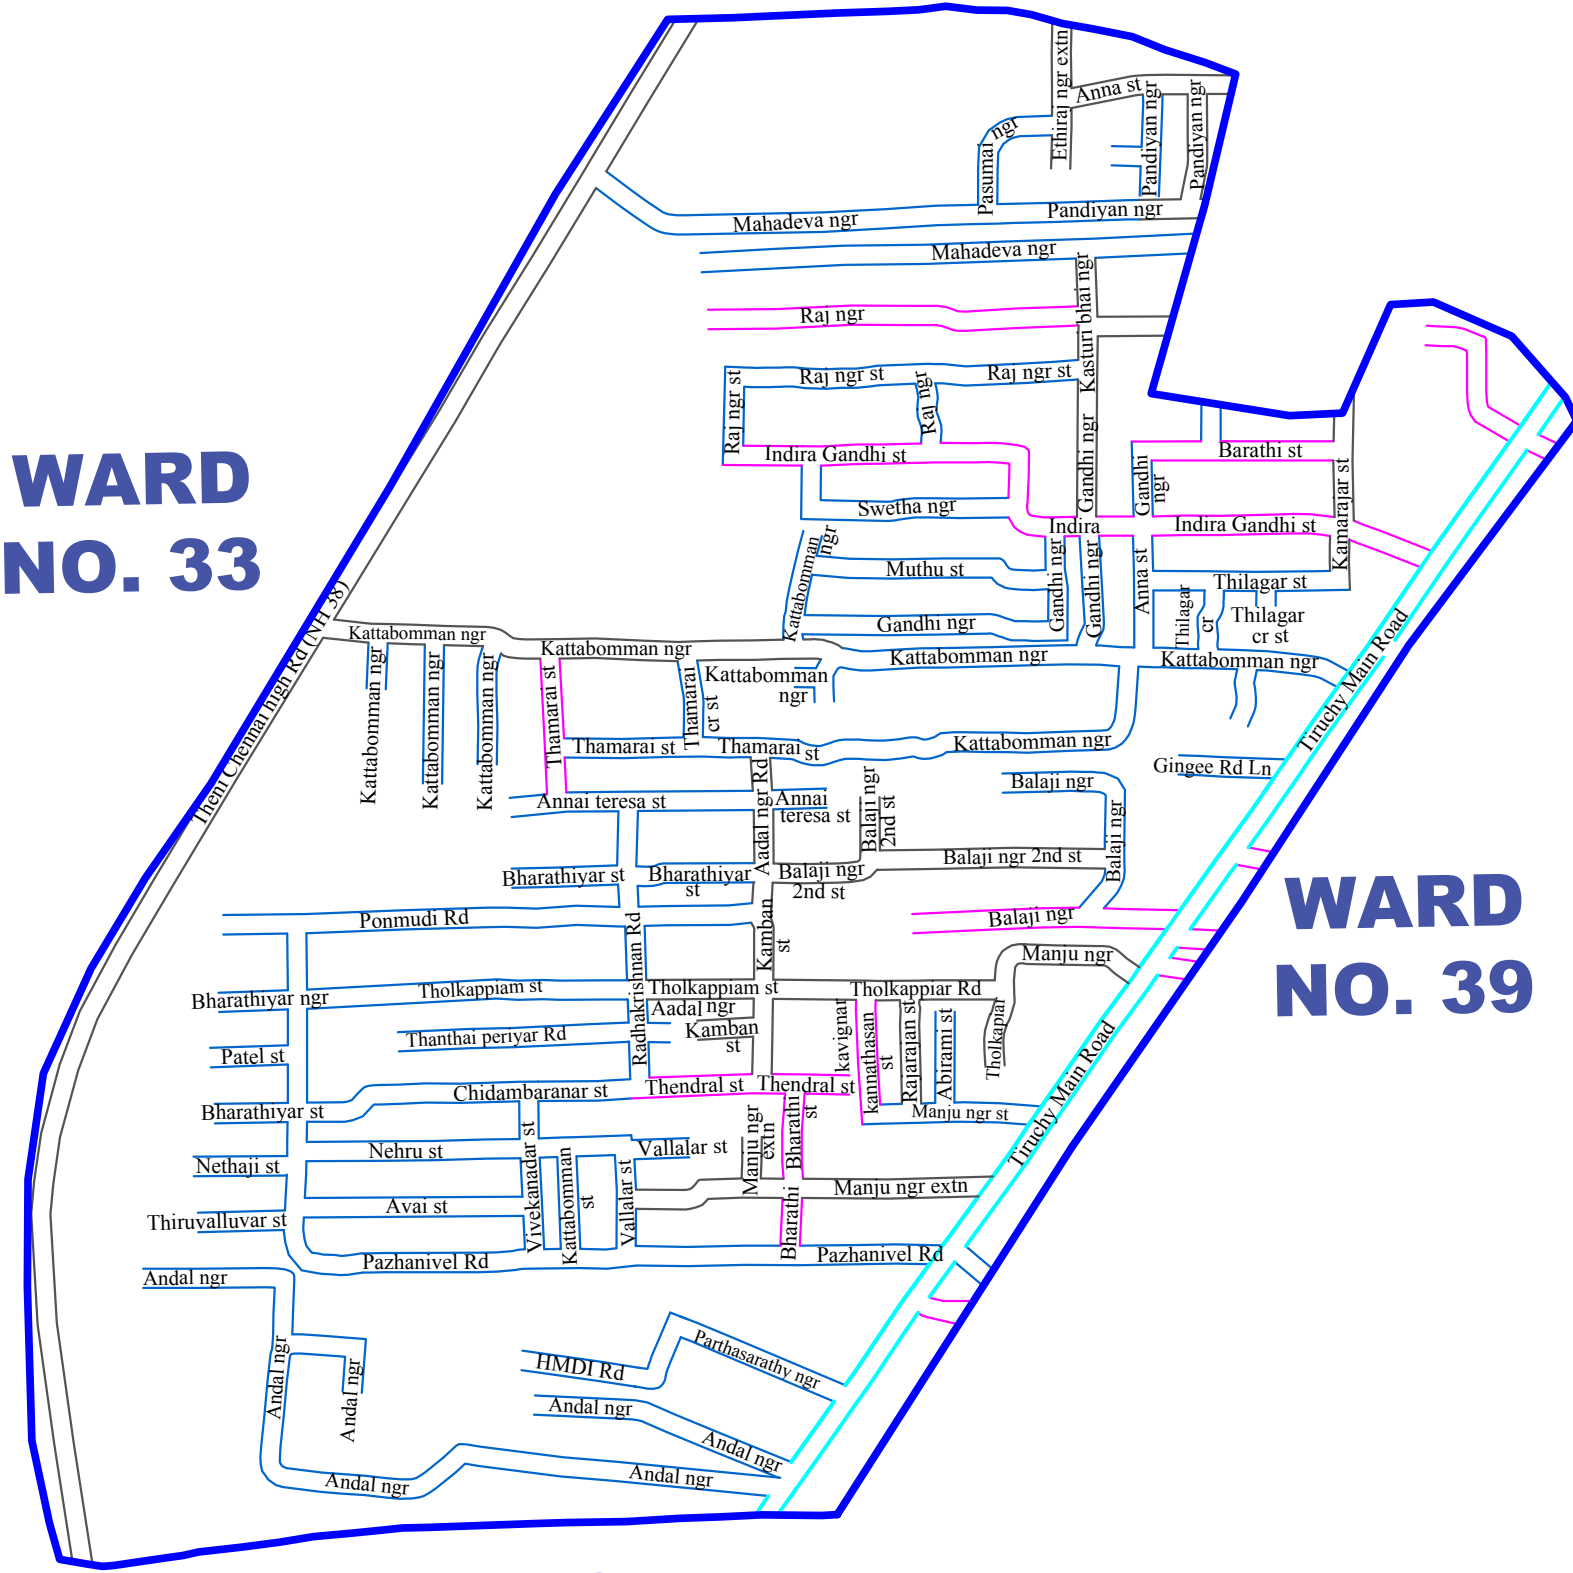

VILLUPURAM MUNICIPALITY

WARD NO-35

WARD NO. 34

WARD NO. 33

WARD NO. 39

NO. 100 KANDAMANADI