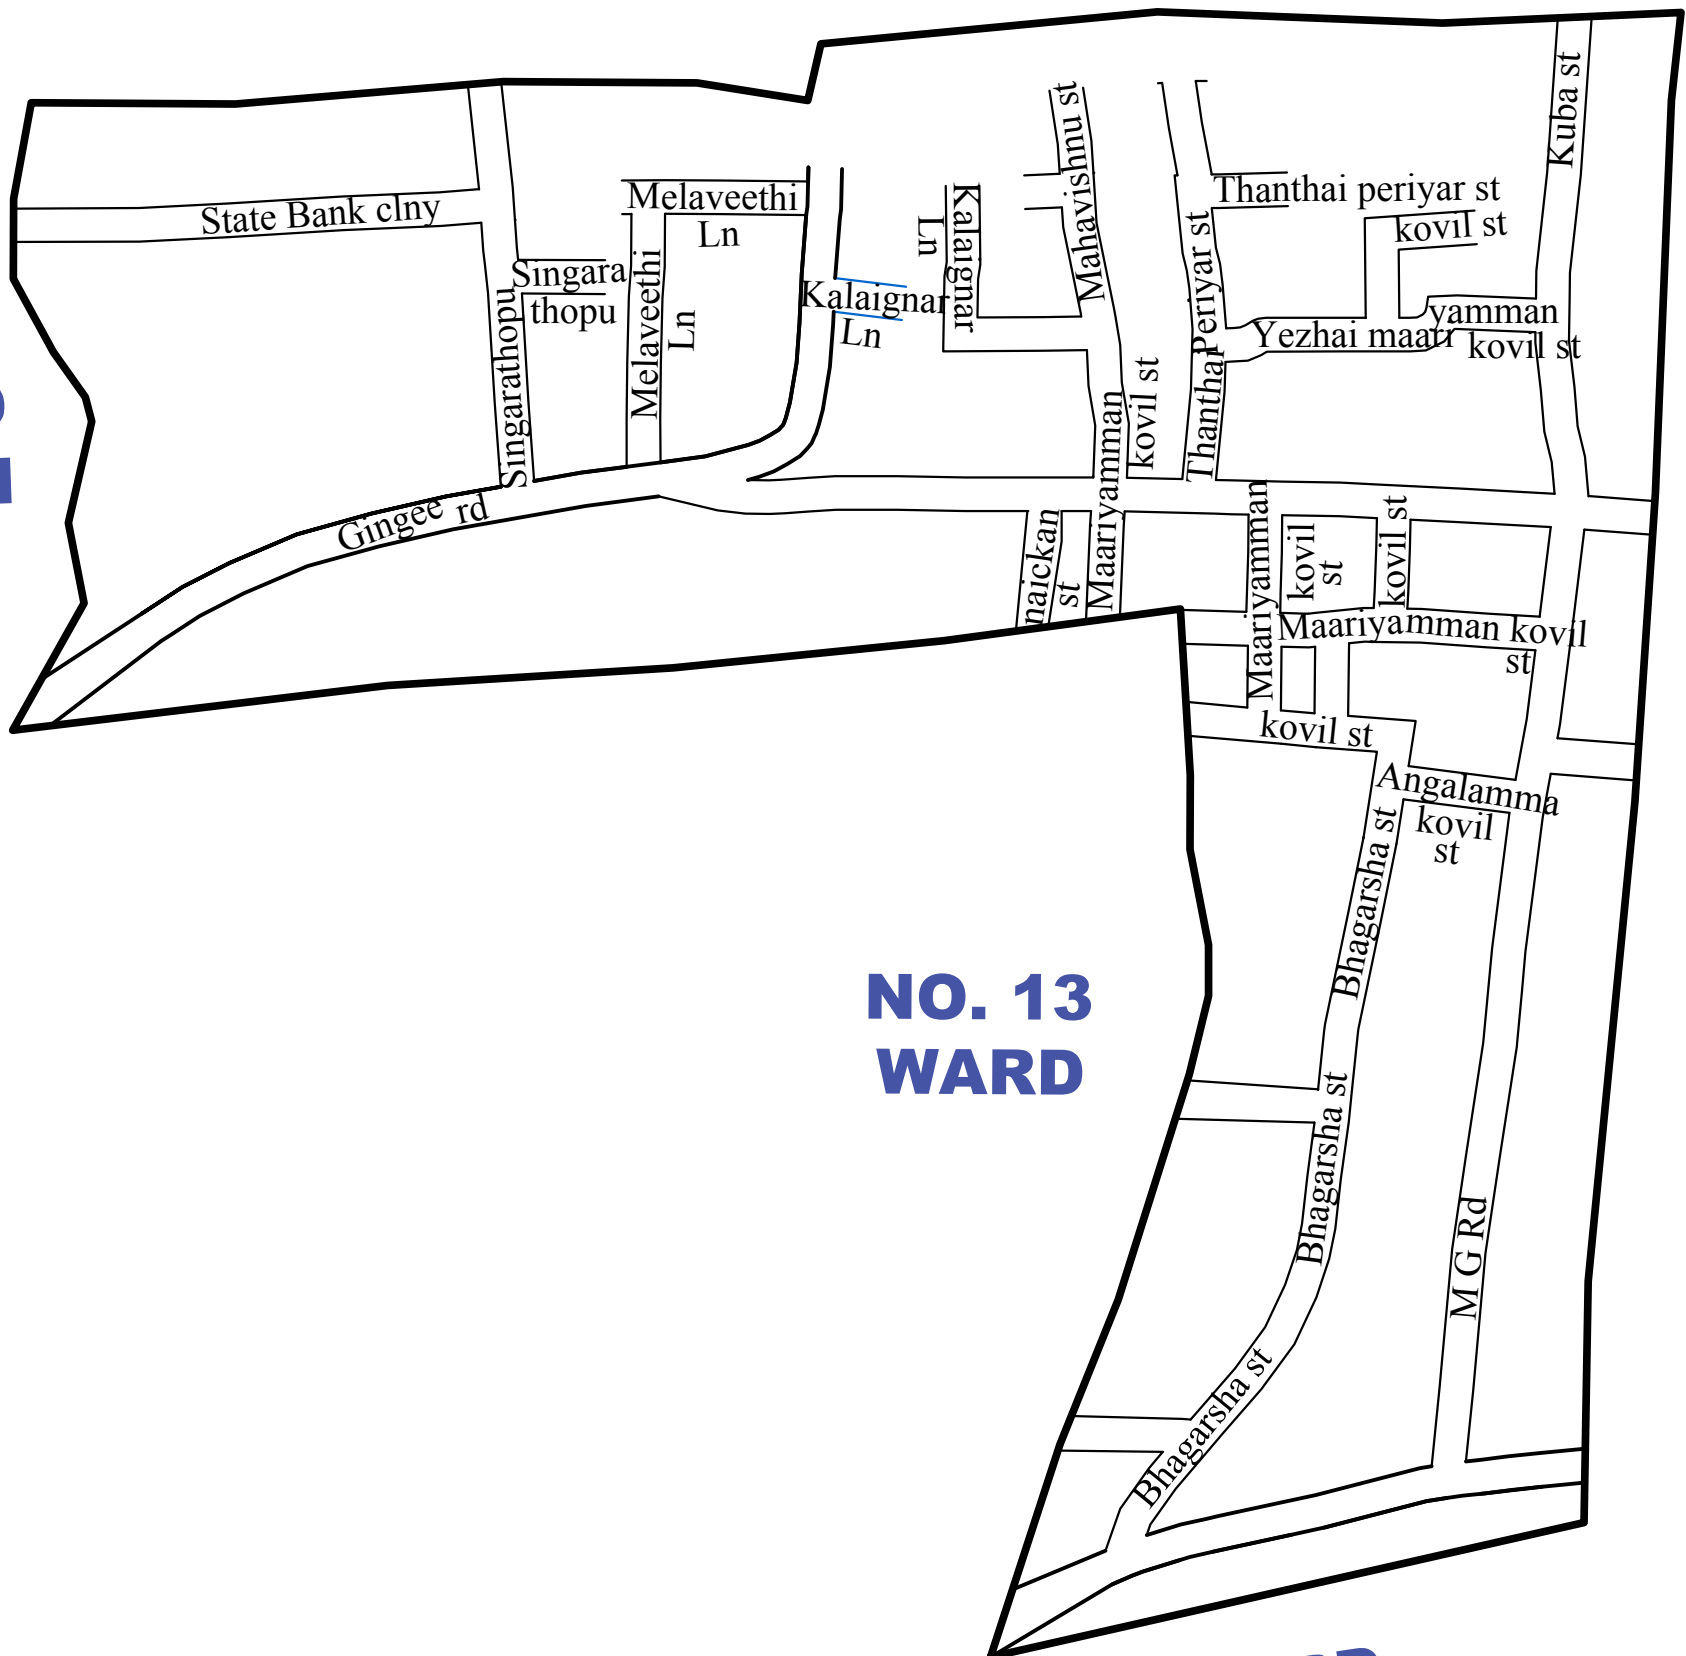

# VILLUPURAM MUNICIPALITY

## WARD MAP (WARD NO-12)

**WARD  
NO. 10**

**WARD  
NO. 11**

**WARD  
NO. 14**

**NO. 13  
WARD**

**WARD  
NO. 23**