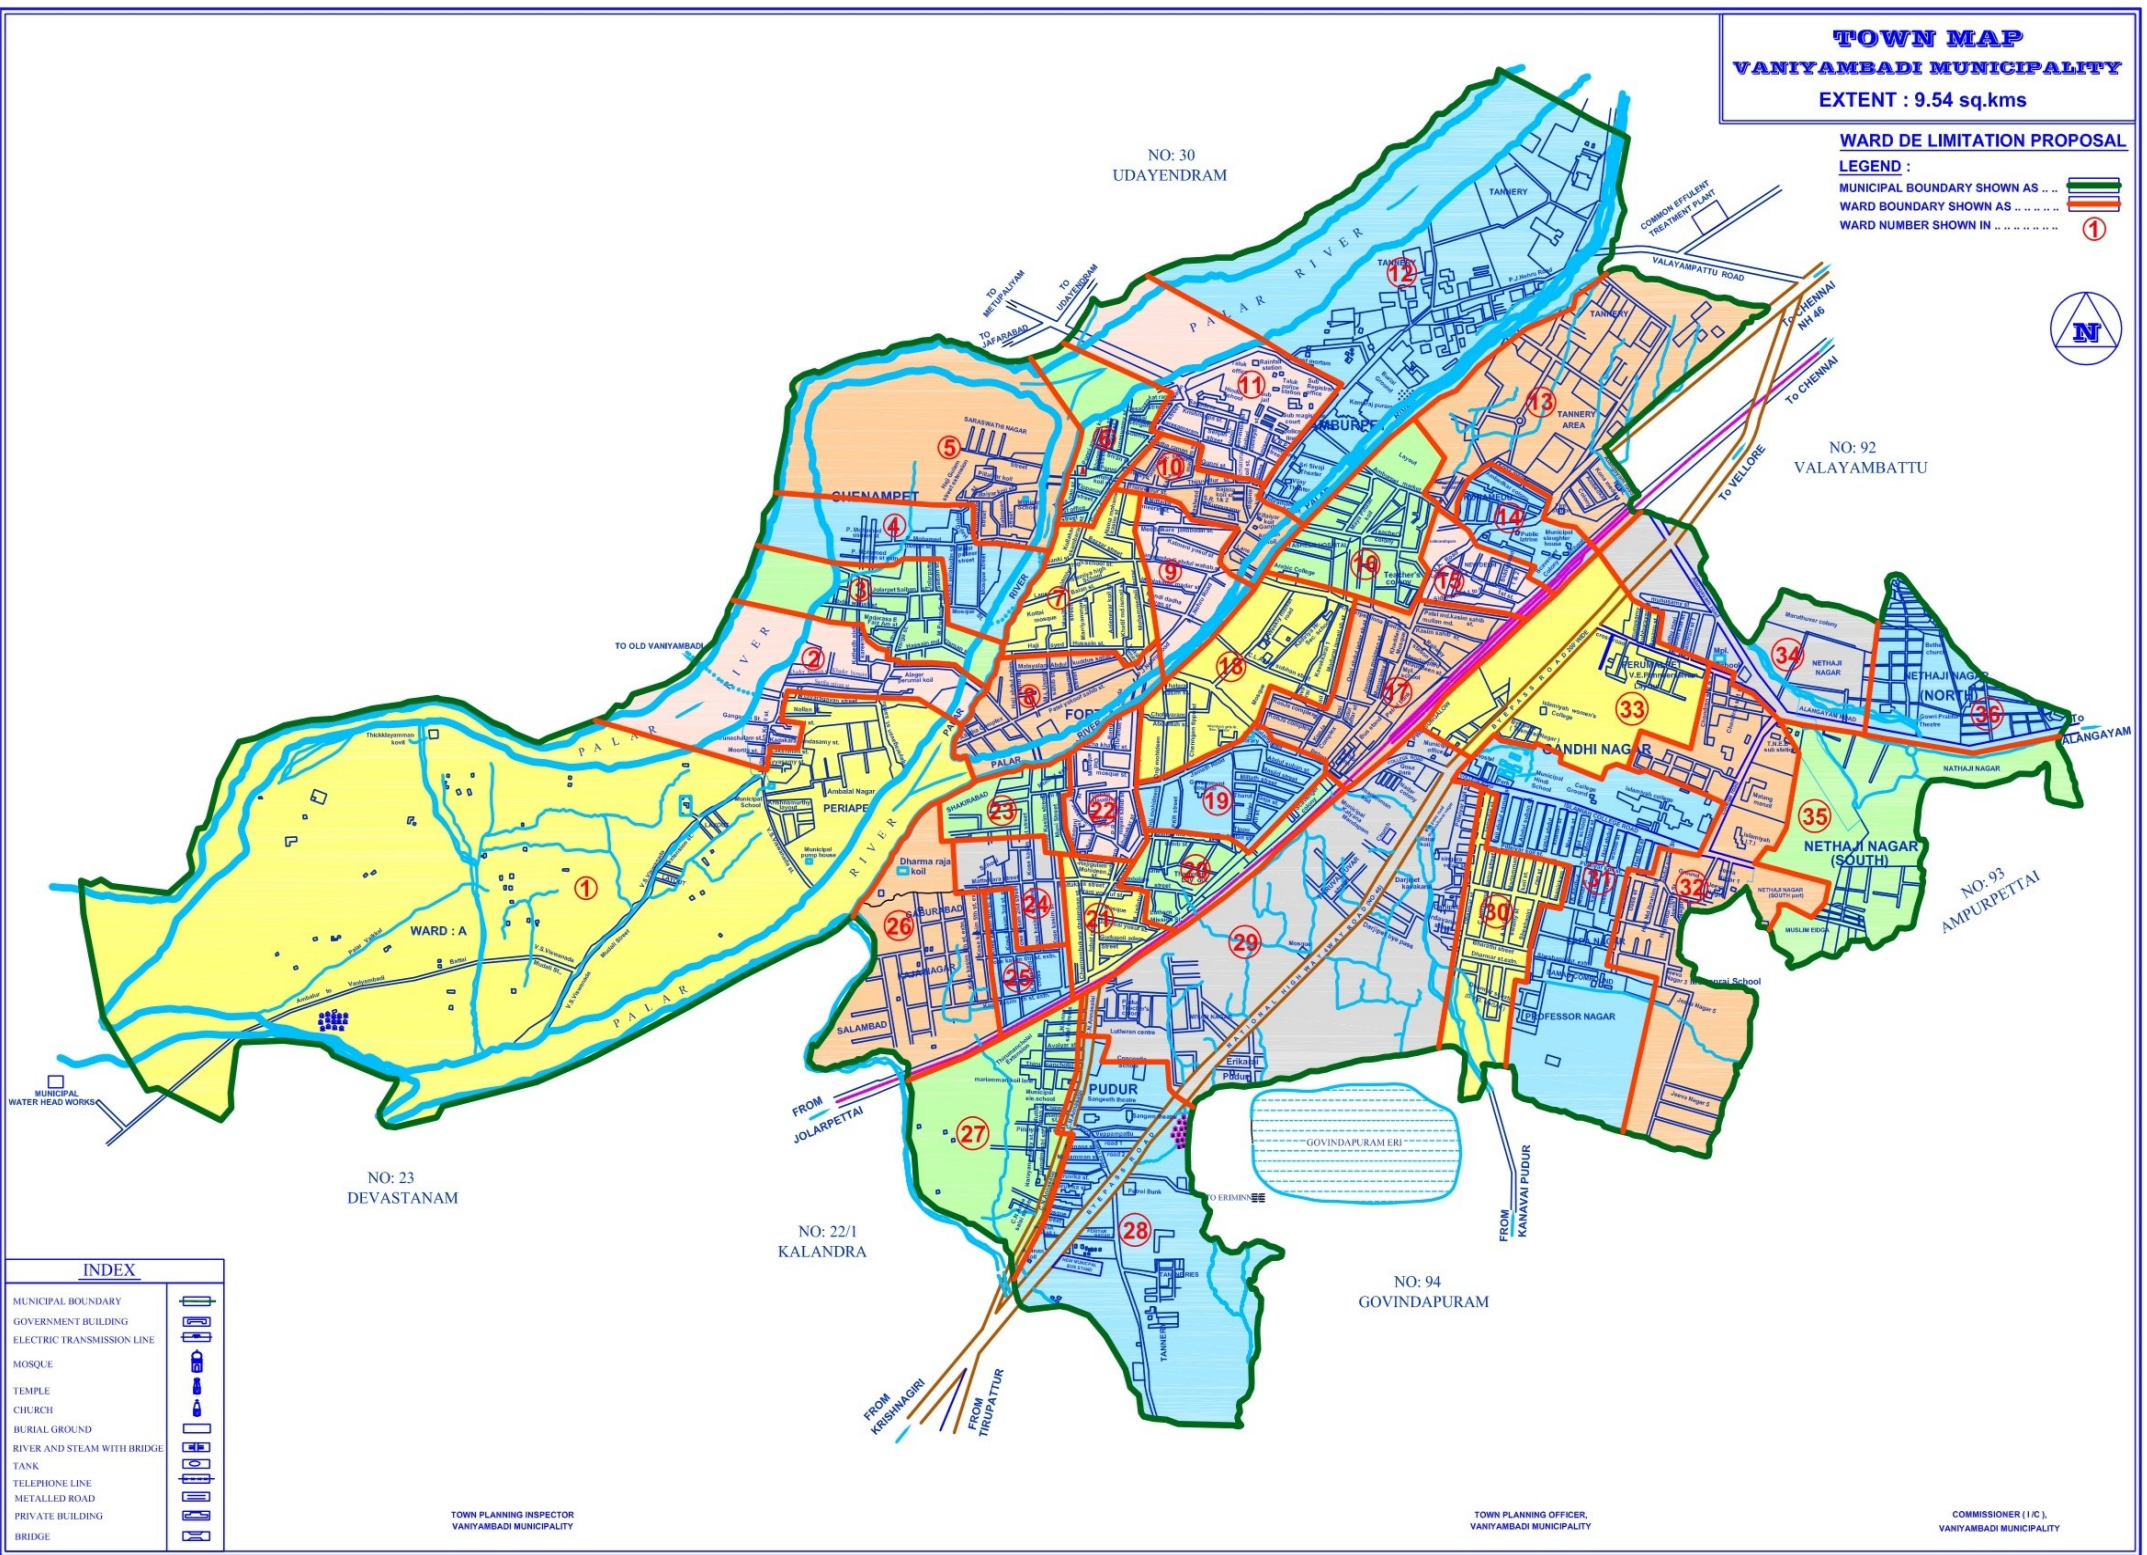

TOWN MAP
VANIYAMBADI MUNICIPALITY
EXTENT : 9.54 sq.kms

WARD DE LIMITATION PROPOSAL

LEGEND :
MUNICIPAL BOUNDARY SHOWN AS ...
WARD BOUNDARY SHOWN AS ...
WARD NUMBER SHOWN IN ...

INDEX

MUNICIPAL BOUNDARY	
GOVERNMENT BUILDING	
ELECTRIC TRANSMISSION LINE	
MOSQUE	
TEMPLE	
CHURCH	
BURIAL GROUND	
RIVER AND STEAM WITH BRIDGE	
TANK	
TELEPHONE LINE	
METALLED ROAD	
PRIVATE BUILDING	
BRIDGE