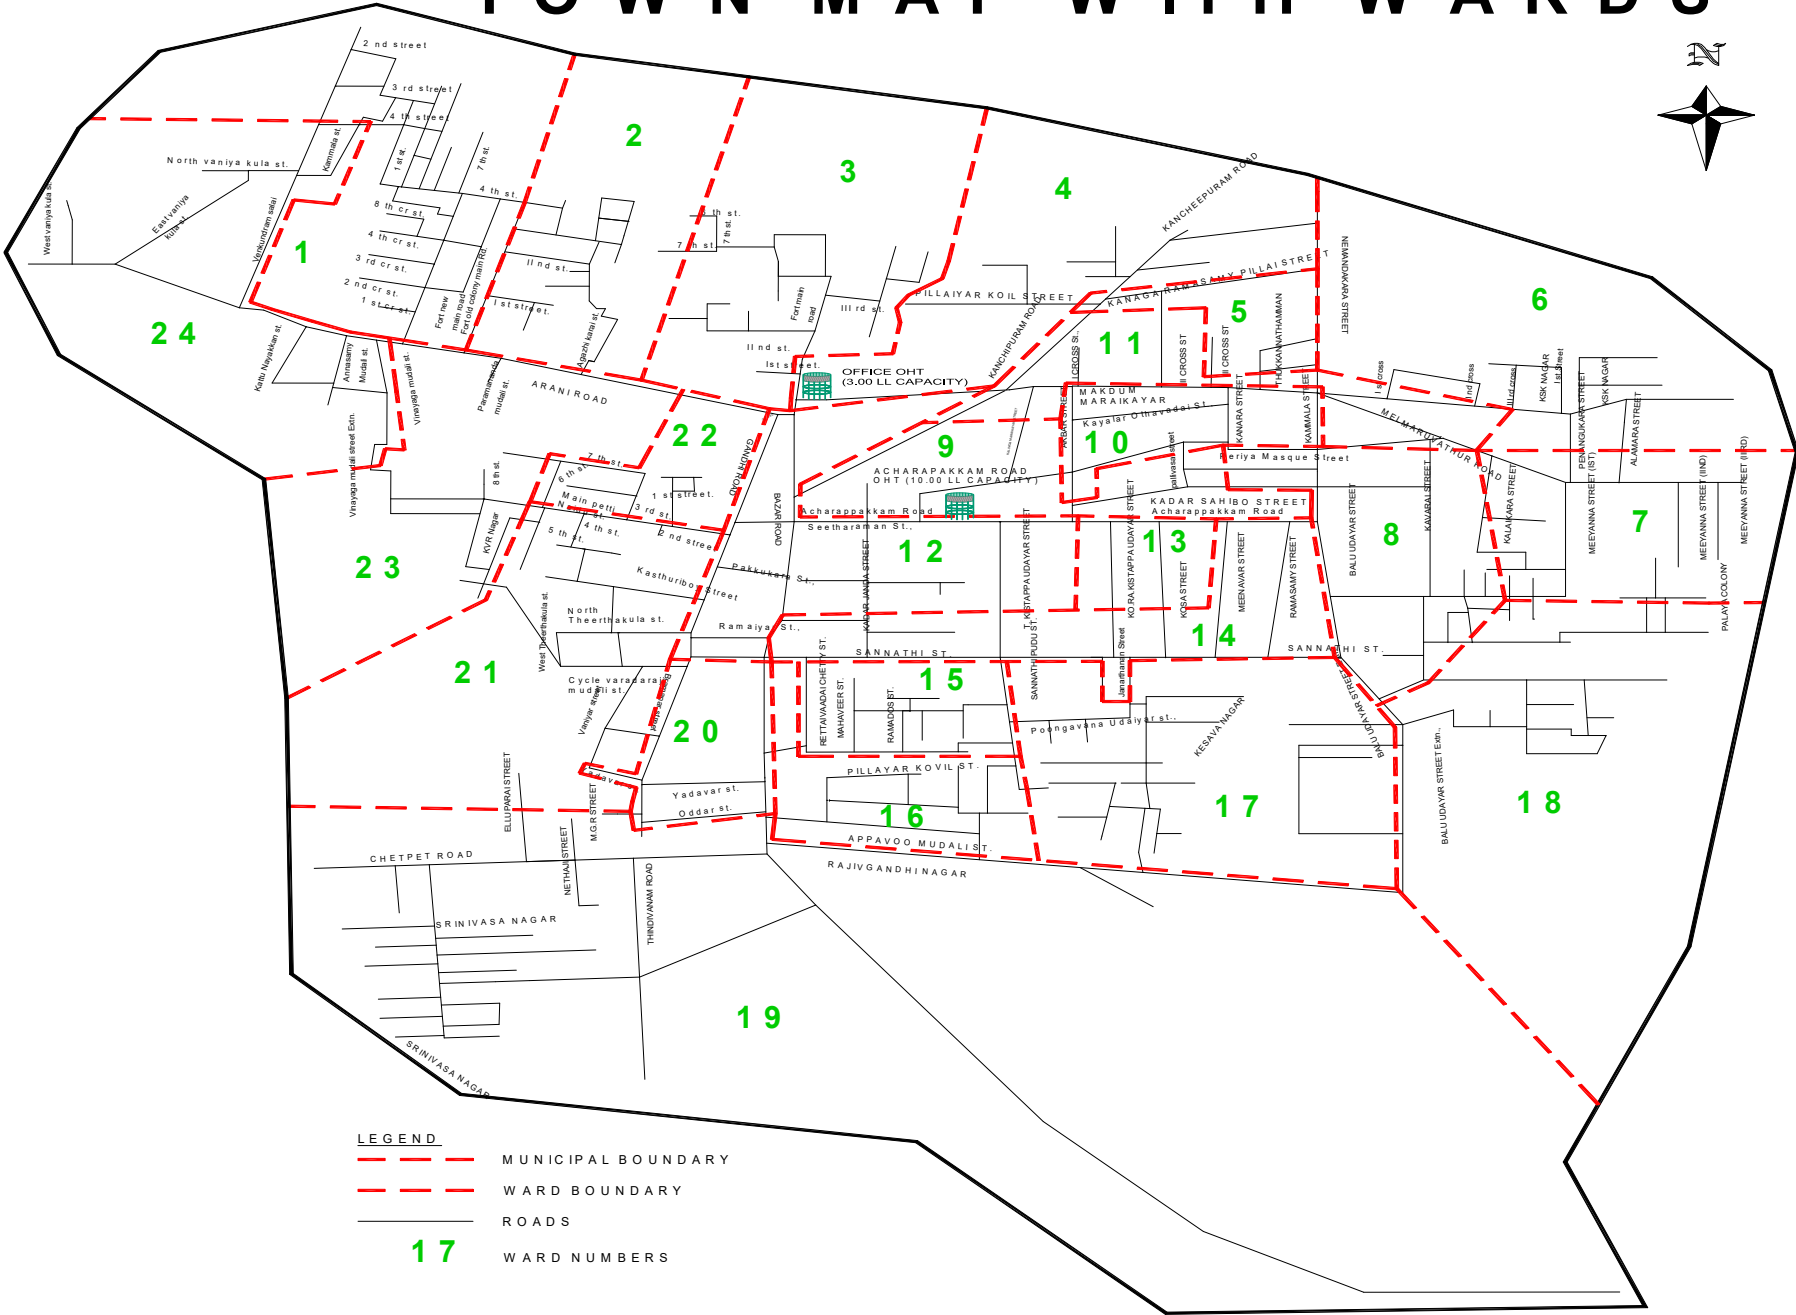

# TOWN MAP WITH WARDS

- LEGEND**
- - - - - MUNICIPAL BOUNDARY
  - - - - - WARD BOUNDARY
  - ROADS
  - 17 WARD NUMBERS