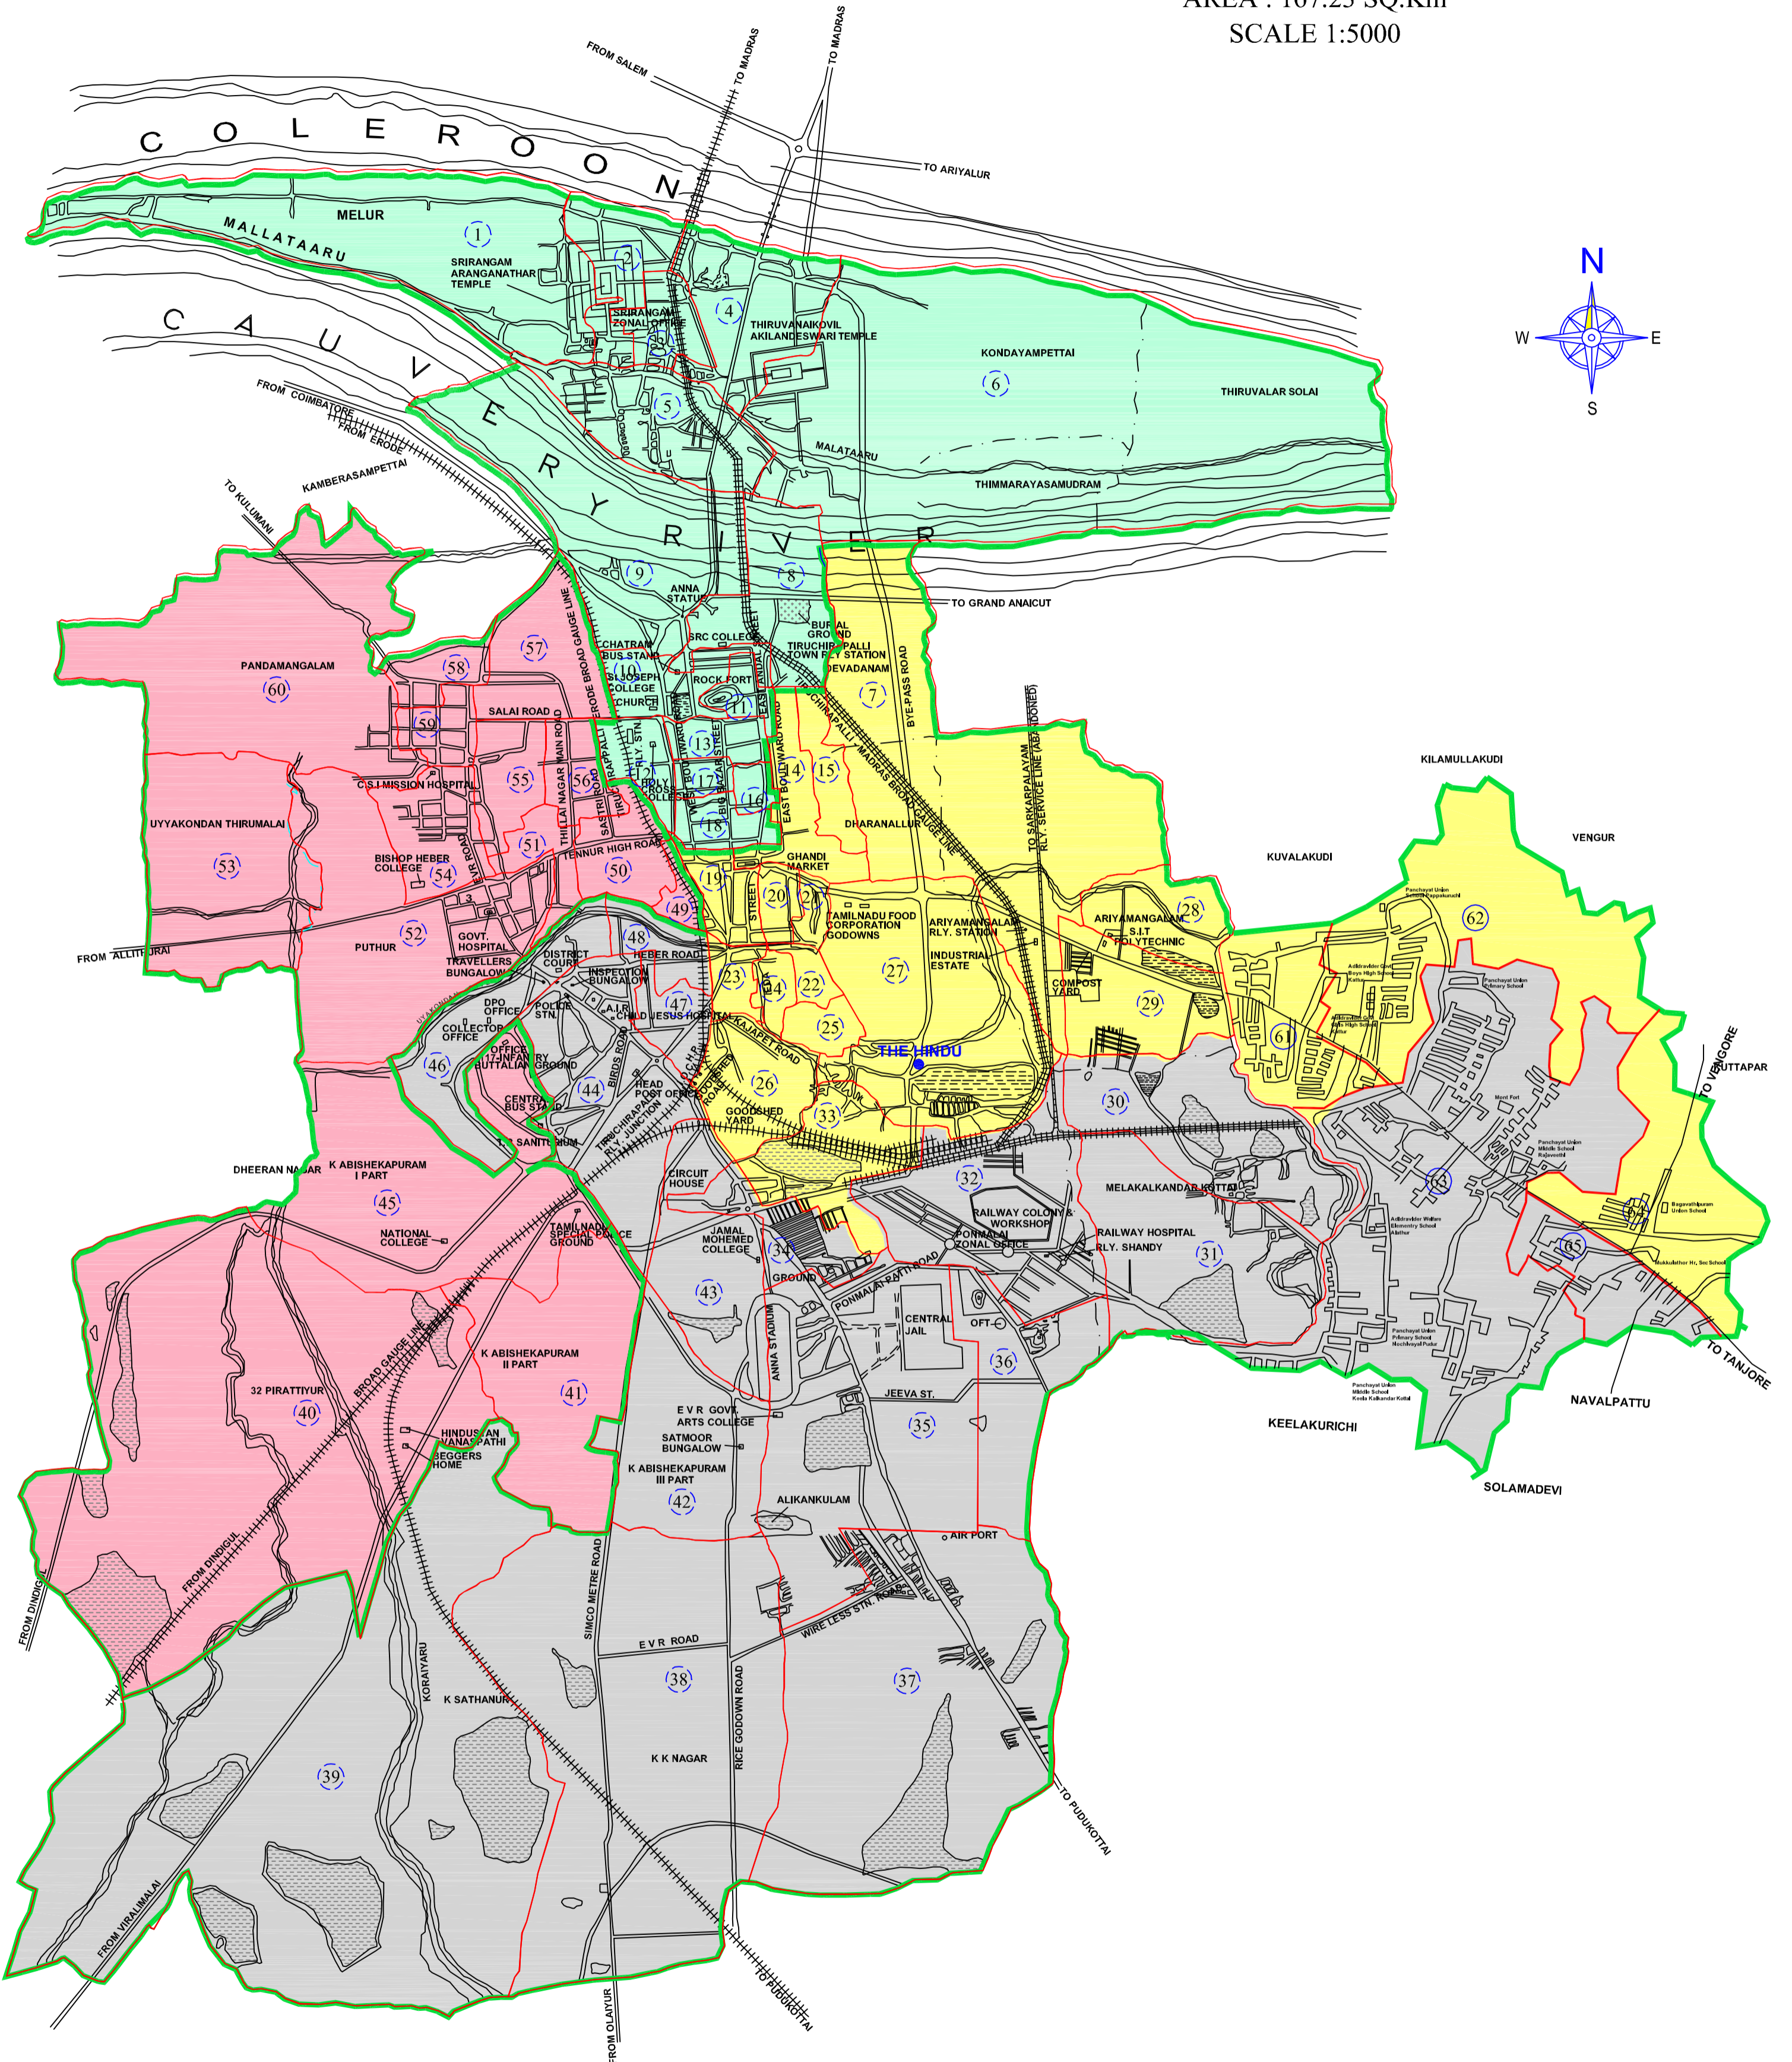

TIRUCHIRAPPALLI CITY CORPORATION (AFTER EXPANSION)

AREA : 167.23 SQ.Km

SCALE 1:5000

REFERENCE :

	NAME OF THE ZONE	WARD NUMBERS	AREA IN SQ.KM.	TOTAL
	SRIRANGAM	1 to 6, 8 to 13 & 16 to 18	27.03	15
	ARIYAMANGALAM	7, 14, 15, 19 to 29 & 33,61,62,64	19.78	18
	PONMALAI	30 to 32, 34 to 39, 42, 43, 44, 46, 47 & 48, 63,65	56.75	17
	K.ABISHEKAPURAM	40, 41, 45, & 49 to 60	63.67	15
	TOTAL		167.23	65