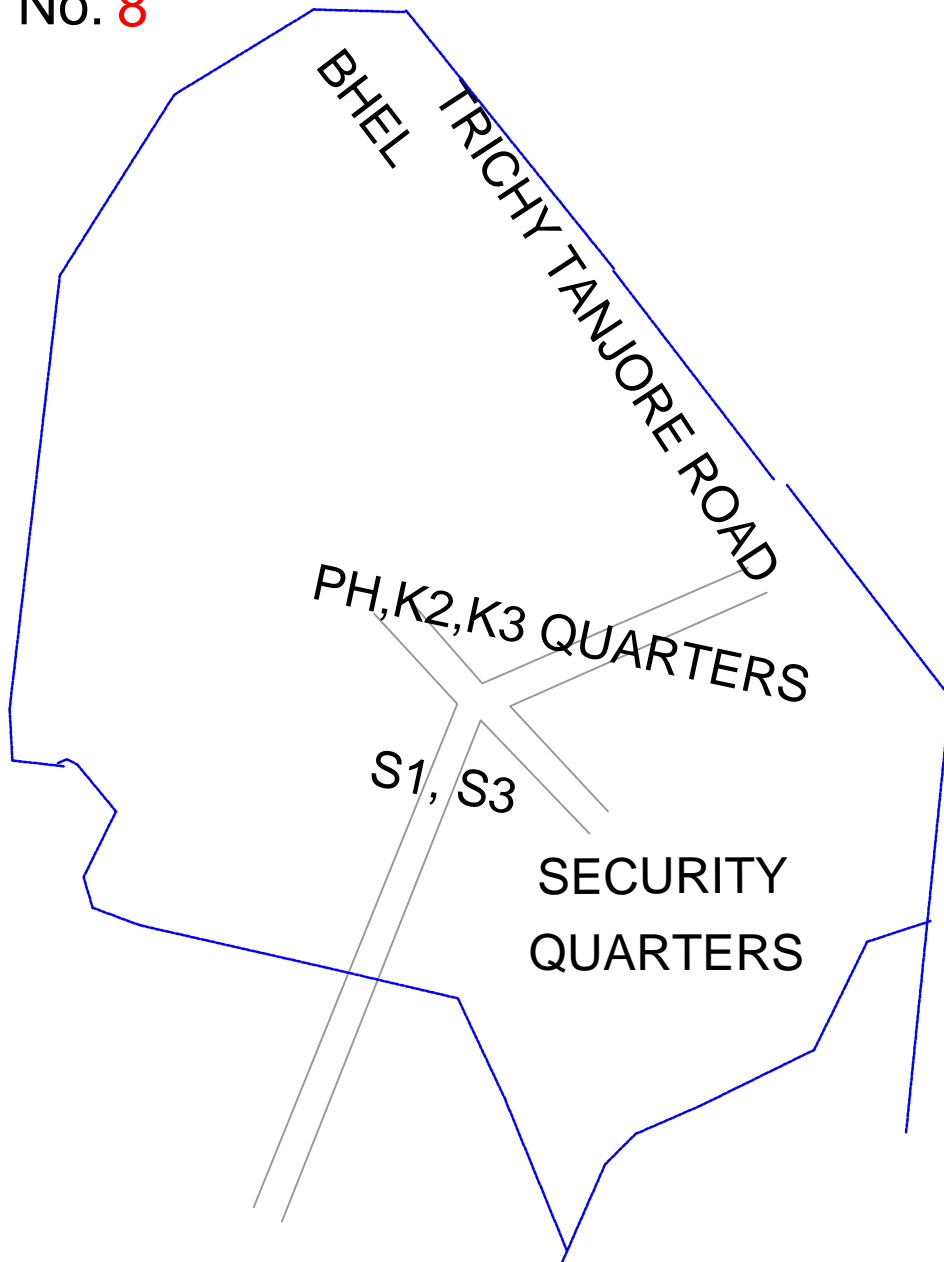

THUVAKUDI MUNICIPALITY

Proposed Delimitation Ward Map

Ward No. 8

Street Name :

Nethaji street
Churuch street
Buddhar street
Kadai veethi
Anna salai

Four Boundary :

North side : NH Road
Southside : Palanganangudi Village
East side : Ward No. 9
West side : Navalpattu Village