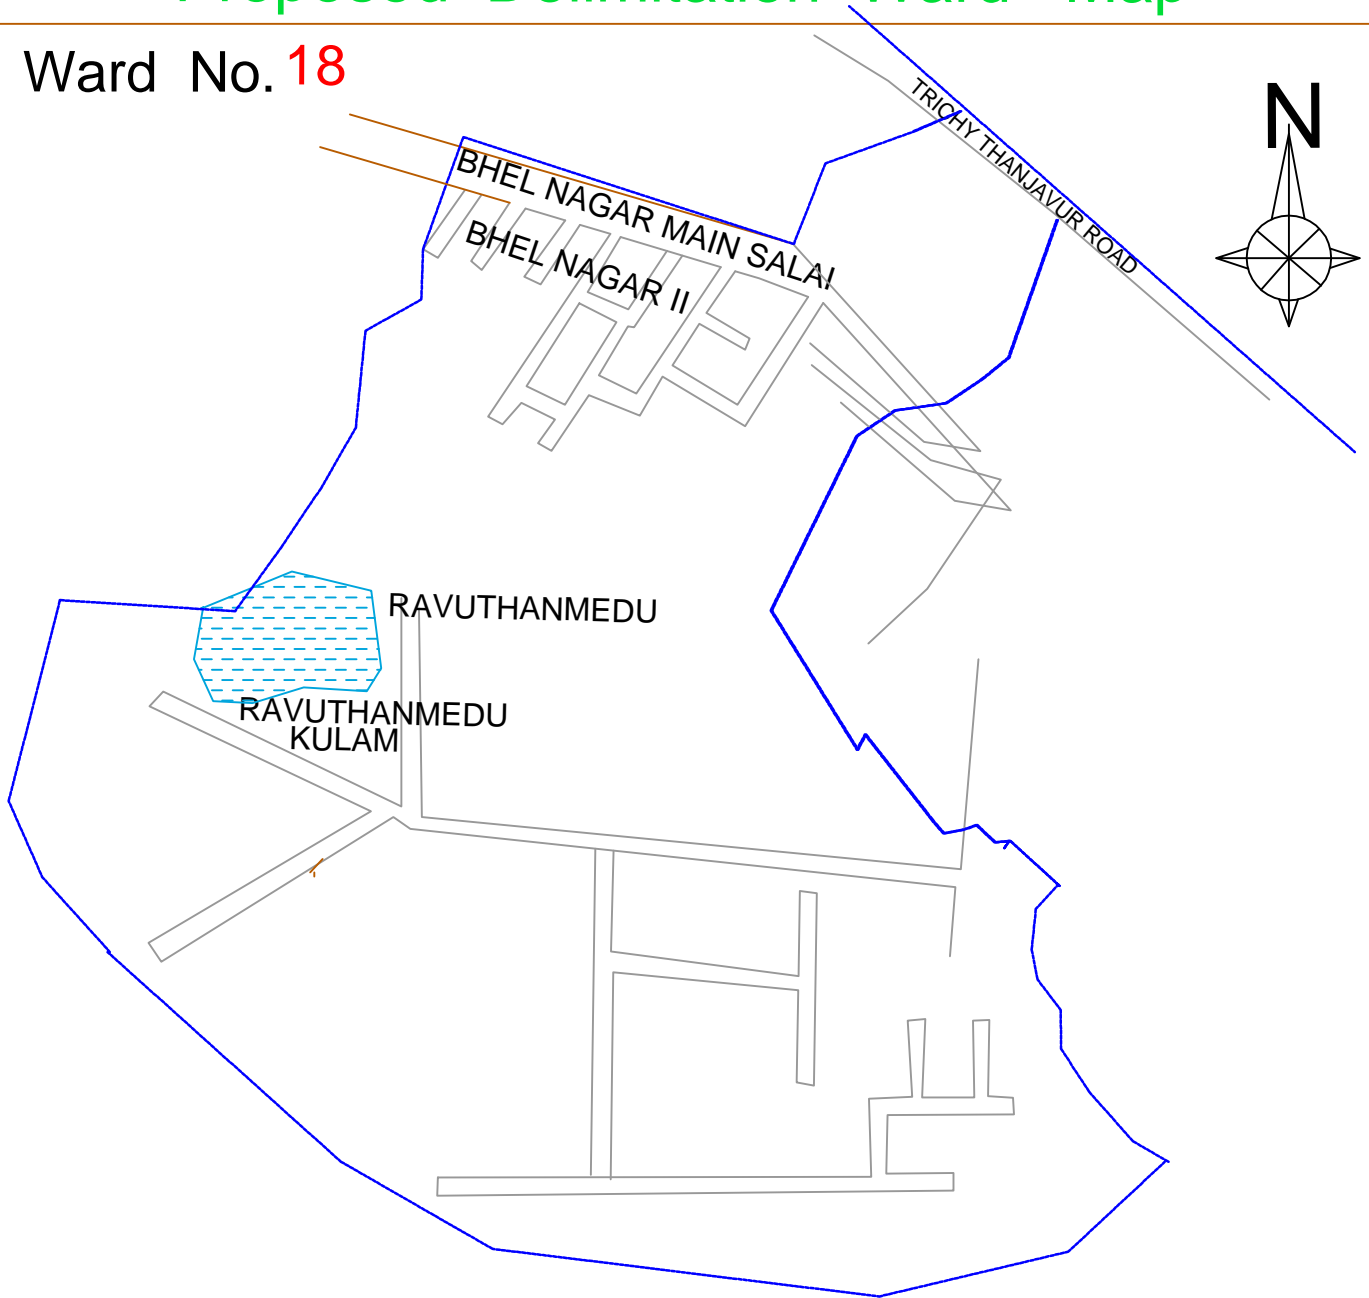

# THUVAKUDI MUNICIPALITY

## Proposed Delimitation Ward Map

Ward No. 18

### Street Name :

Bell Nagar II  
Ravathan medu  
Bell Nagar Main road

### Four Boundary :

North side : NH Road  
Southside : Palanganangudi village  
East side : Ward No.21  
West side : Ward No. 16