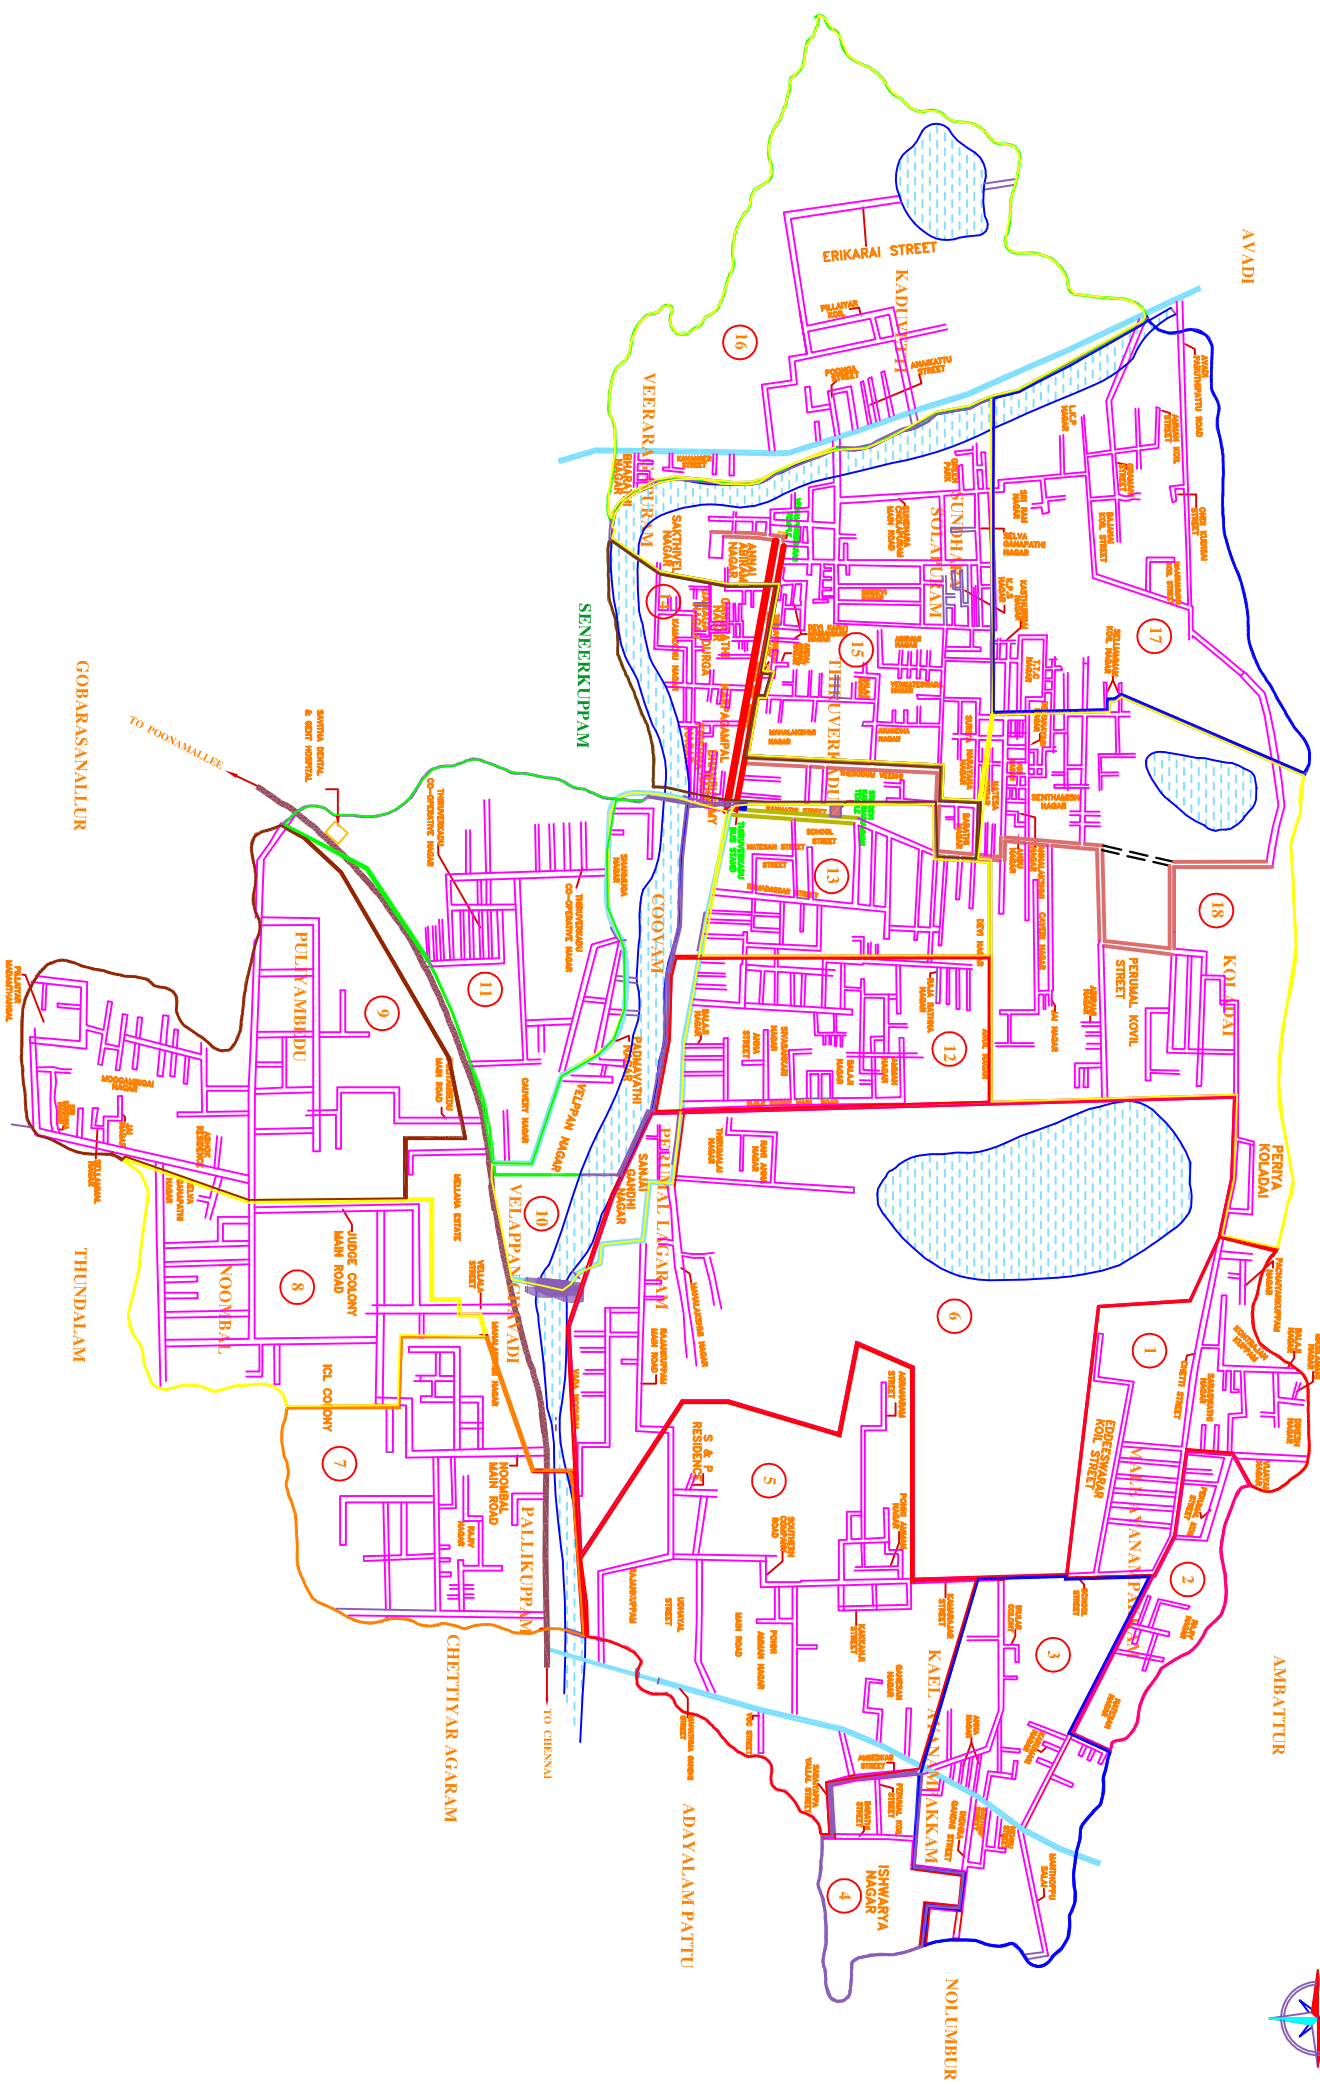

THIRUVERKADU MUNICIPALITY

TOWN MAP

AVAPPAKKAM

AMBATTUR

NOLUMBUR

ADAYALAM PATTU

CHETTYAR AGARAM

THUNDALAM

GOBARASANALLUR

TO POONAMALLEE

TO CHENNAI