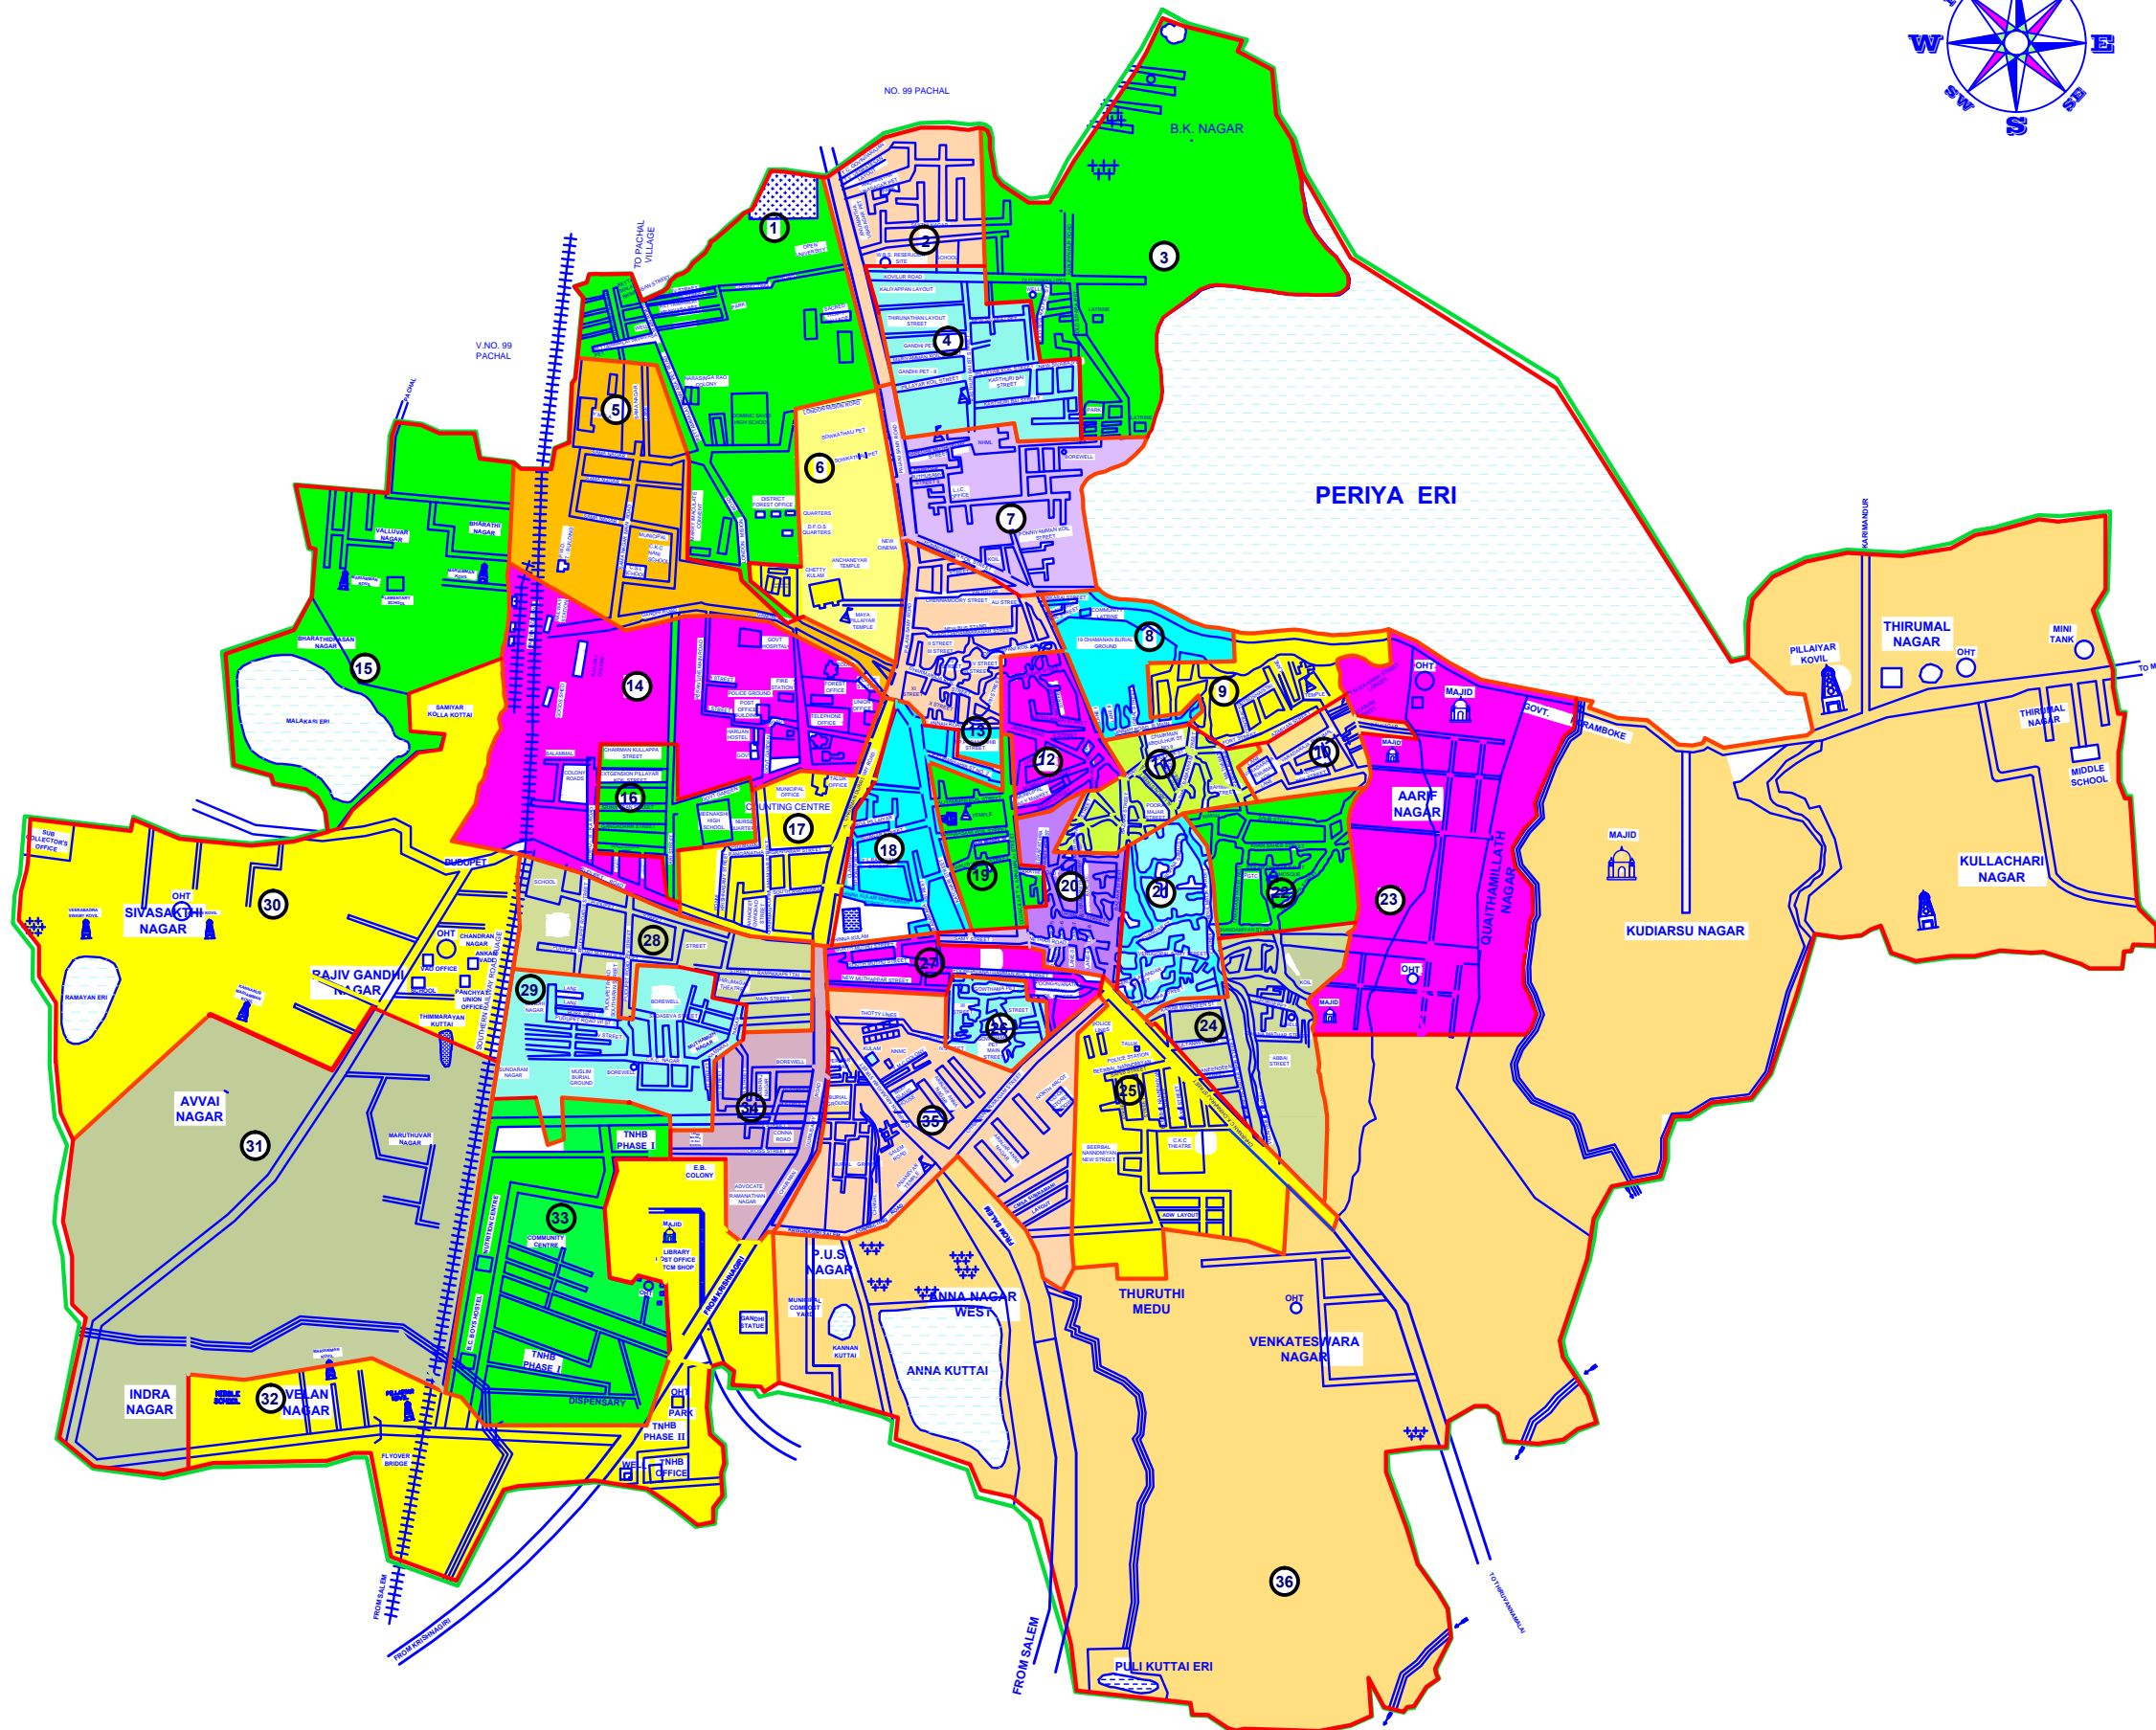

# TIRUPATTUR MUNICIPALITY TOWN MAP

**NOTE :**

EXTENT OF THE TOWN .. . . . 9.79 Sq.Kms

No. OF WARDS .. . . . 36

**LEGEND :**

- TOWN BOUNDARY IN .. . . .
- WARD BOUNDARY IN .. . . .