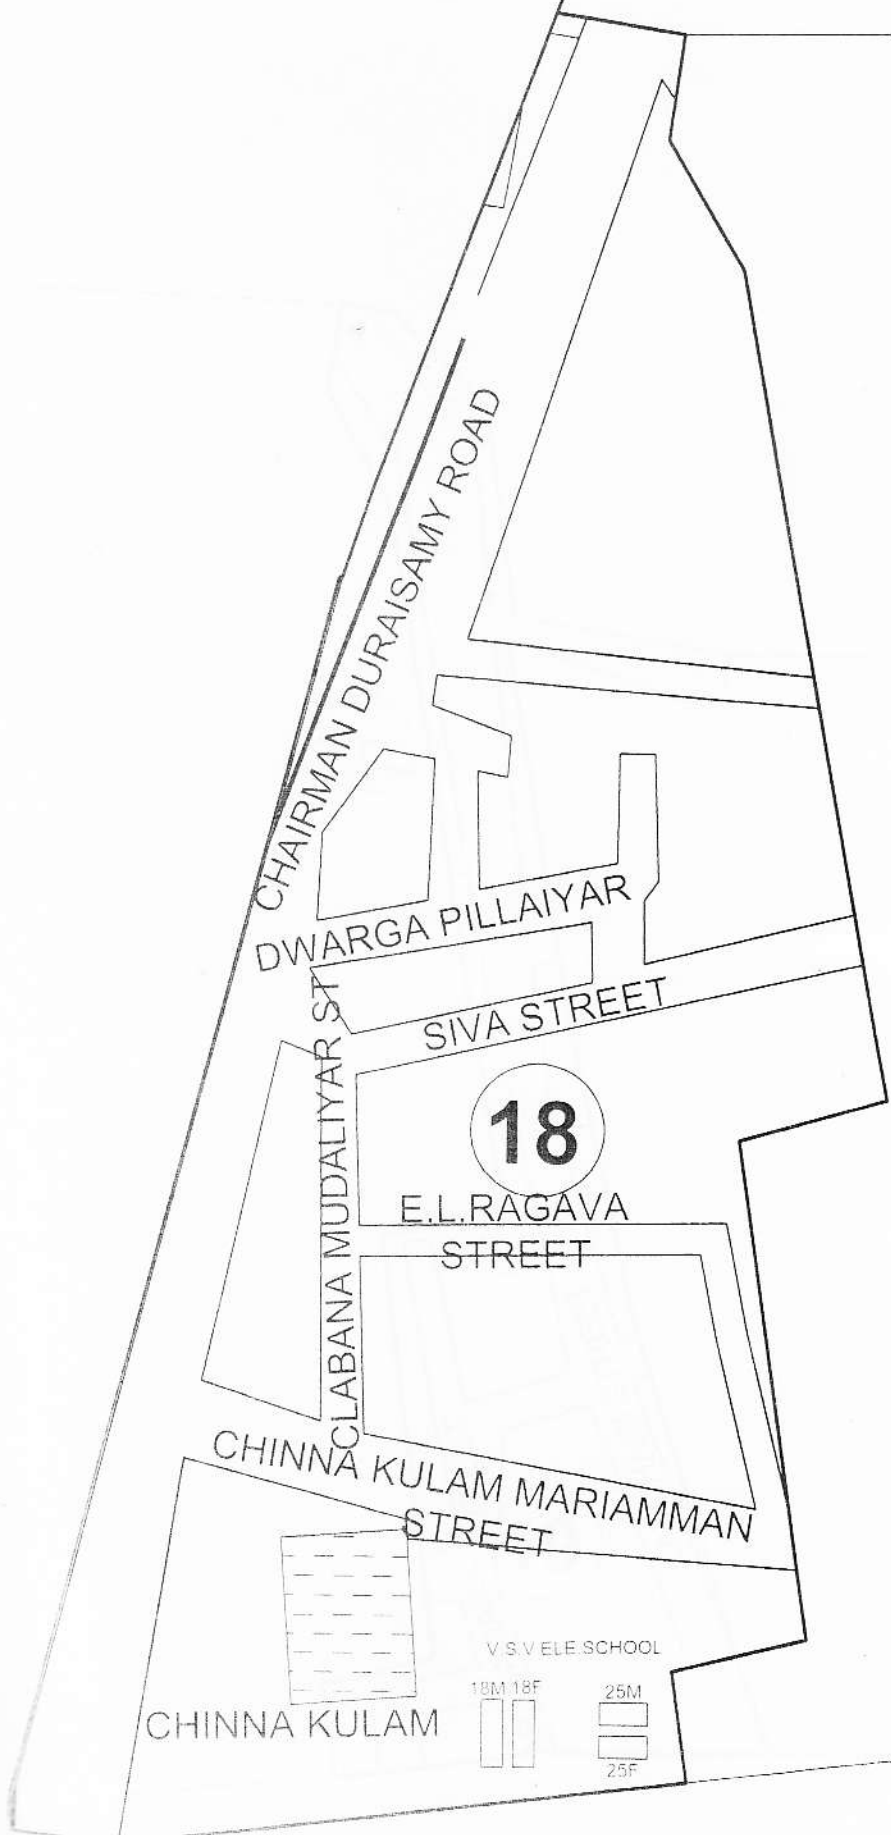

TIRUPATTUR MUNUCIPALITY
WARD NO : 18

18

E.L.RAGAVA
STREET

CHINNA KULAM MARIAMMAN
STREET

CHINNA KULAM

V.S.V ELE. SCHOOL

18M 18F

25M