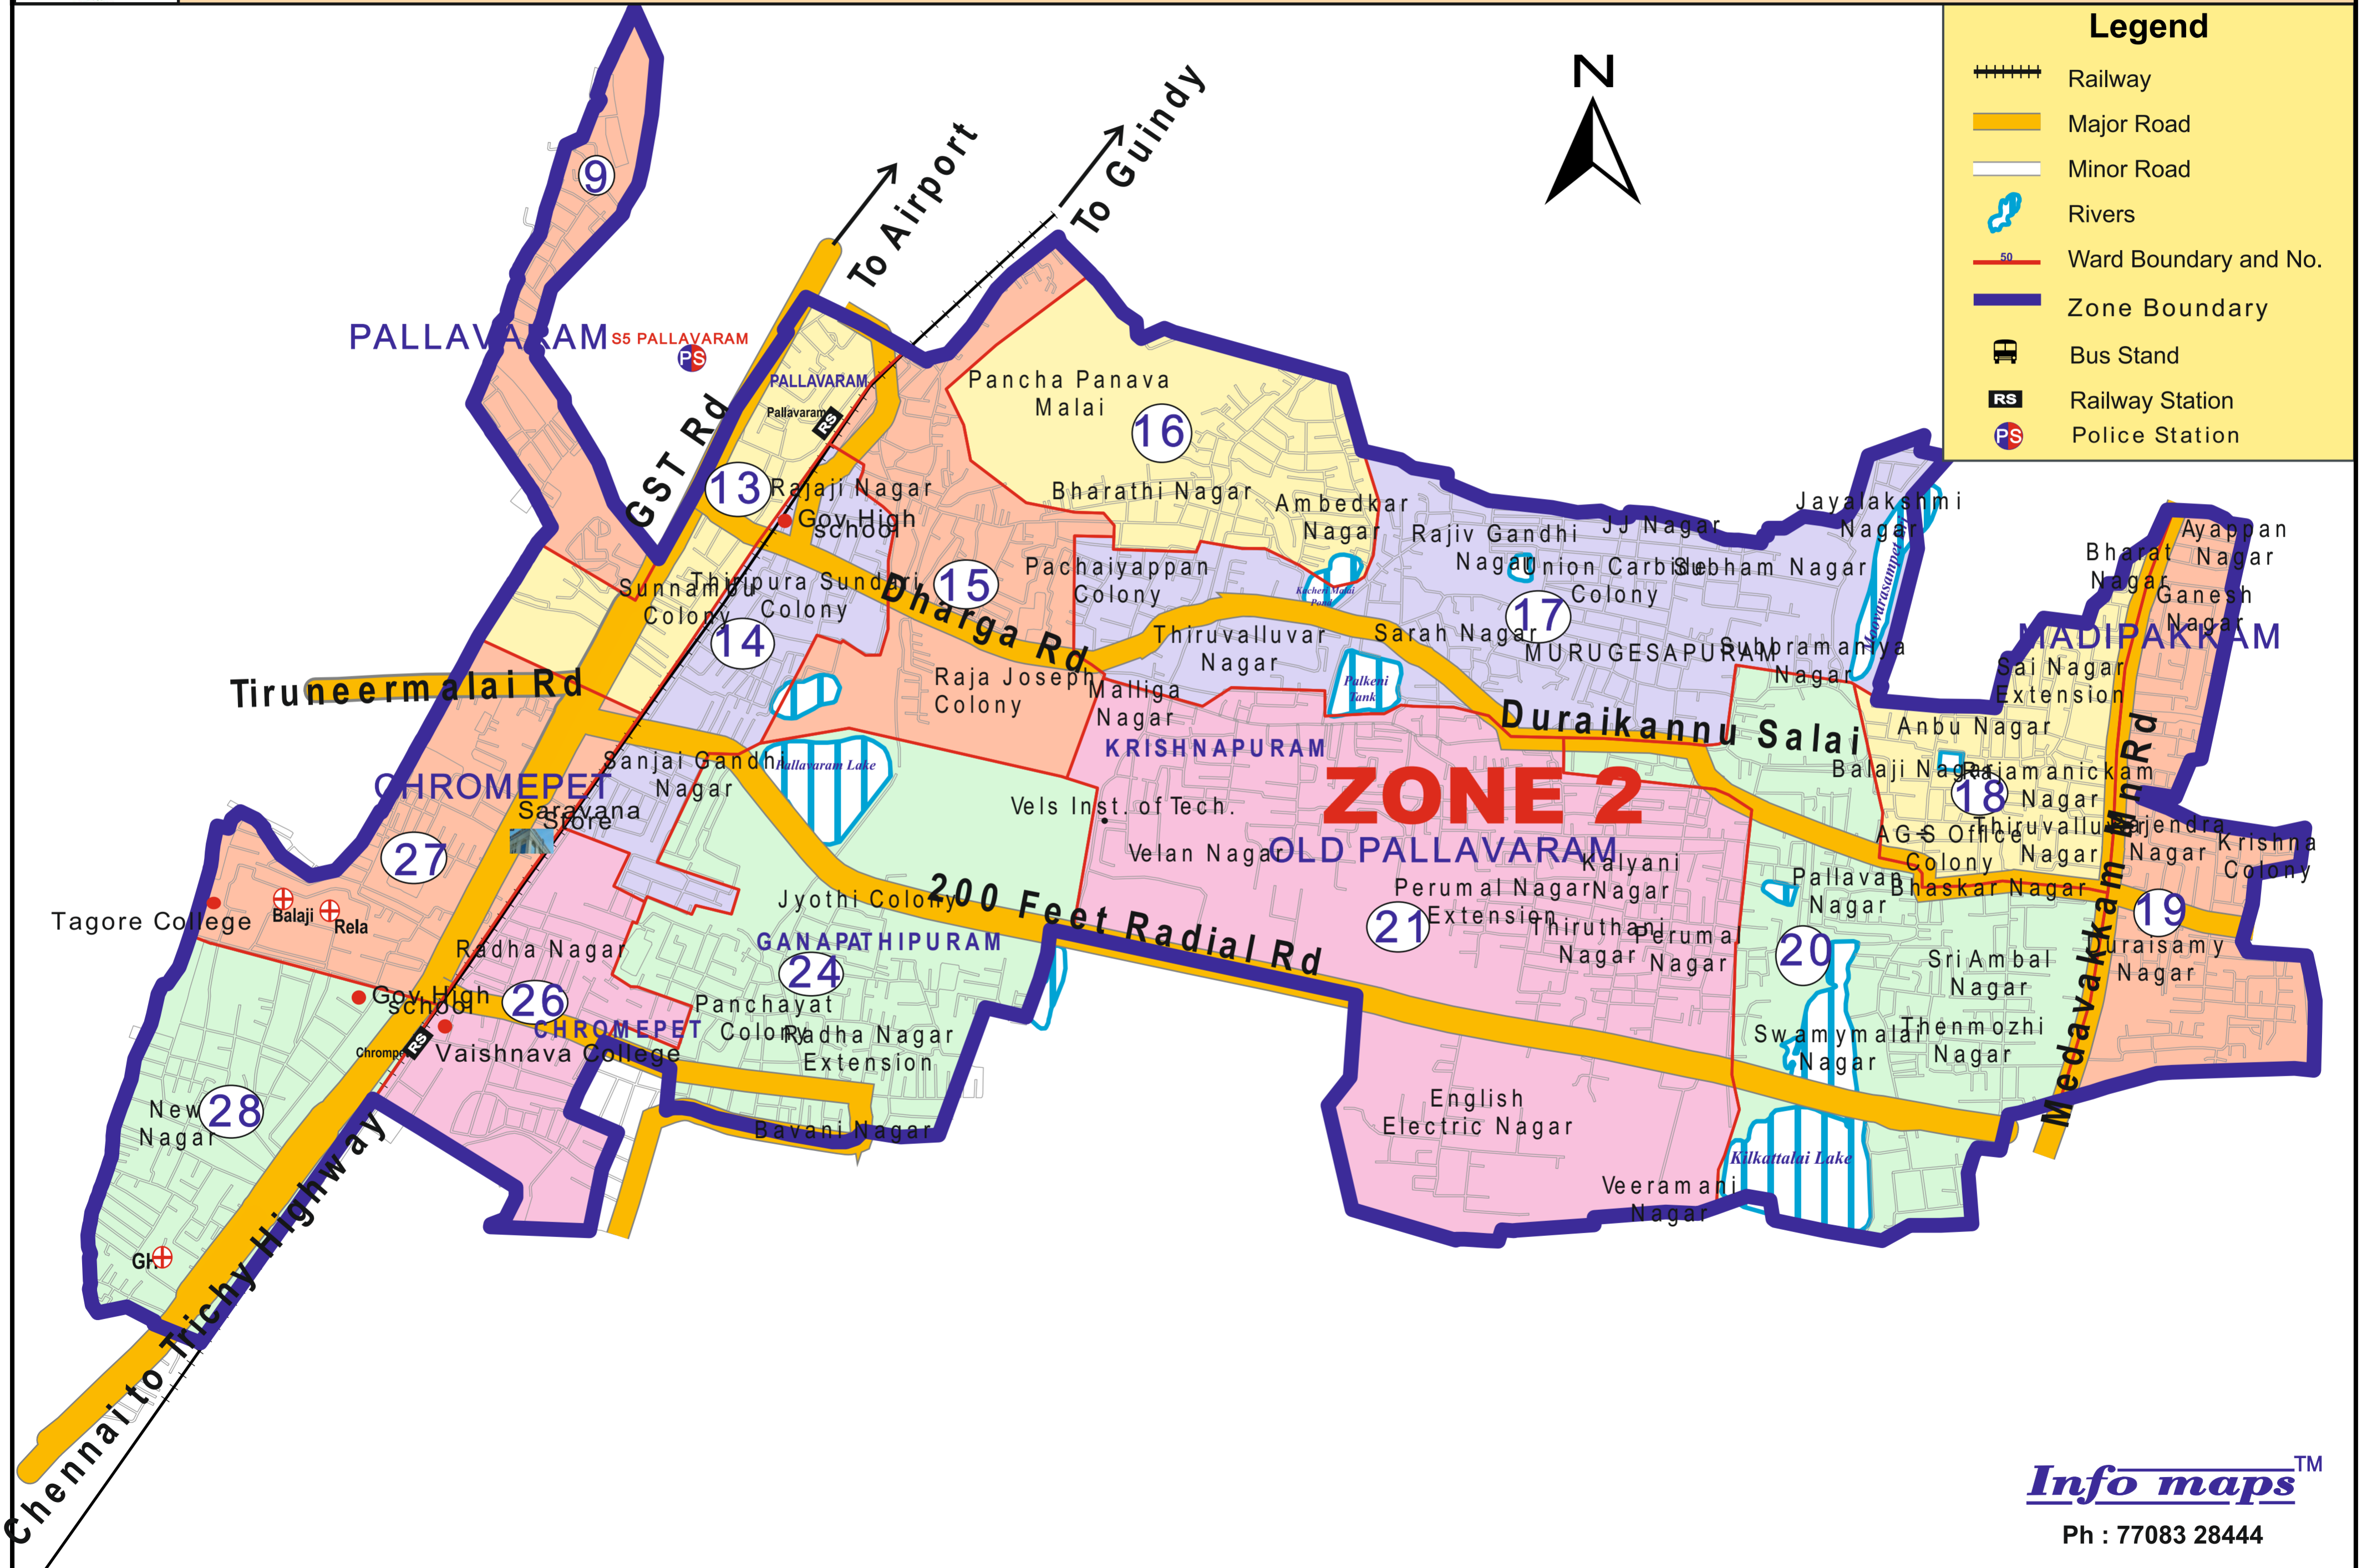

TAMBARAM CITY MUNICIPAL CORPORATION CITY MAP

ZONE 2

Legend

- Railway
- Major Road
- Minor Road
- Rivers
- Ward Boundary and No.
- Zone Boundary
- Bus Stand
- Railway Station
- Police Station