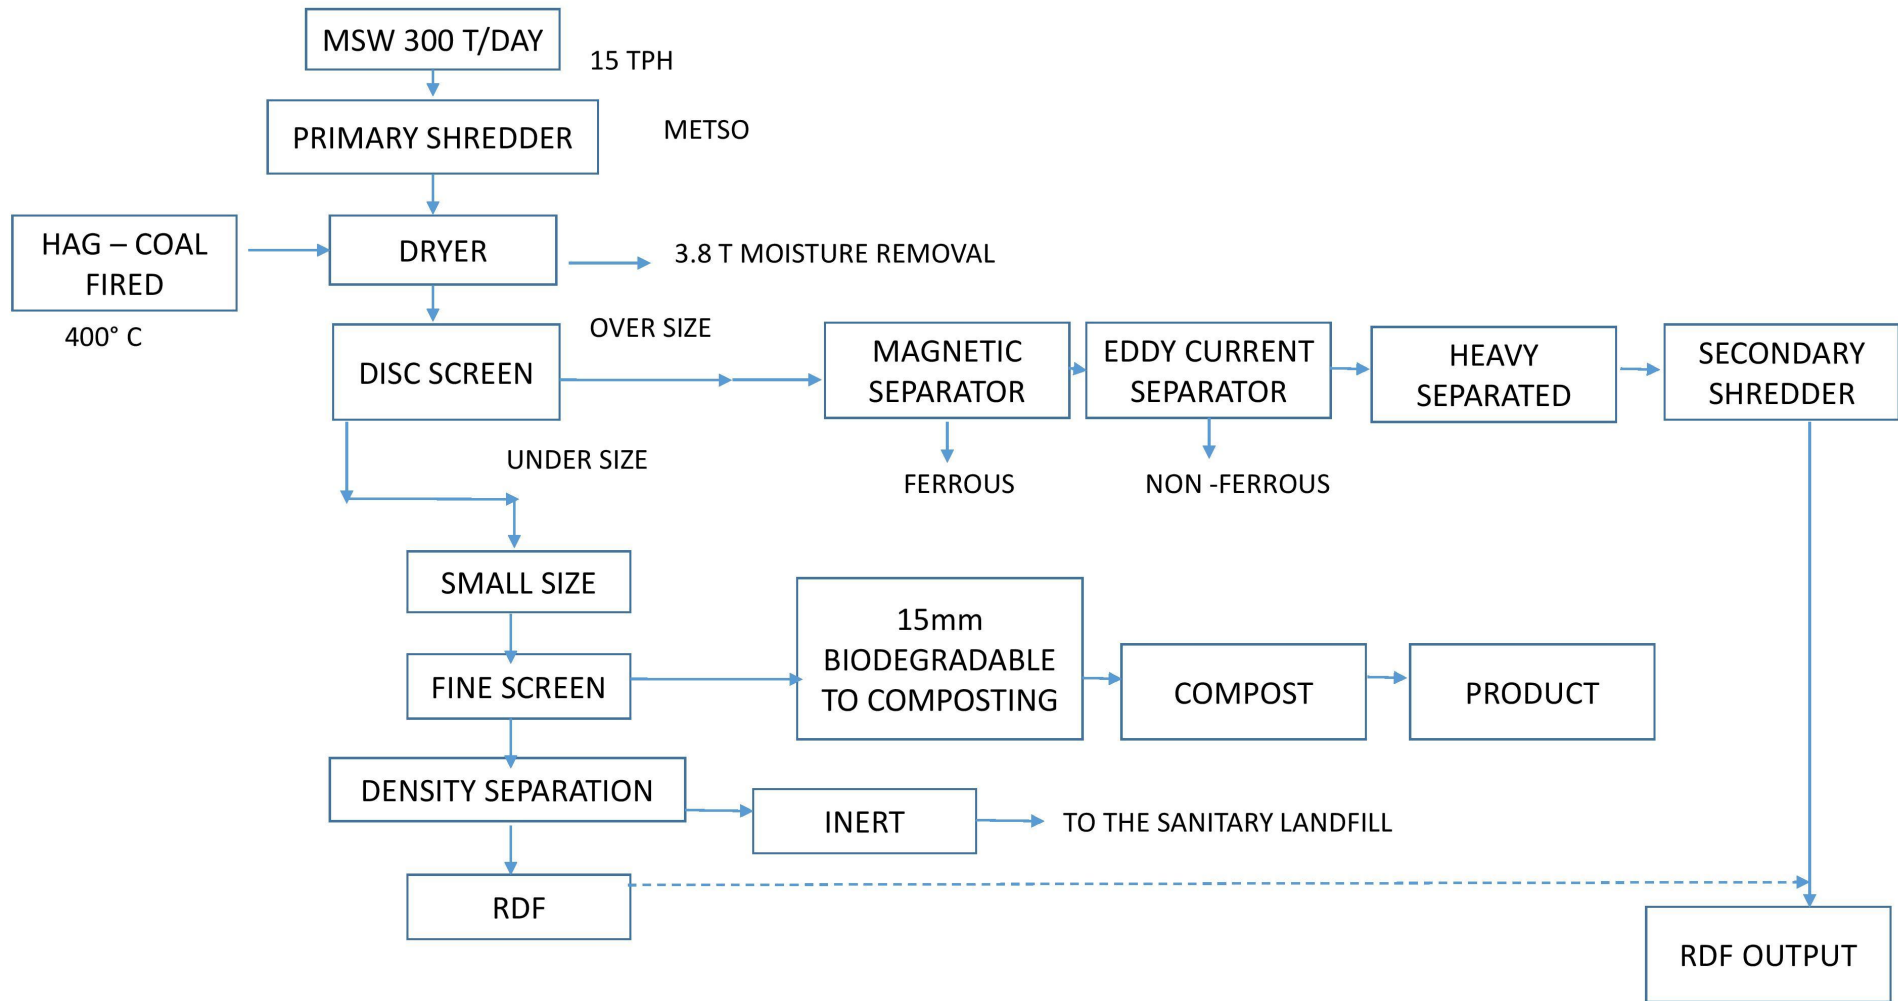

# VENGADAMANGALAM MSW PLANT – PROCESS FLOW DIAGRAM

## Municipal solid waste to RDF - 3D view