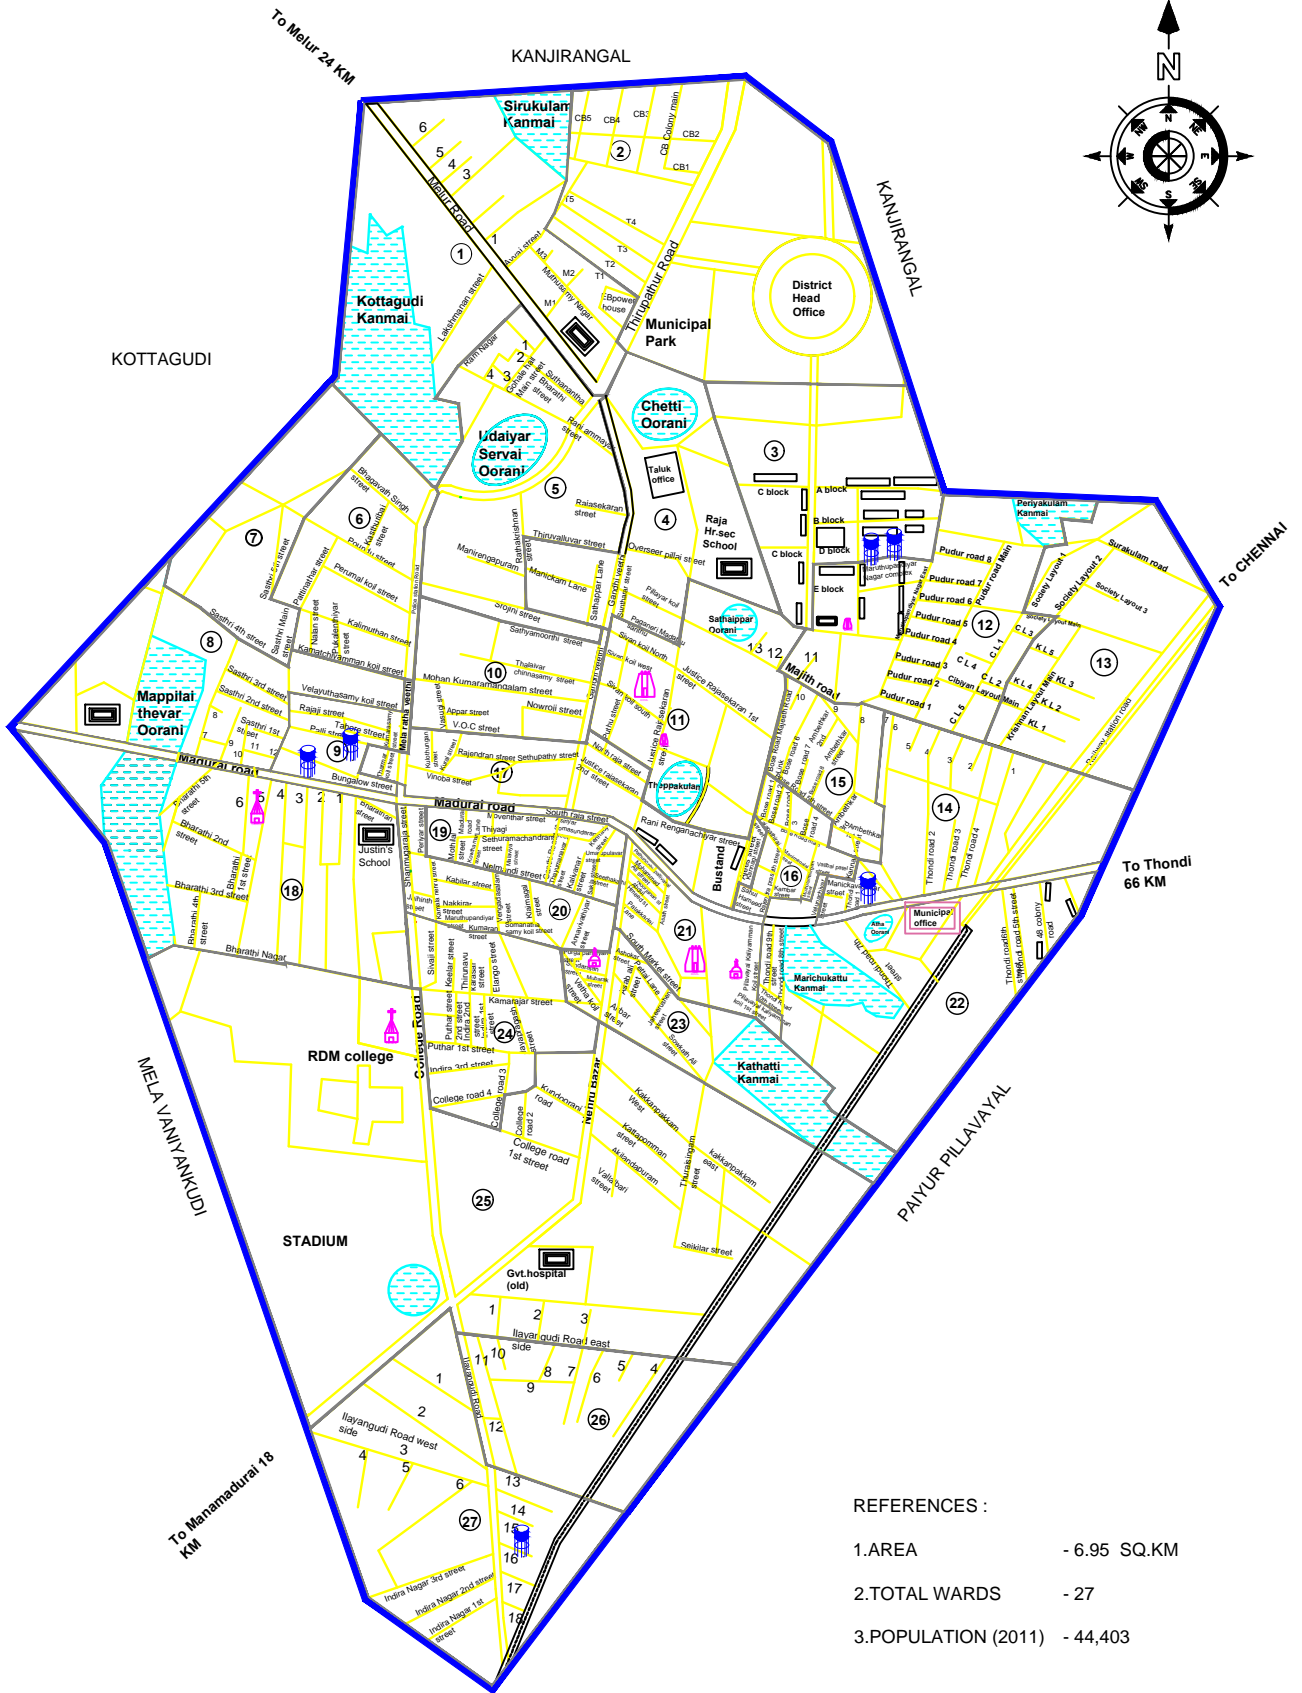

# SIVAGANGAI MUNICIPALITY

**REFERENCES :**

- 1. AREA - 6.95 SQ.KM
- 2. TOTAL WARDS - 27
- 3. POPULATION (2011) - 44,403

**COMMISSIONER  
SIVAGANGAI MUNICIPALITY**