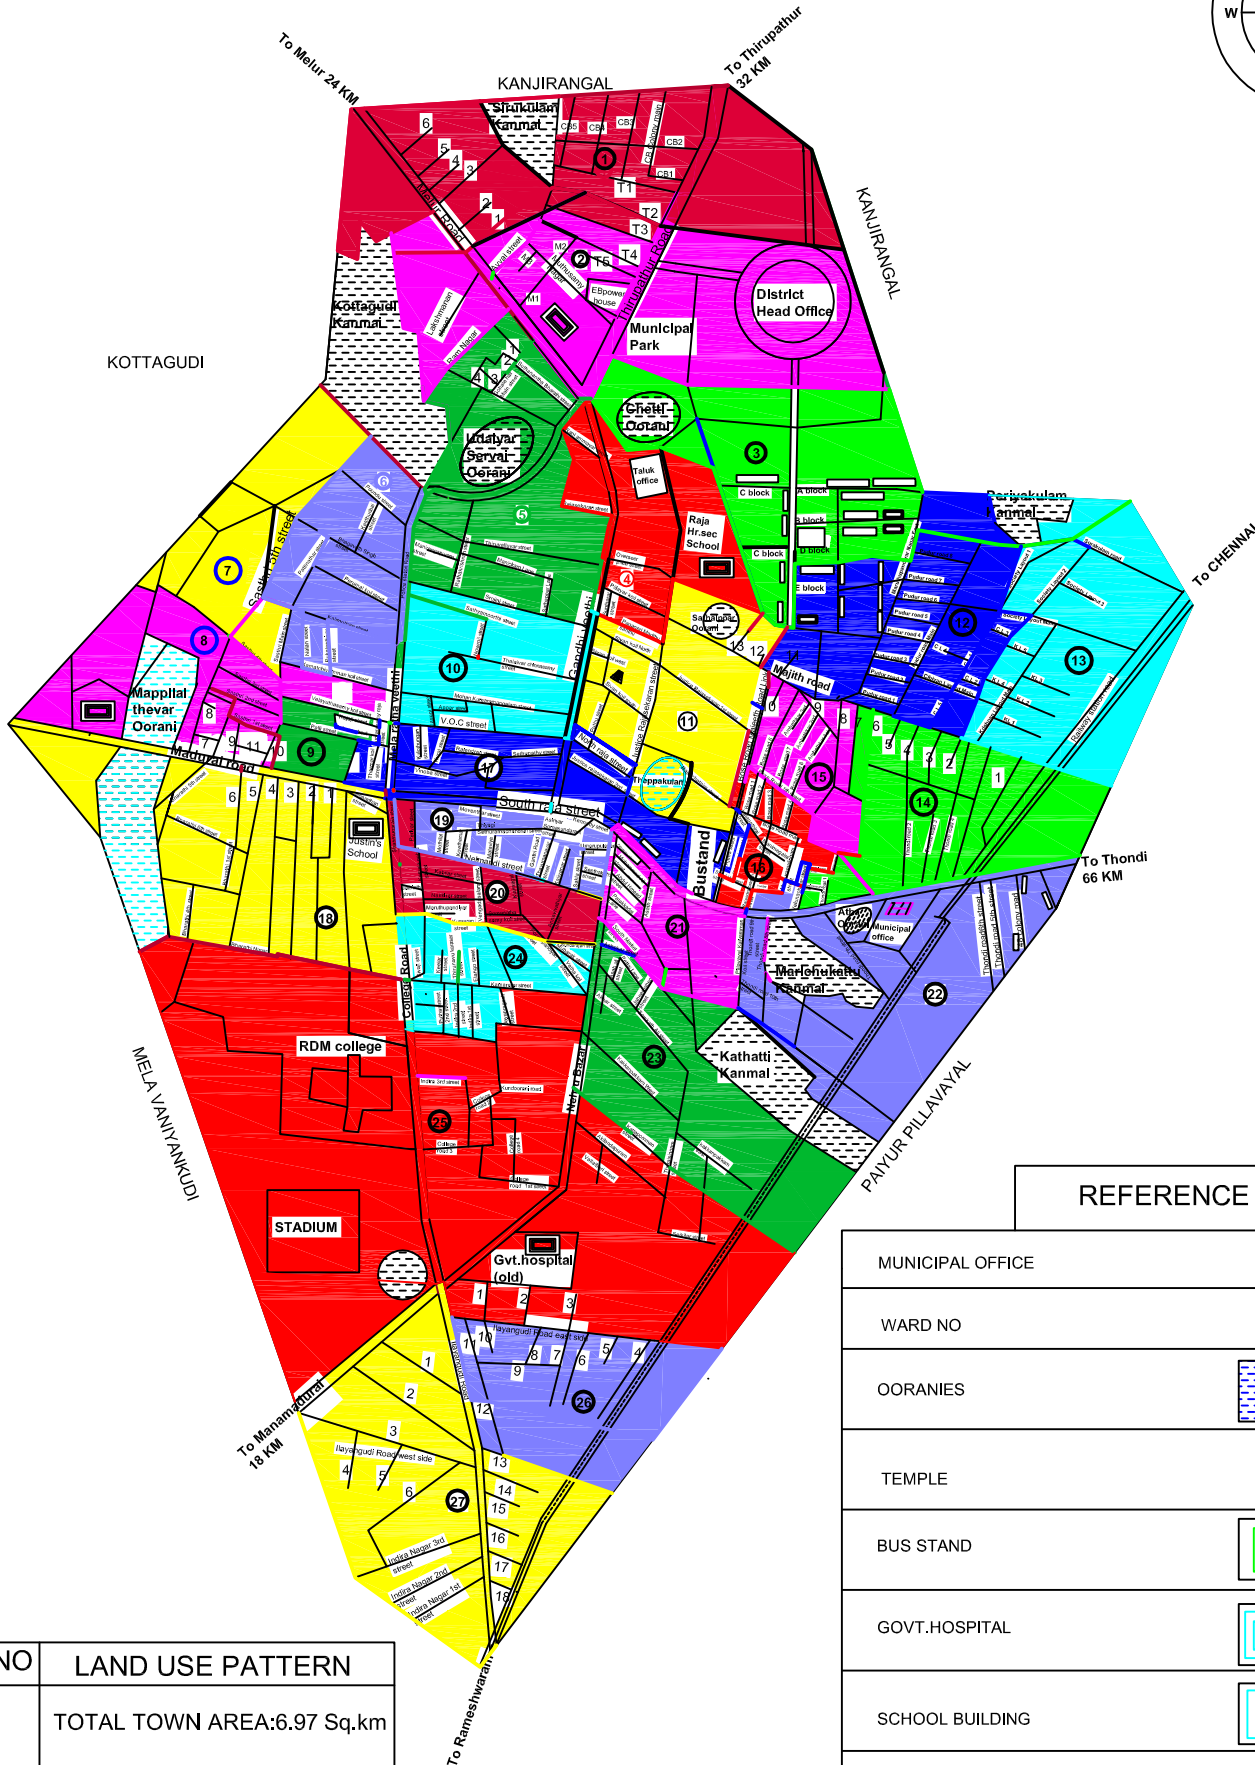

# SIVAGANGAI DISTRICT

## SIVAGANGAI MUNICIPALITY TOWN MAP (DELIMINATION)

### REFERENCE

MUNICIPAL OFFICE	
WARD NO	
OORANIES	
TEMPLE	
BUS STAND	
GOVT.HOSPITAL	
SCHOOL BUILDING	
RAILWAY TRACK	

SL.NO	LAND USE PATTERN
1	TOTAL TOWN AREA:6.97 Sq.km
2	TOTAL POPULATION:40403 (AS PER 2011 CENSUS)