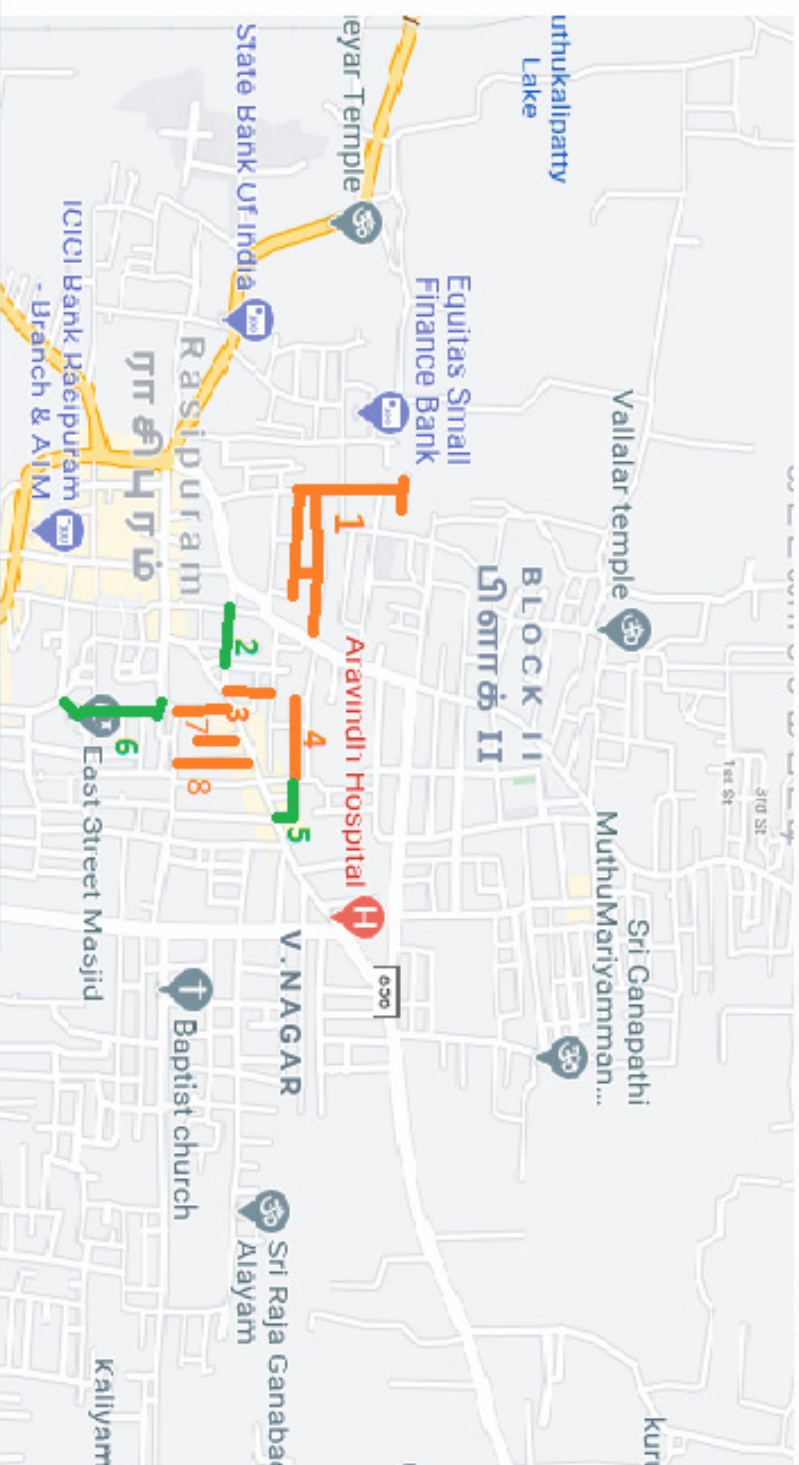

TNSUDP 20-21

NAMAKKAL DISTRICT

RASIPURAM MUNICIPALITY

SALEM REGION

Package -1	Length in "m"
1 West colony	379.00
2 Kumarasamy Street	411.00
3 Kumarasamy lane	127.00
4 Sivan Koil Street Near Koil	120.00
5 Sivan Koil Street upto Arch	200.00
6 EB Colony	200.00
7 Indra Colony	720.00

BT ROAD SHOWN IN	
CC ROAD SHOWN IN	

TNSUDP 20-21

NAMAKKAL DISTRICT

RASIPURAM MUNICIPALITY

SALEM REGION

Sl	Package -2	Length in "m"
1	Swami sivanandha salai (Angels colony Vidhyanigethan school west side)	1050.00
2	Muthusamy Street	130.00
3	Singan Lane	152.00
4	Valppa street	152.00
5	Annamar Street	112.00
6	Santhuveeri street	217.00
7	MSP Subrayan Street & ERA Ramalingam Street	110.00
8	Anumantha street	150.00

BT ROAD SHOWN IN	
CC ROAD SHOWN IN	

TNSUDP 20-21

NAMAKKAL DISTRICT

RASIPURAM MUNICIPALITY

SALEM REGION

III	Package -3	length in "m"
1	Vallar Salai up to Kattanachampatty	500.00
2	Sudramaniam Nagar & Kosavan Layout	600.00
3	Kamatchi amman koil street	120.00
4	Vaithiyalingam Sireel	90
5	Amalchar Govindhasamy street (Perumal koil street)	320.00
6	Ramasamy Street 1,2,3,4	692.00

BT ROAD SHOWN IN	
CC ROAD SHOWN IN	

TNSUPP 20-21

NAMAKKAL DISTRICT

RASIPURAM MUNICIPALITY

SALEM REGION

IV	Package -4	
1	Housing Board	375.00
2	Weavers colony	400.00
3	Eliappa Colony	275.00
4	Koneeripatty Ex.no 1	305
5	Koneeripatty Ex.no 2	600
6	Mettukadu Road	375.00
7	Kamaraj Colony (Koneeripatty)	300.00