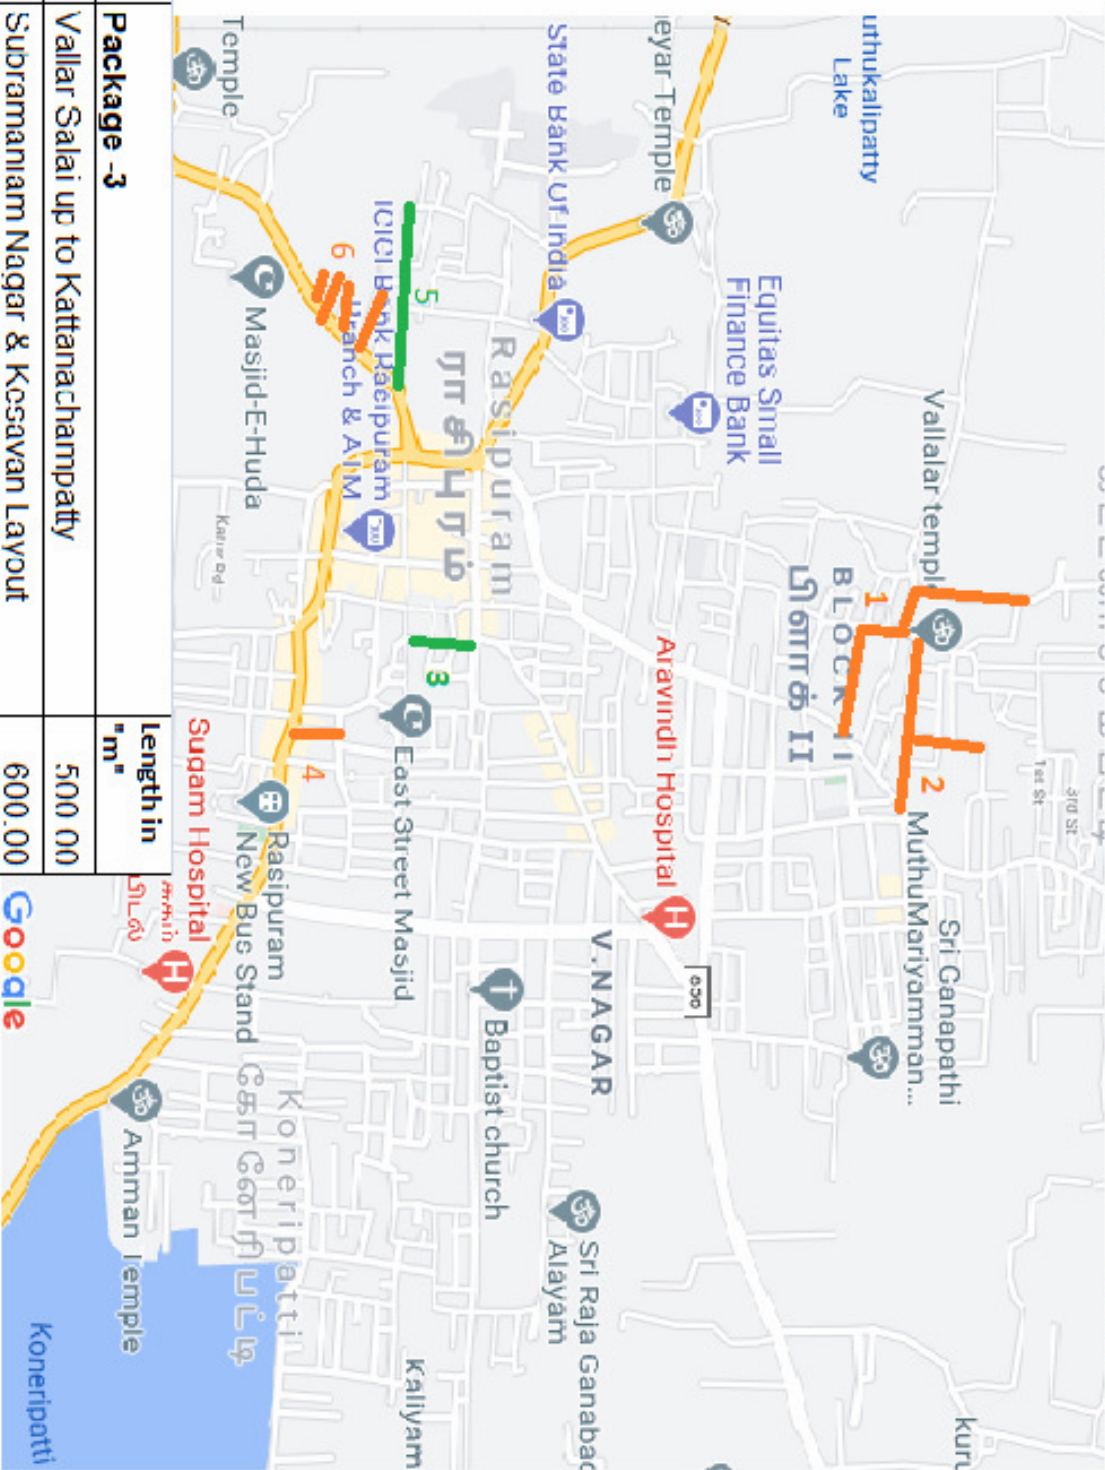

TNSUDP 20-21

NAMAKKAL DISTRICT

RASIPURAM MUNICIPALITY

SALEM REGION

Package -1	Length in "m"
1 West colony	379.00
2 Kumarasamy Street	411.00
3 Kumarasamy lane	127.00
4 Sivan Koil Street Near Koil	120.00
5 Sivan Koil Street upto Arch	200.00
6 EB Colony	200.00
7 Indra Colony	720.00

BT ROAD SHOWN IN	
CC ROAD SHOWN IN	

TNSUDP 20-21

NAMAKKAL DISTRICT

RASIPURAM MUNICIPALITY

SALEM REGION

Sl	Package -2	Length in "m"
1	Swami sivanandha salai (Angels colony Vidhyanigethan school west side)	1050.00
2	Muthusamy Street	130.00
3	Singan Lane	152.00
4	Valppa street	152.00
5	Annamar Street	112.00
6	Santhuveeri street	217.00
7	MSP Subrayan Street & ERA Ramalingam Street	110.00
8	Anumantha street	150.00

BT ROAD SHOWN IN	
CC ROAD SHOWN IN	

TNSUDP 20-21

NAMAKKAL DISTRICT

RASIPURAM MUNICIPALITY

SALEM REGION

III	Package -3	length in "m"
1	Vallar Salai up to Kattanachampatty	500.00
2	Sudramaniam Nagar & Kosavan Layout	600.00
3	Kamatchi amman koil street	120.00
4	Vaithiyalingam Sireel	90
5	Amalchar Govindhasamy street (Perumal koil street)	320.00
6	Ramasamy Street 1,2,3,4	692.00

BT ROAD SHOWN IN	
CC ROAD SHOWN IN	

TNSUPP 20-21

NAMAKKAL DISTRICT

RASIPURAM MUNICIPALITY

SALEM REGION

IV	Package -4	
1	Housing Board	375.00
2	Weavers colony	400.00
3	Eliappa Colony	275.00
4	Koneeripatty Ex.no 1	305
5	Koneeripatty Ex.no 2	600
6	Mettukadu Road	375.00
7	Kamaraj Colony (Koneeripatty)	300.00