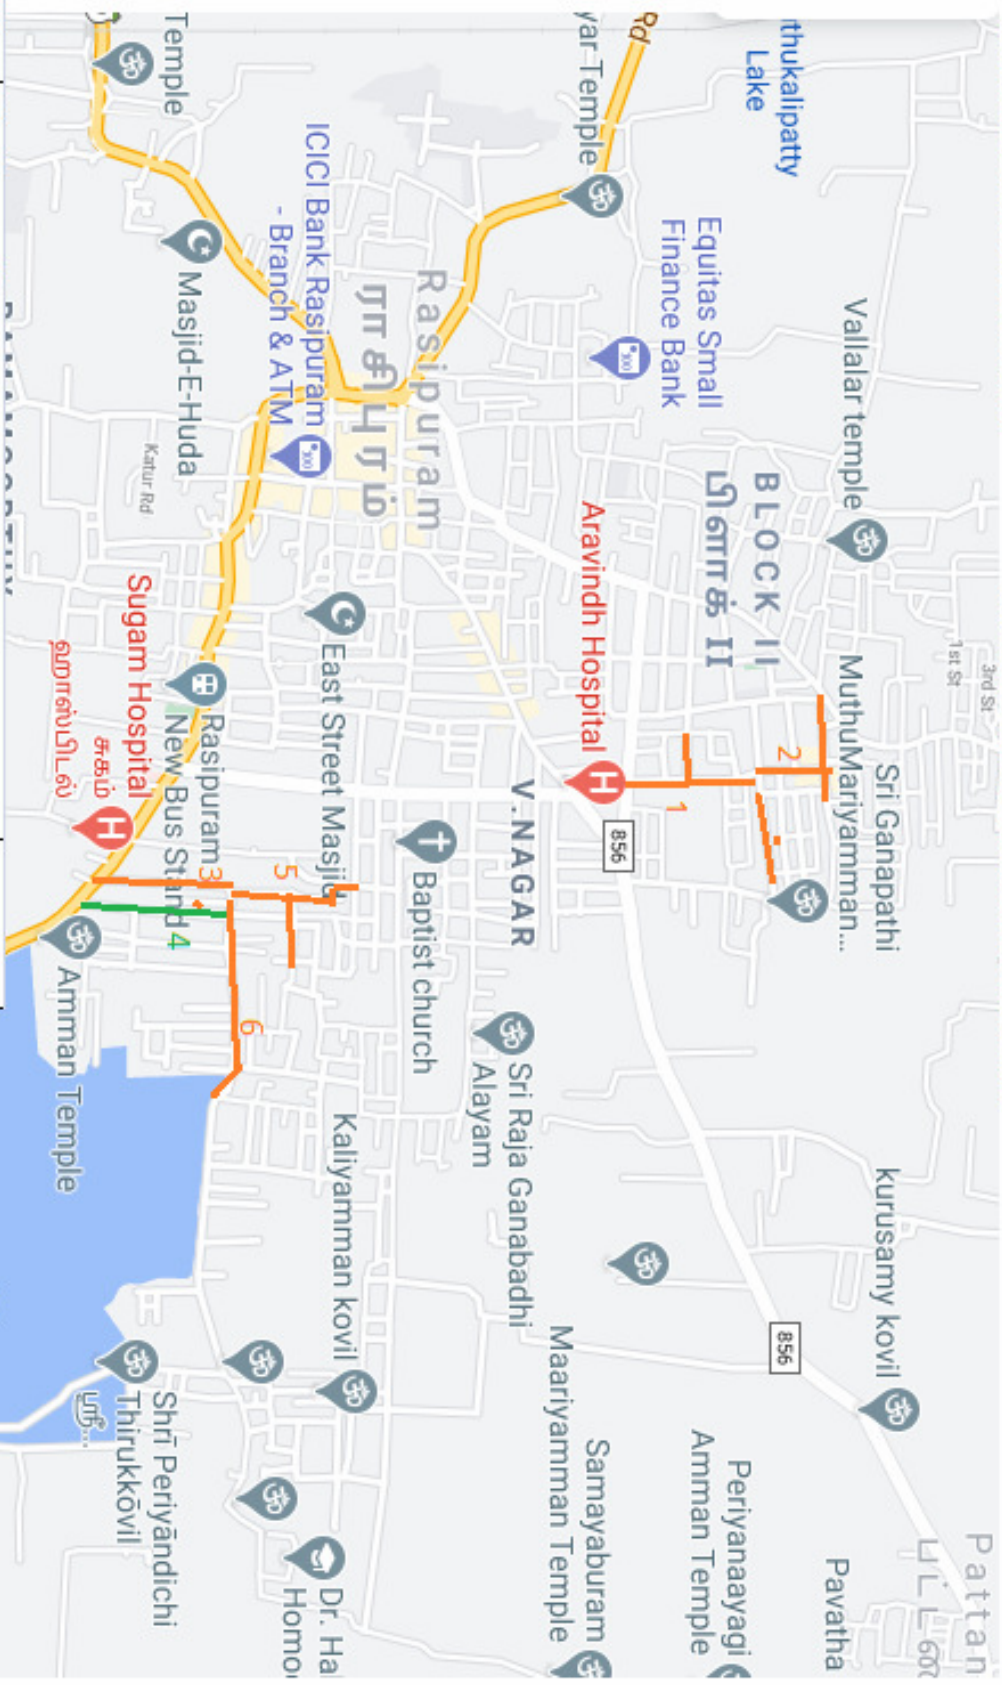

TNSUDP 20-21

NAMAKKAL DISTRICT

RASIPURAM MUNICIPALITY

SALEM REGION

Package -1	Length in "m"
1 West colony	379.00
2 Kumarasamy Street	411.00
3 Kumarasamy lane	127.00
4 Sivan Koil Street Near Koil	120.00
5 Sivan Koil Street upto Arch	200.00
6 EB Colony	200.00
7 Indra Colony	720.00

BT ROAD SHOWN IN	
CC ROAD SHOWN IN	

TNSUDP 20-21

NAMAKKAL DISTRICT

RASIPURAM MUNICIPALITY

SALEM REGION

Sl	Package -2	Length in "m"
1	Swami sivanandha salai (Angels colony Vidhyanigethan school west side)	1050.00
2	Muthusamy Street	130.00
3	Singan Lane	152.00
4	Valppa street	152.00
5	Annamar Street	112.00
6	Santhuveeri street	217.00
7	MSP Subrayan Street & ERA Ramalingam Street	110.00
8	Anumantha street	150.00

BT ROAD SHOWN IN	
CC ROAD SHOWN IN	

TNSUDP 20-21

NAMAKKAL DISTRICT

RASIPURAM MUNICIPALITY

SALEM REGION

III	Package -3	length in "m"
1	Vallar Salai up to Kattanachampatty	500.00
2	Sudramaniam Nagar & Kosavan Layout	600.00
3	Kamatchi amman koil street	120.00
4	Vaithiyalingam Sireel	90
5	Amalchar Govindhasamy street (Perumal koil street)	320.00
6	Ramasamy Street 1,2,3,4	692.00

BT ROAD SHOWN IN	
CC ROAD SHOWN IN	

TNSUPP 20-21

NAMAKKAL DISTRICT

RASIPURAM MUNICIPALITY

SALEM REGION

IV	Package -4	
1	Housing Board	375.00
2	Weavers colony	400.00
3	Eliappa Colony	275.00
4	Koneeripatty Ex.no 1	305
5	Koneeripatty Ex.no 2	600
6	Mettukadu Road	375.00
7	Kamaraj Colony (Koneeripatty)	300.00