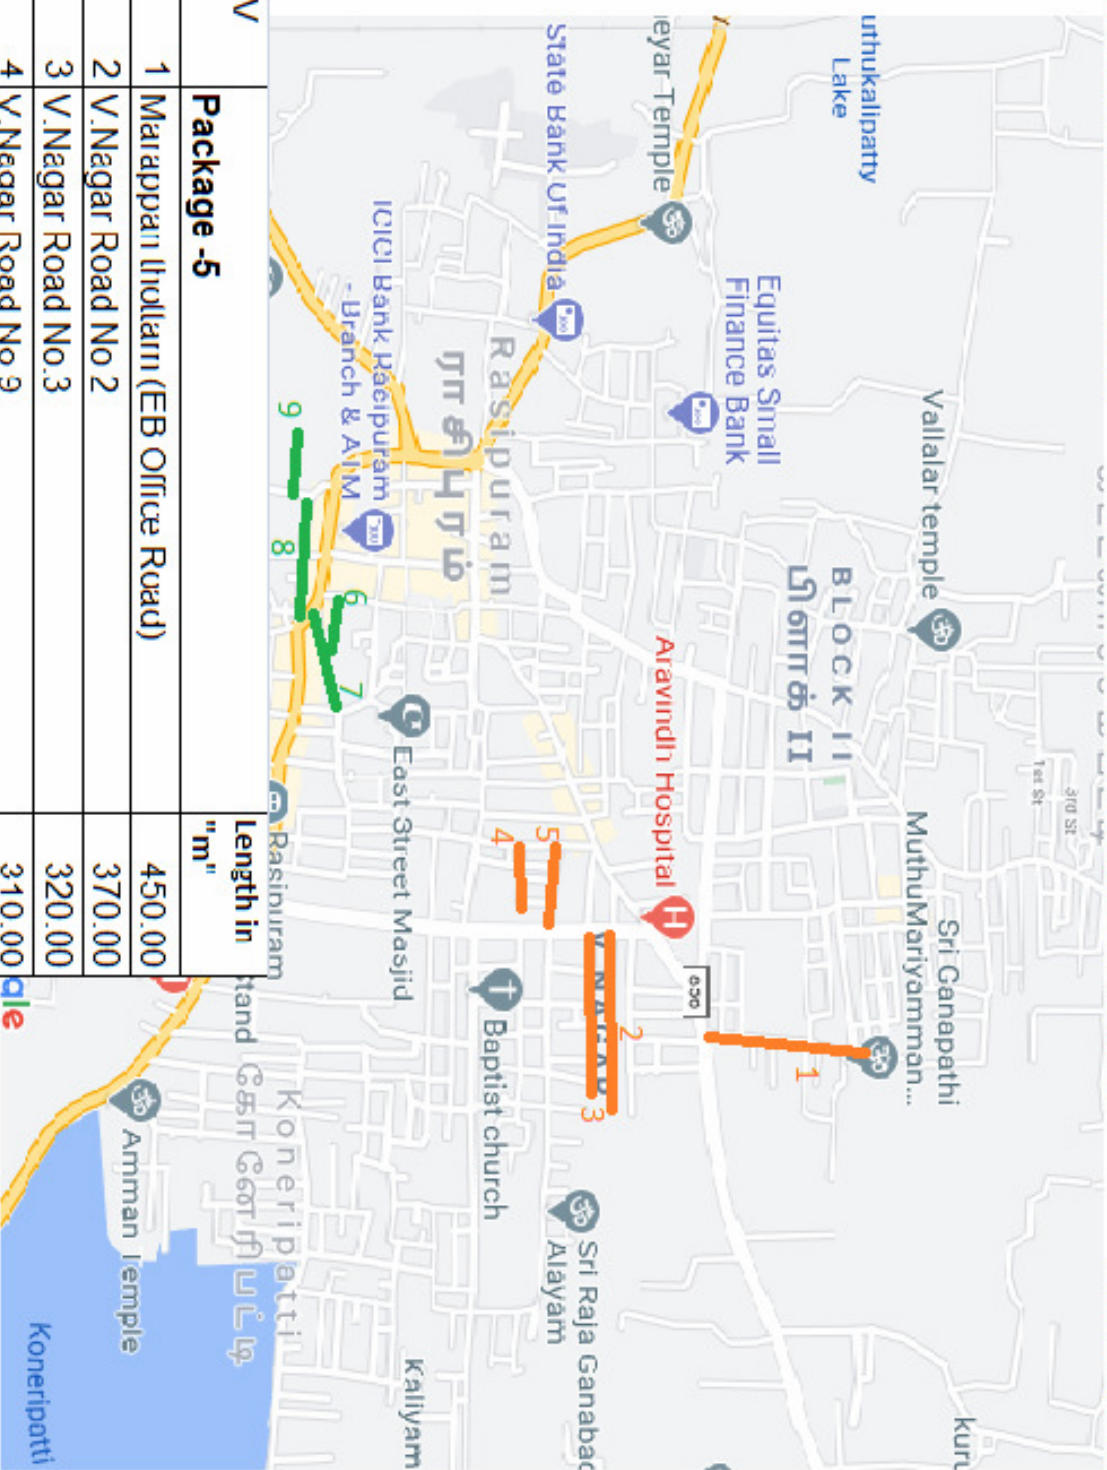

TNSUDP 20-21

NAMAKKAL DISTRICT

RASIPURAM MUNICIPALITY

SALEM REGION

V	Package -5	Length in "m"
1	Marappan thollam (EB Office Road)	450.00
2	V.Nagar Road No 2	370.00
3	V.Nagar Road No.3	320.00
4	V.Nagar Road No 9	310.00
5	V.Nagar Road No 10	190.00
6	Subraya street	163.00
7	Nanjappa street	108.00
8	Angalamma koil street	120.00
9	Sekkadi street	130.00

BT ROAD SHOWN IN	
CC ROAD SHOWN IN