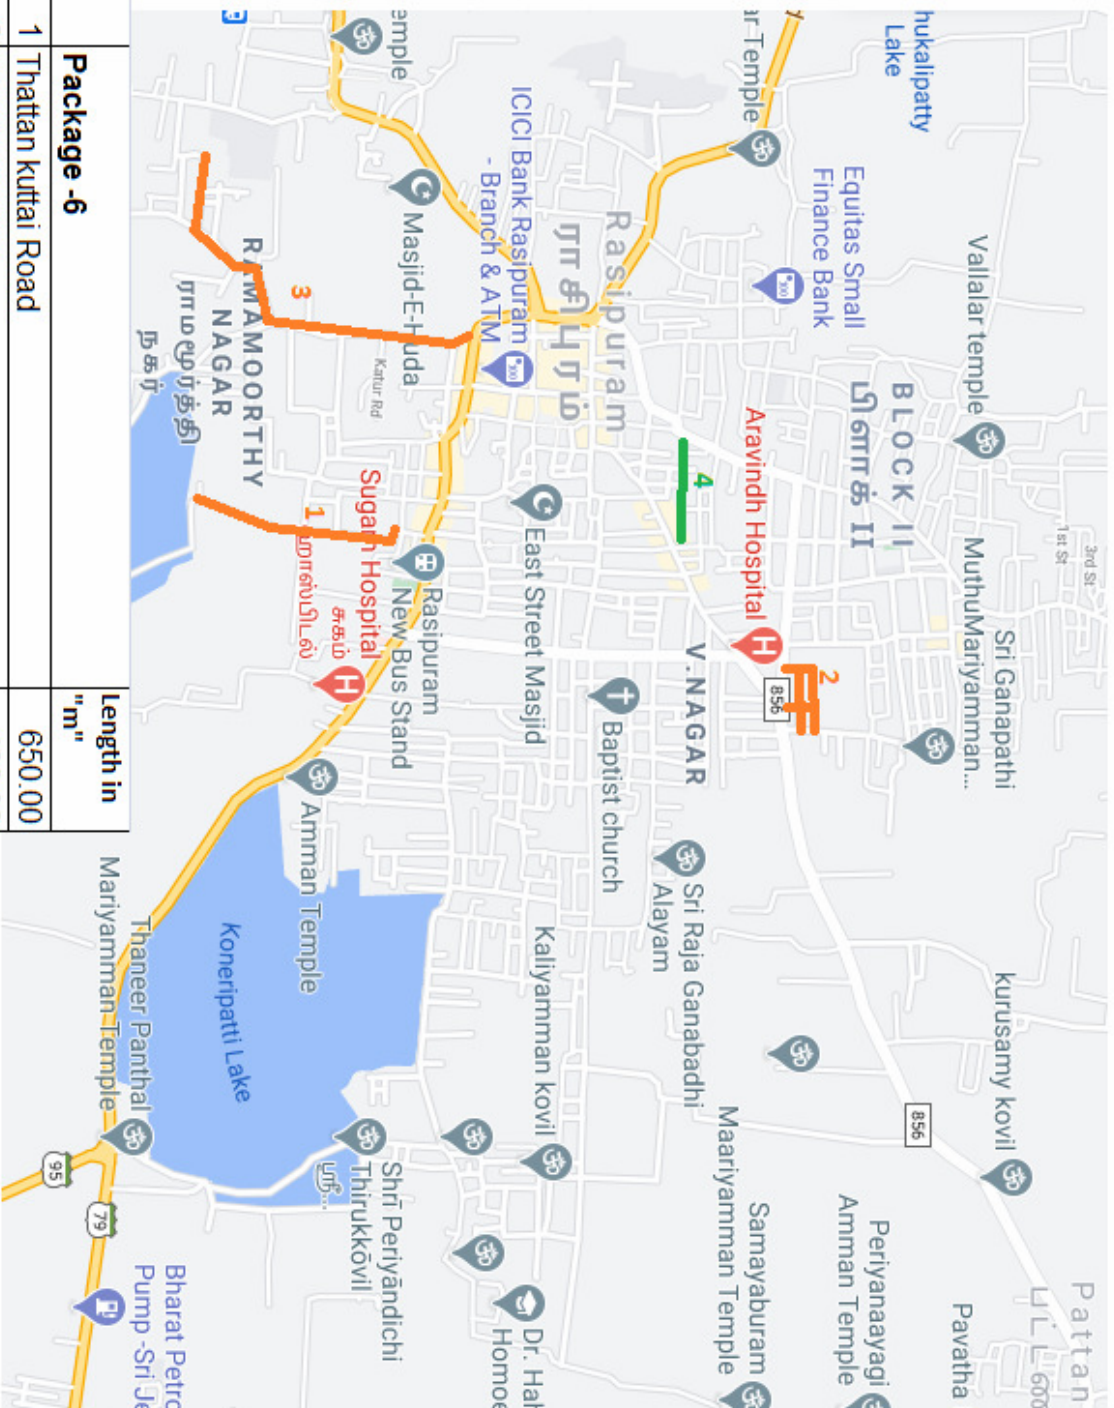

RASIPURAM MUNICIPALITY

NAMAKKAL DISTRICT

SALEM REGION

VI	Package - 6	Length in "m"
1	Thattan kuttai Road	650.00
2	Kamararaj Nagar	480.00
3	Angalamman Koil Kattur Road	1010.00
4	Mailli Street	262.00