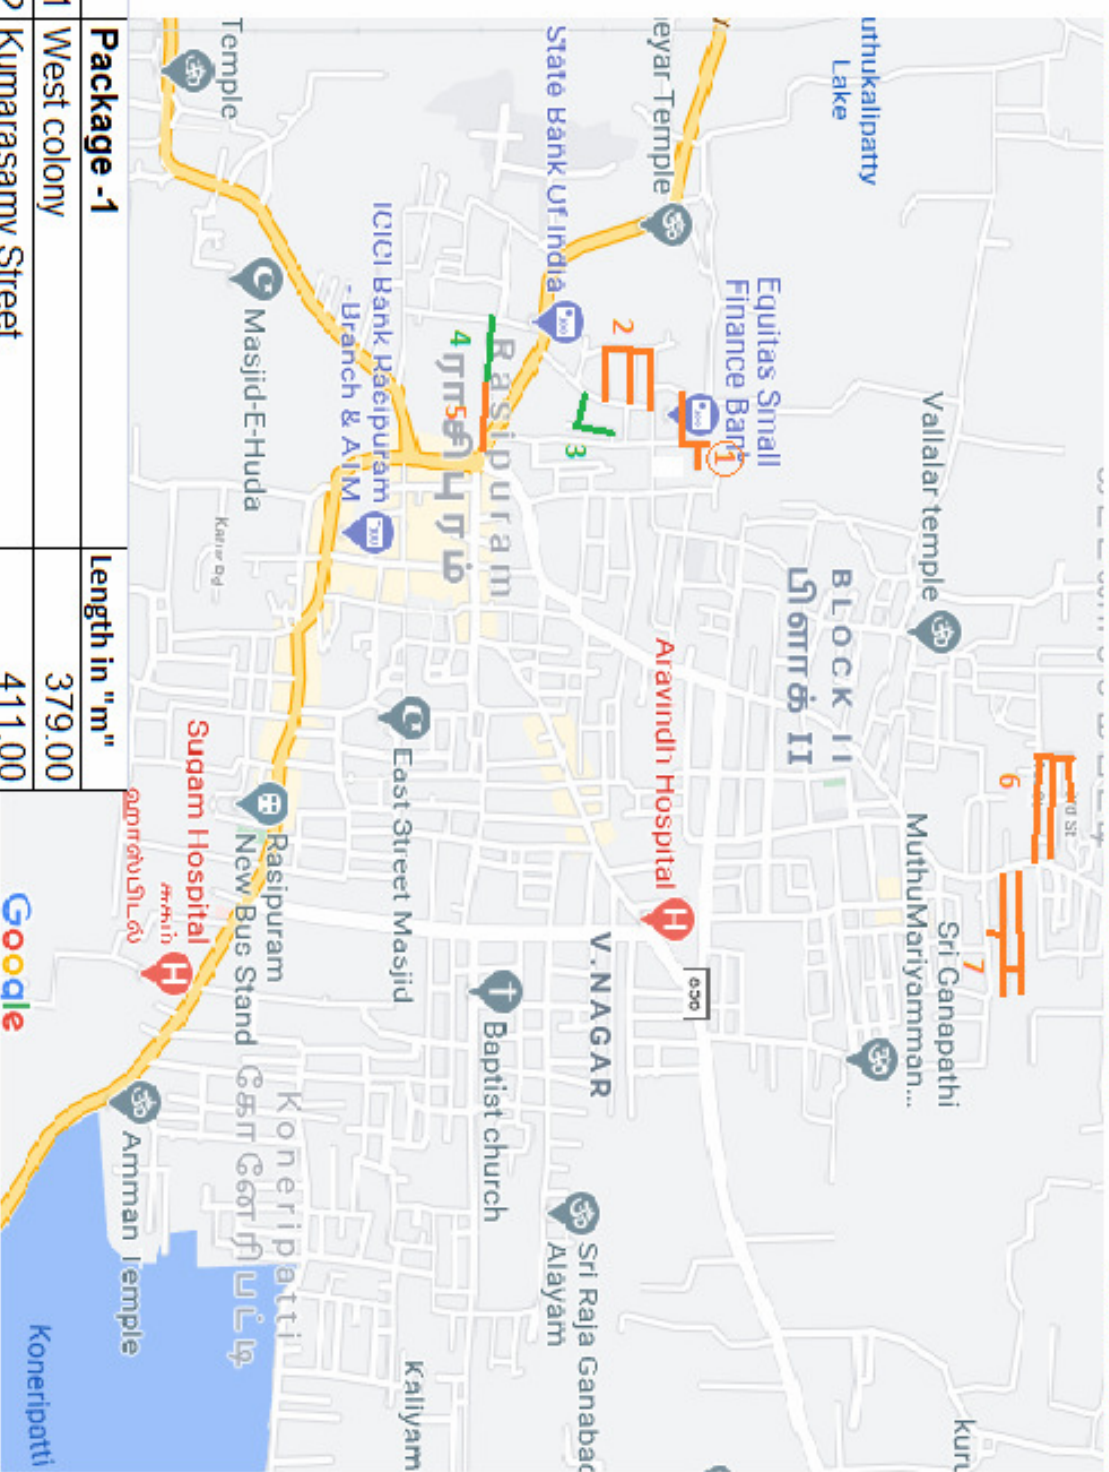

TNSUDP 20-21

NAMAKKAL DISTRICT

RASIPURAM MUNICIPALITY

SALEM REGION

Package -1	Length in "m"
1 West colony	379.00
2 Kumarasamy Street	411.00
3 Kumarasamy lane	127.00
4 Sivan Koil Street Near Koil	120.00
5 Sivan Koil Street upto Arch	200.00
6 EB Colony	200.00
7 Indra Colony	720.00

BT ROAD SHOWN IN	
CC ROAD SHOWN IN	

TNSUDP 20-21

NAMAKKAL DISTRICT

RASIPURAM MUNICIPALITY

SALEM REGION

Sl	Package -2	Length in "m"
1	Swami sivanandha salai (Angels colony Vidhyanigethan school west side)	1050.00
2	Muthusamy Street	130.00
3	Singan Lane	152.00
4	Valppa street	152.00
5	Annamar Street	112.00
6	Santhuveeri street	217.00
7	MSP Subrayan Street & ERA Ramalingam Street	110.00
8	Anumantha street	150.00

BT ROAD SHOWN IN	
CC ROAD SHOWN IN	

TNSUDP 20-21

NAMAKKAL DISTRICT

RASIPURAM MUNICIPALITY

SALEM REGION

III	Package -3	length in "m"
1	Vallar Salai up to Kattanachampatty	500.00
2	Sudramaniam Nagar & Kosavan Layout	600.00
3	Kamatchi amman koil street	120.00
4	Vaithiyalingam Sireel	90
5	Amalchar Govindhasamy street (Perumal koil street)	320.00
6	Ramasamy Street 1,2,3,4	692.00

BT ROAD SHOWN IN	
CC ROAD SHOWN IN	

TNSUPP 20-21

NAMAKKAL DISTRICT

RASIPURAM MUNICIPALITY

SALEM REGION

IV	Package -4	
1	Housing Board	375.00
2	Weavers colony	400.00
3	Eliappa Colony	275.00
4	Koneeripatty Ex.no 1	305
5	Koneeripatty Ex.no 2	600
6	Mettukadu Road	375.00
7	Kamaraj Colony (Koneeripatty)	300.00