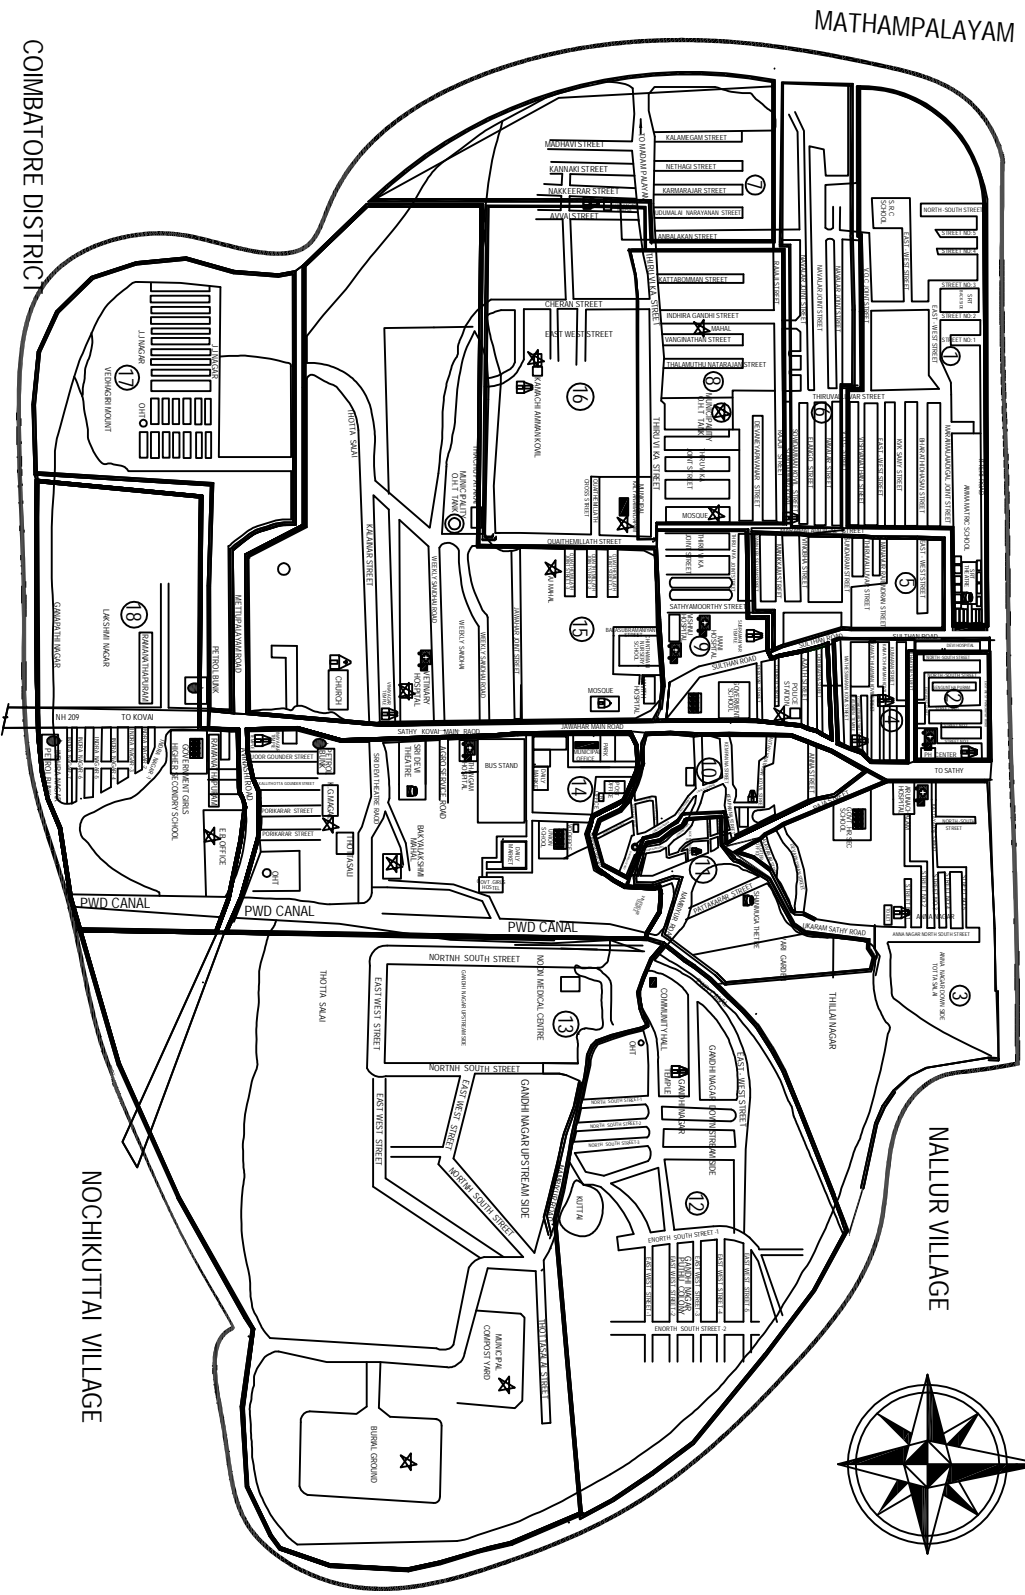

ERODE DISTRICT

PUNJAI PULIAMPATTI MUNICIPALITY TOWN MAP

N

REFERENCE

MUNICIPAL BOUNDRY	
WARD BOUNDRY	
EXISTING ROAD	

COLOUR INDEX

TEMPLE		
MOSQUE		
HOSPITAL		
PETROL BUNK		
THEATRE		
POLING STATION		
CHURCH		