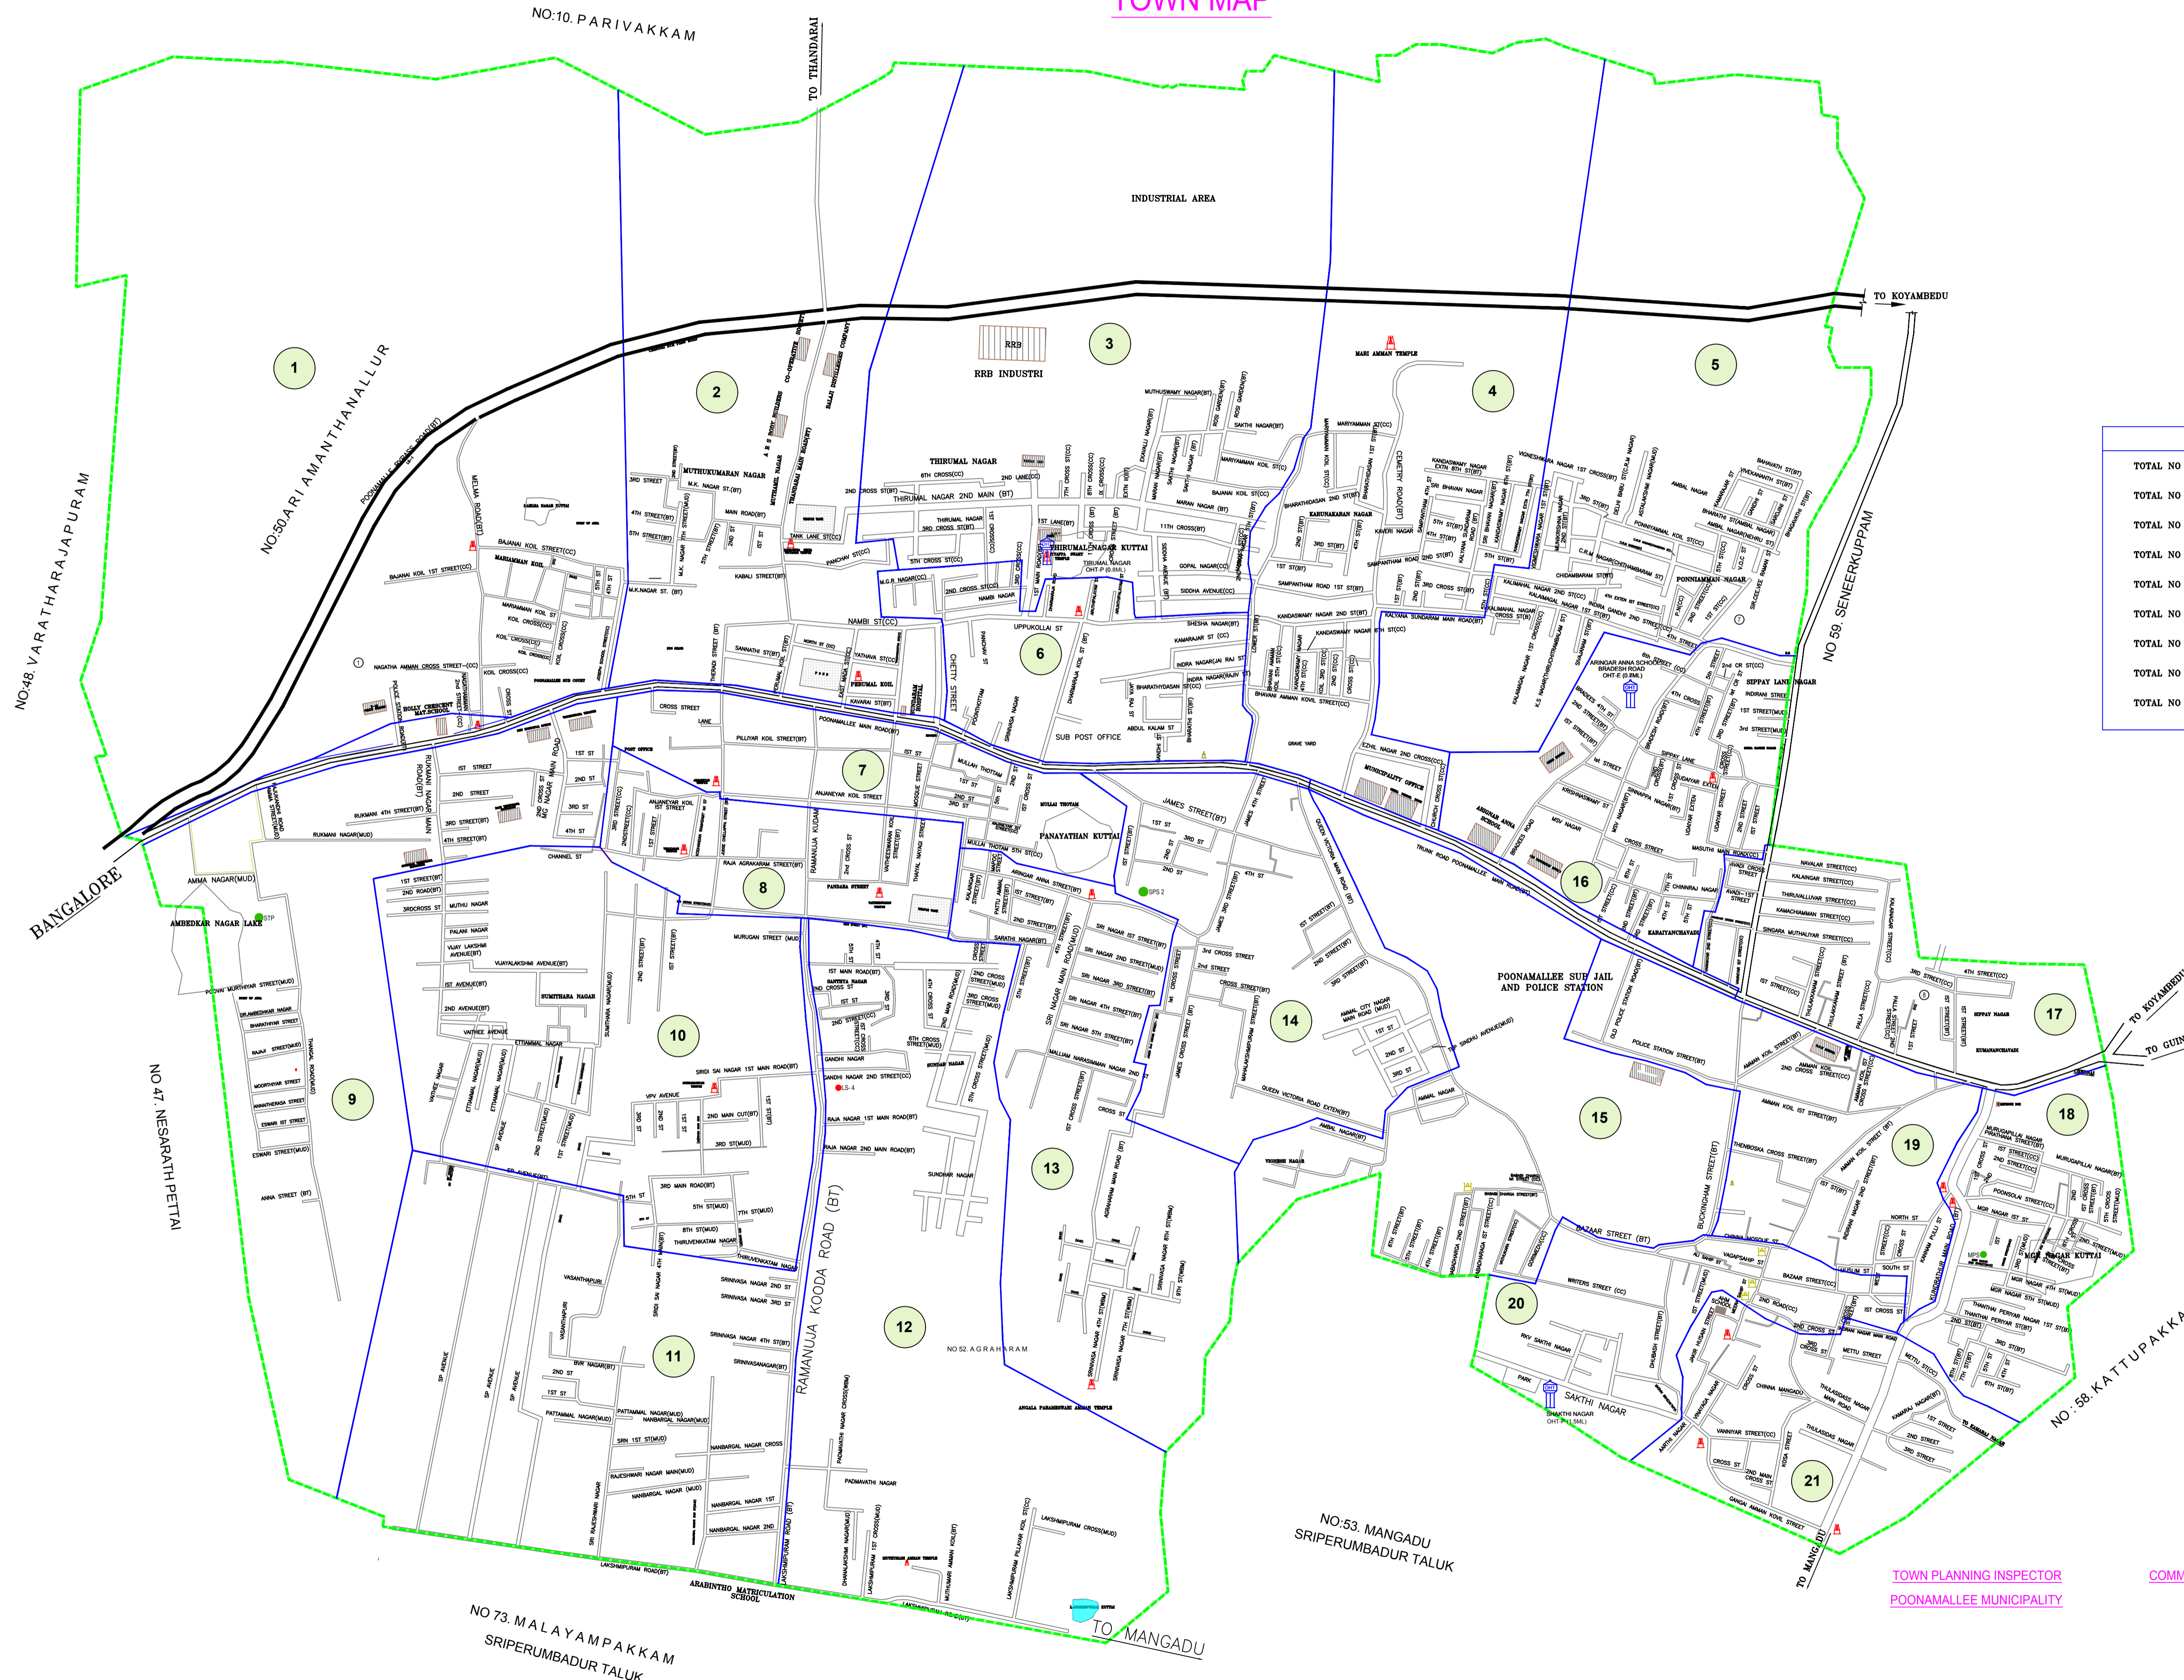

# POONAMALLEE MUNICIPALITY

## TOWN MAP

**REFERENCE:-**

TOTAL NO OF SCHOOLS -	16
TOTAL NO OF POLLING STATION -	54
TOTAL NO OF MEN BOOTHS -	22
TOTAL NO OF WOMEN BOOTHS -	22
TOTAL NO OF ALL VOTERS BOOTHS -	10
TOTAL NO OF VOTERS -	57647
TOTAL NO OF MEN VOTERS -	28531
TOTAL NO OF WOMEN VOTERS -	29108
TOTAL NO OF OTHER VOTERS -	8

**LEGEND:**

TOWN BOUNDARY	---
WARD BOUNDARY	---
TEMPLE	🕌
MOSQUE	🕌
CHURCH	🏛️
WATER TANK	🚰
SCHOOL BUILDING	🏫

TOWN PLANNING INSPECTOR  
POONAMALLEE MUNICIPALITY

COMMISSIONER AND RETURNING OFFICER  
POONAMALLEE MUNICIPALITY