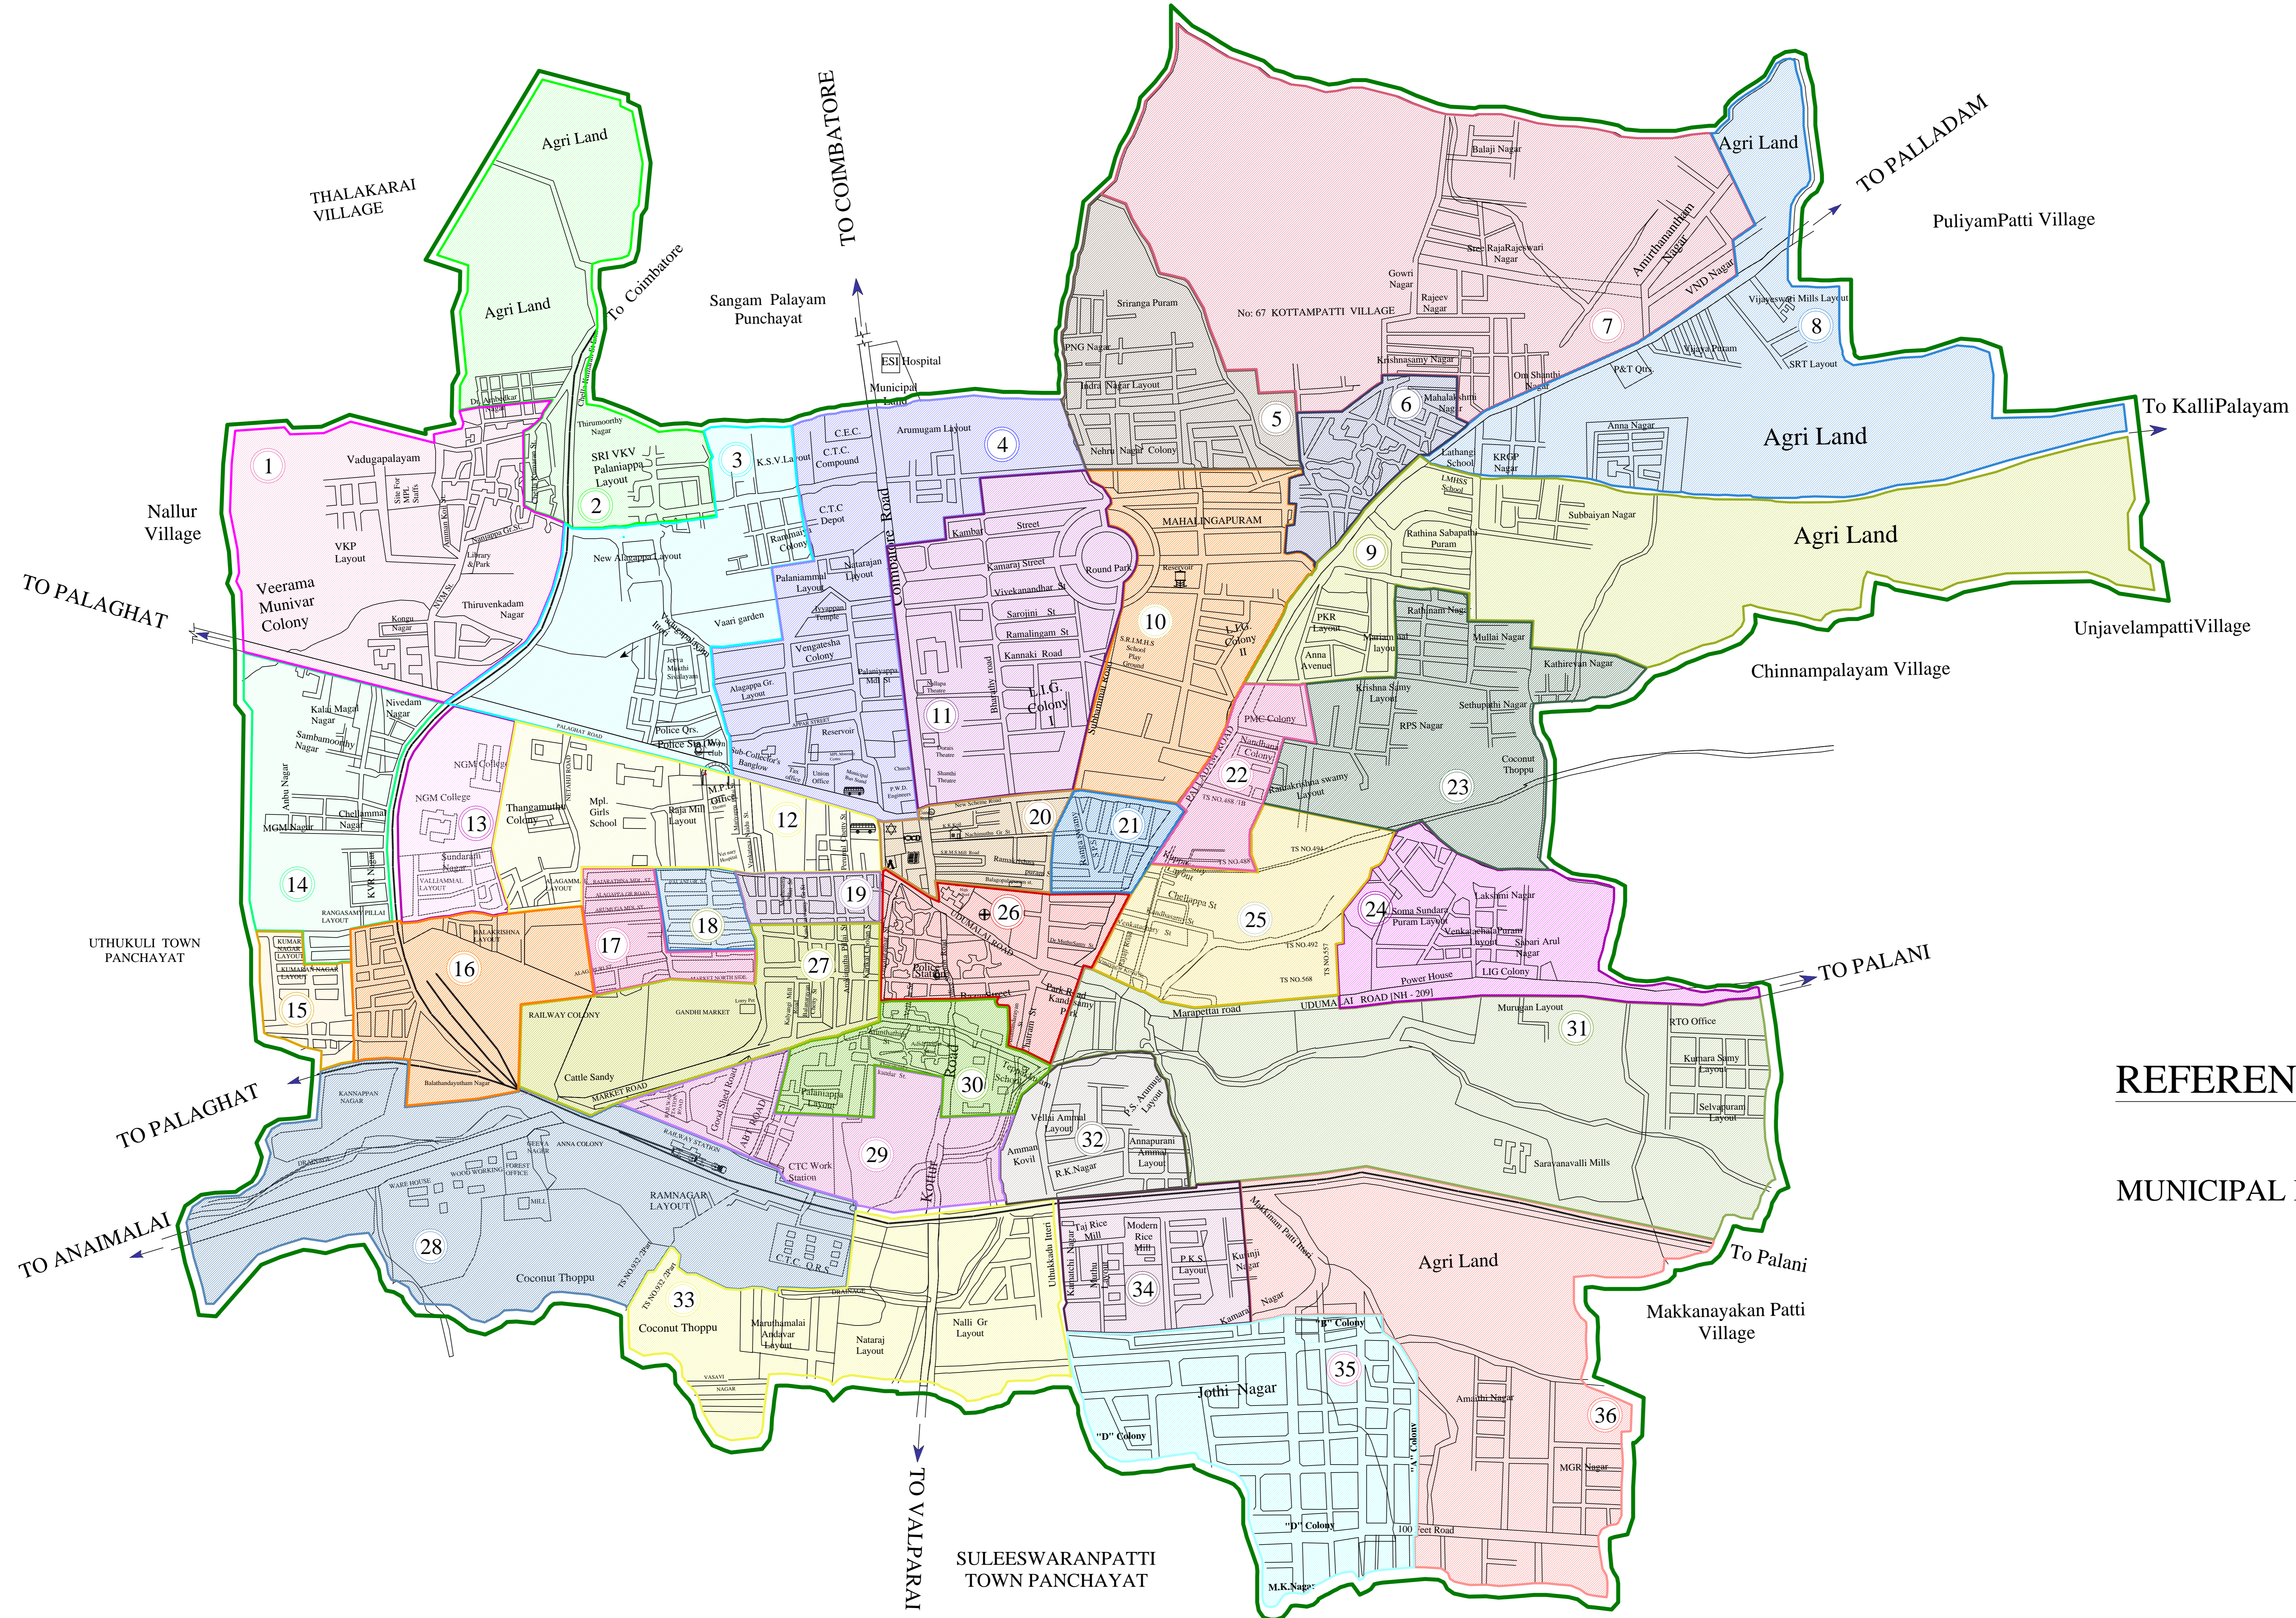

POLLACHI MUNICIPALITY - FINAL WARD DELIMITATION MAP [NEW]

REFERENCE

MUNICIPAL BOUNDARY