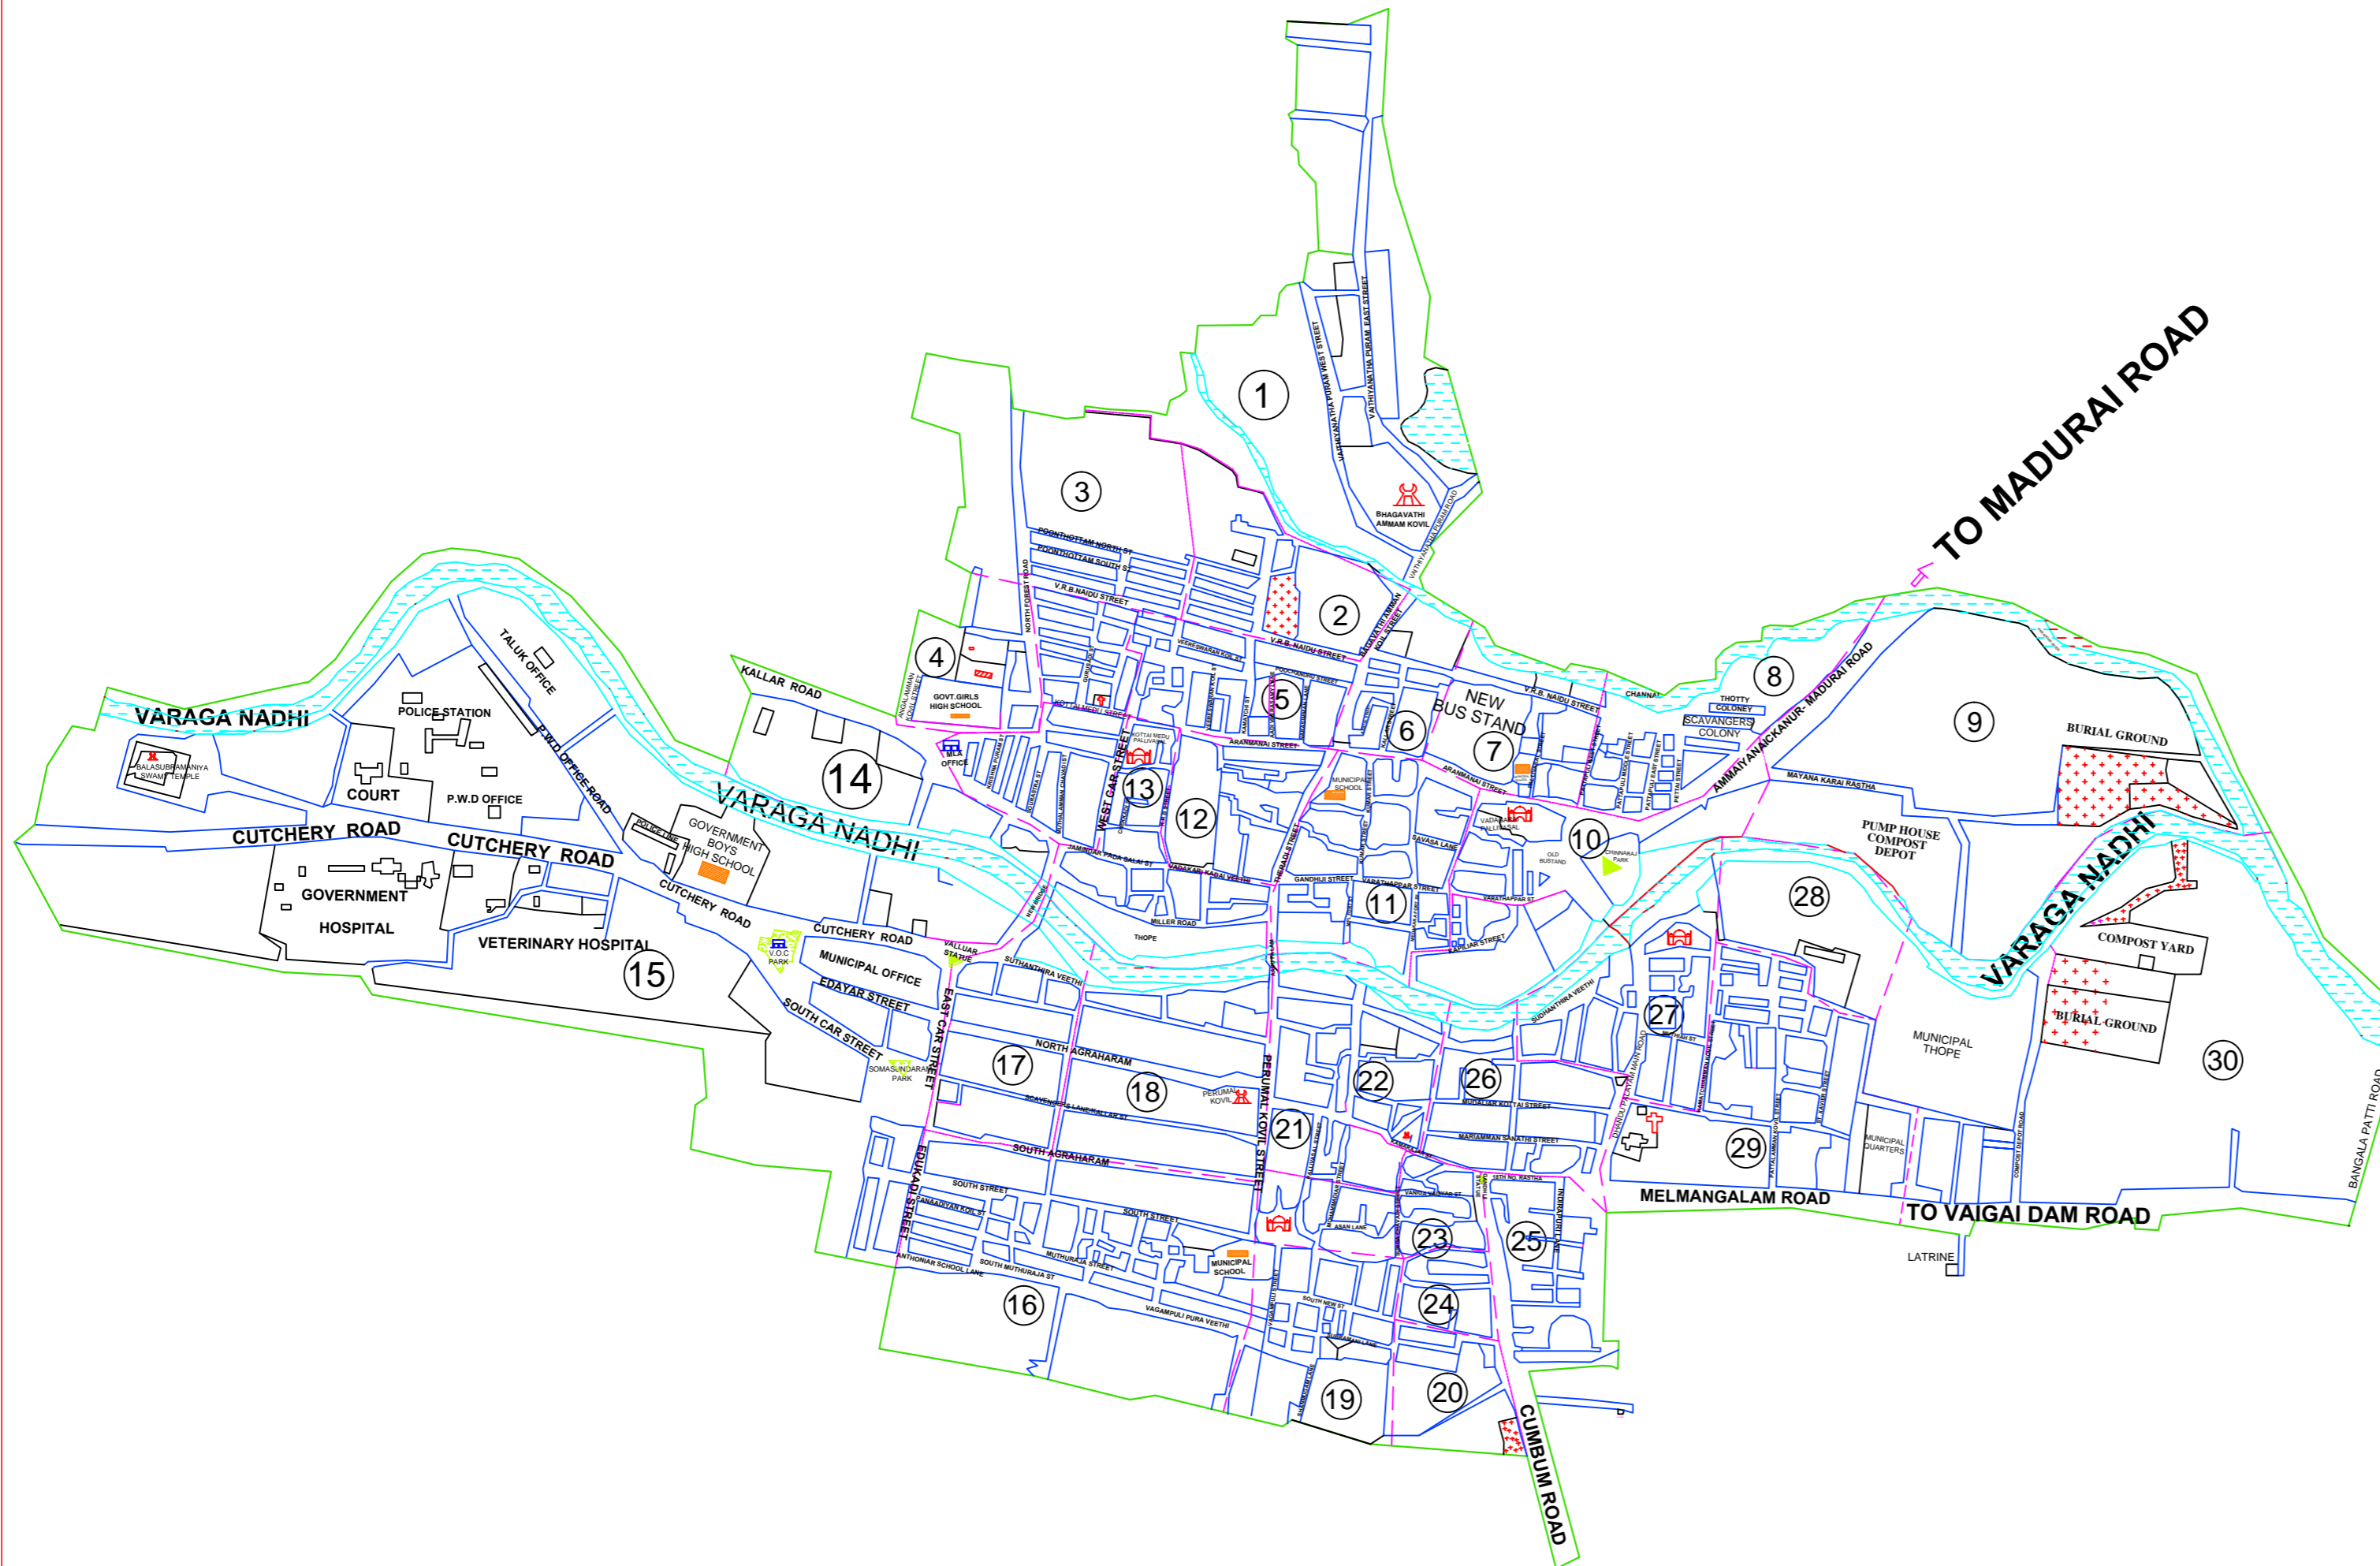

# PERIYAKULAM MUNICIPALITY TOWN MAP

## THENI DISTRICT

SCALE 1:100

REFERENCE	
	MUNICIPAL BOUNDARY
	MUNICIPAL WARD BOUNDARY
	OVER HEAD TANK
	TEMPLE
	CHURCH
	MASQUE
	BURIAL GROUND
	ROAD
	RIVER
	SCHOOL BUILDING