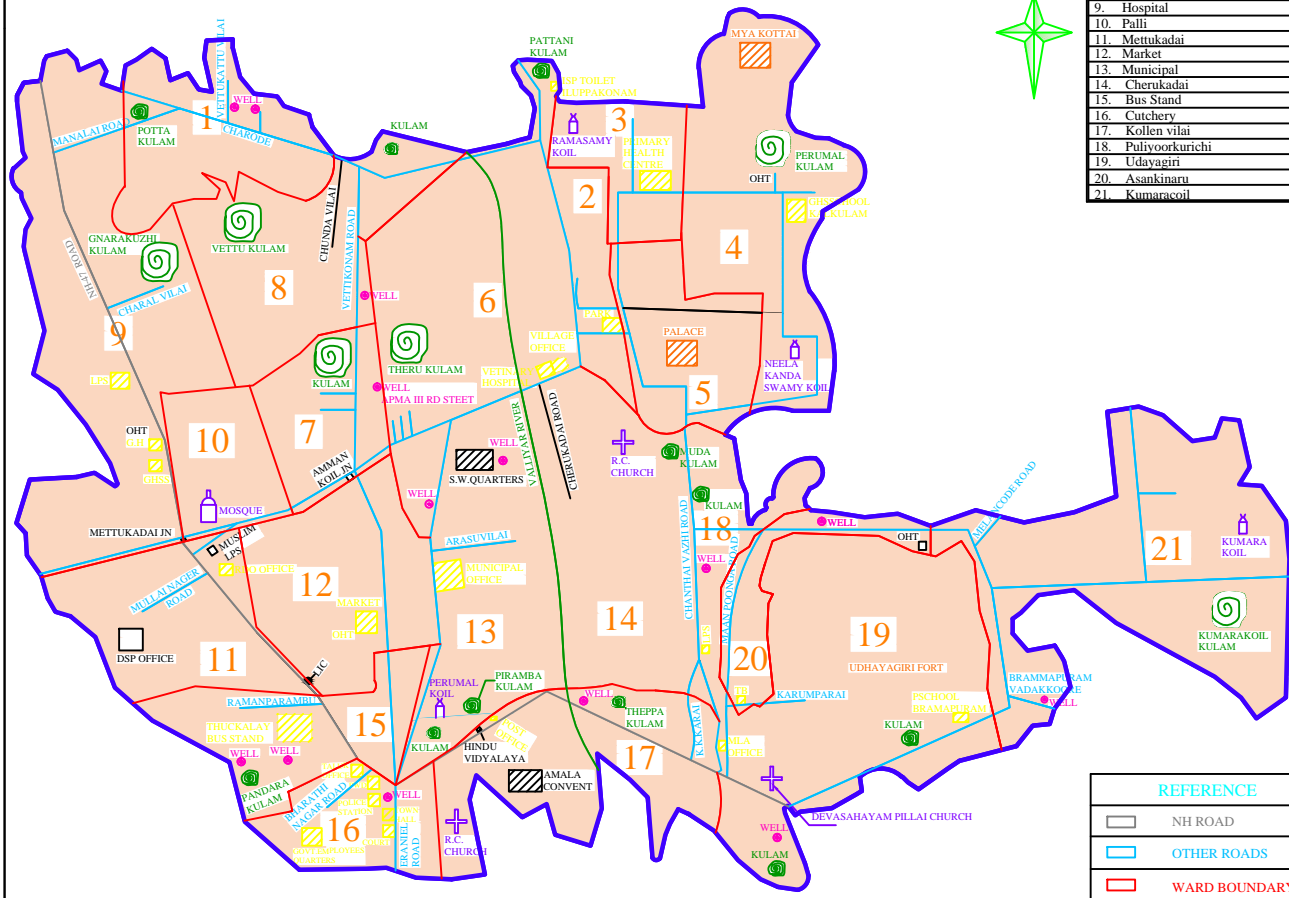

PADMANABHAPURAM MUNICIPALITY WARD MAP

WARD NAME
1. Manali
2. Padmanabhapuram
3. Ramaswamy coil
4. Neelakandaswamy coil
5. Palace
6. Ammancoil
7. Anchu vannam
8. Charadu
9. Hospital
10. Pali
11. Mettukadai
12. Market
13. Municipal
14. Cherukadai
15. Bus Stand
16. Cutchery
17. Kollen vilai
18. Puliyoorurichi
19. Udavagiri
20. Asankinaru
21. Kumaracoil

REFERENCE
NH ROAD
OTHER ROADS
WARD BOUNDARY
WATER BODIES
WELL