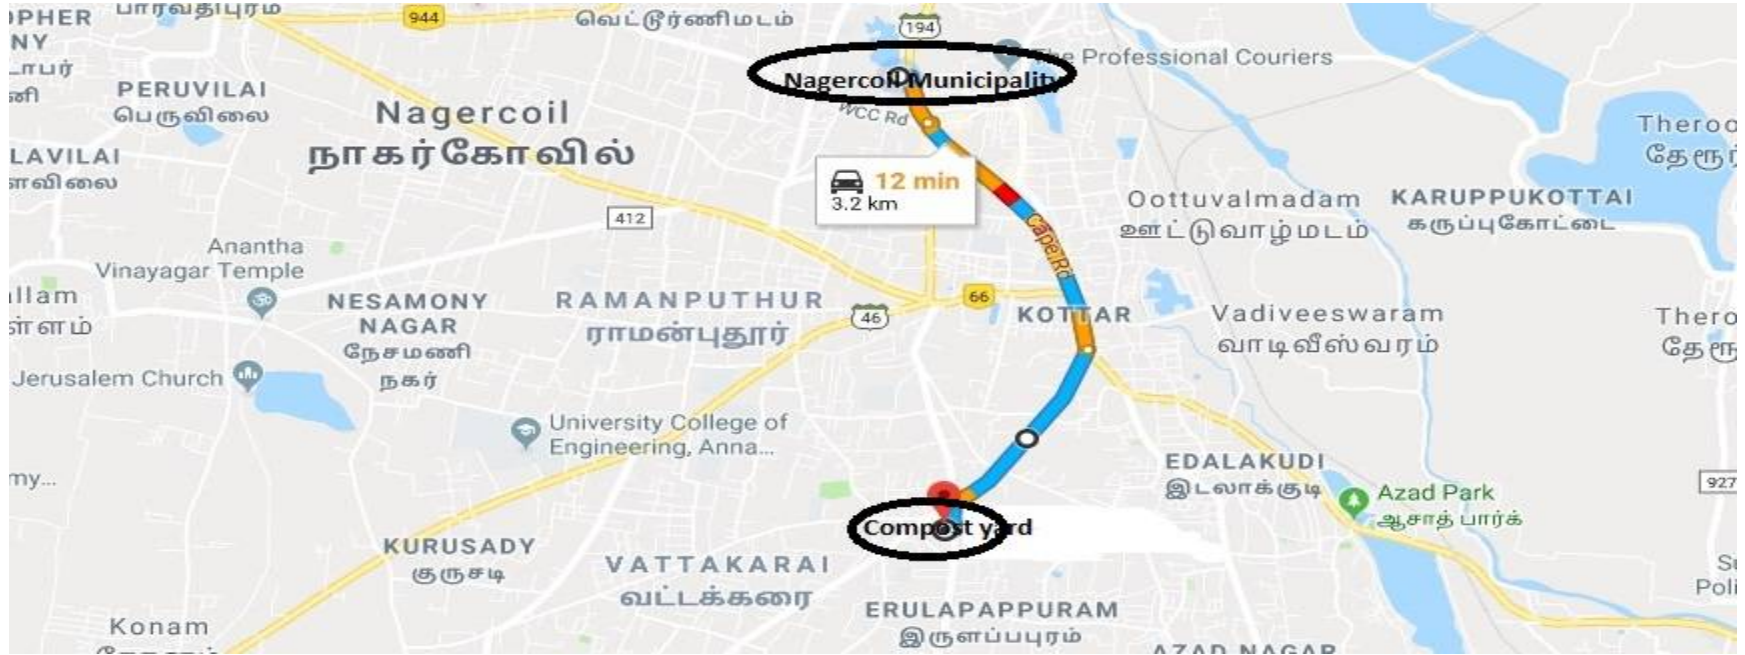

NAGERCOIL MUNICIPALITY – Route Map of Waste Transported

Note: The above route map is to be followed by ULBs practicing centralized approach. (From source of generation to disposal site)

31/3/18
COMMISSIONER
NAGERCOIL MUNICIPALITY