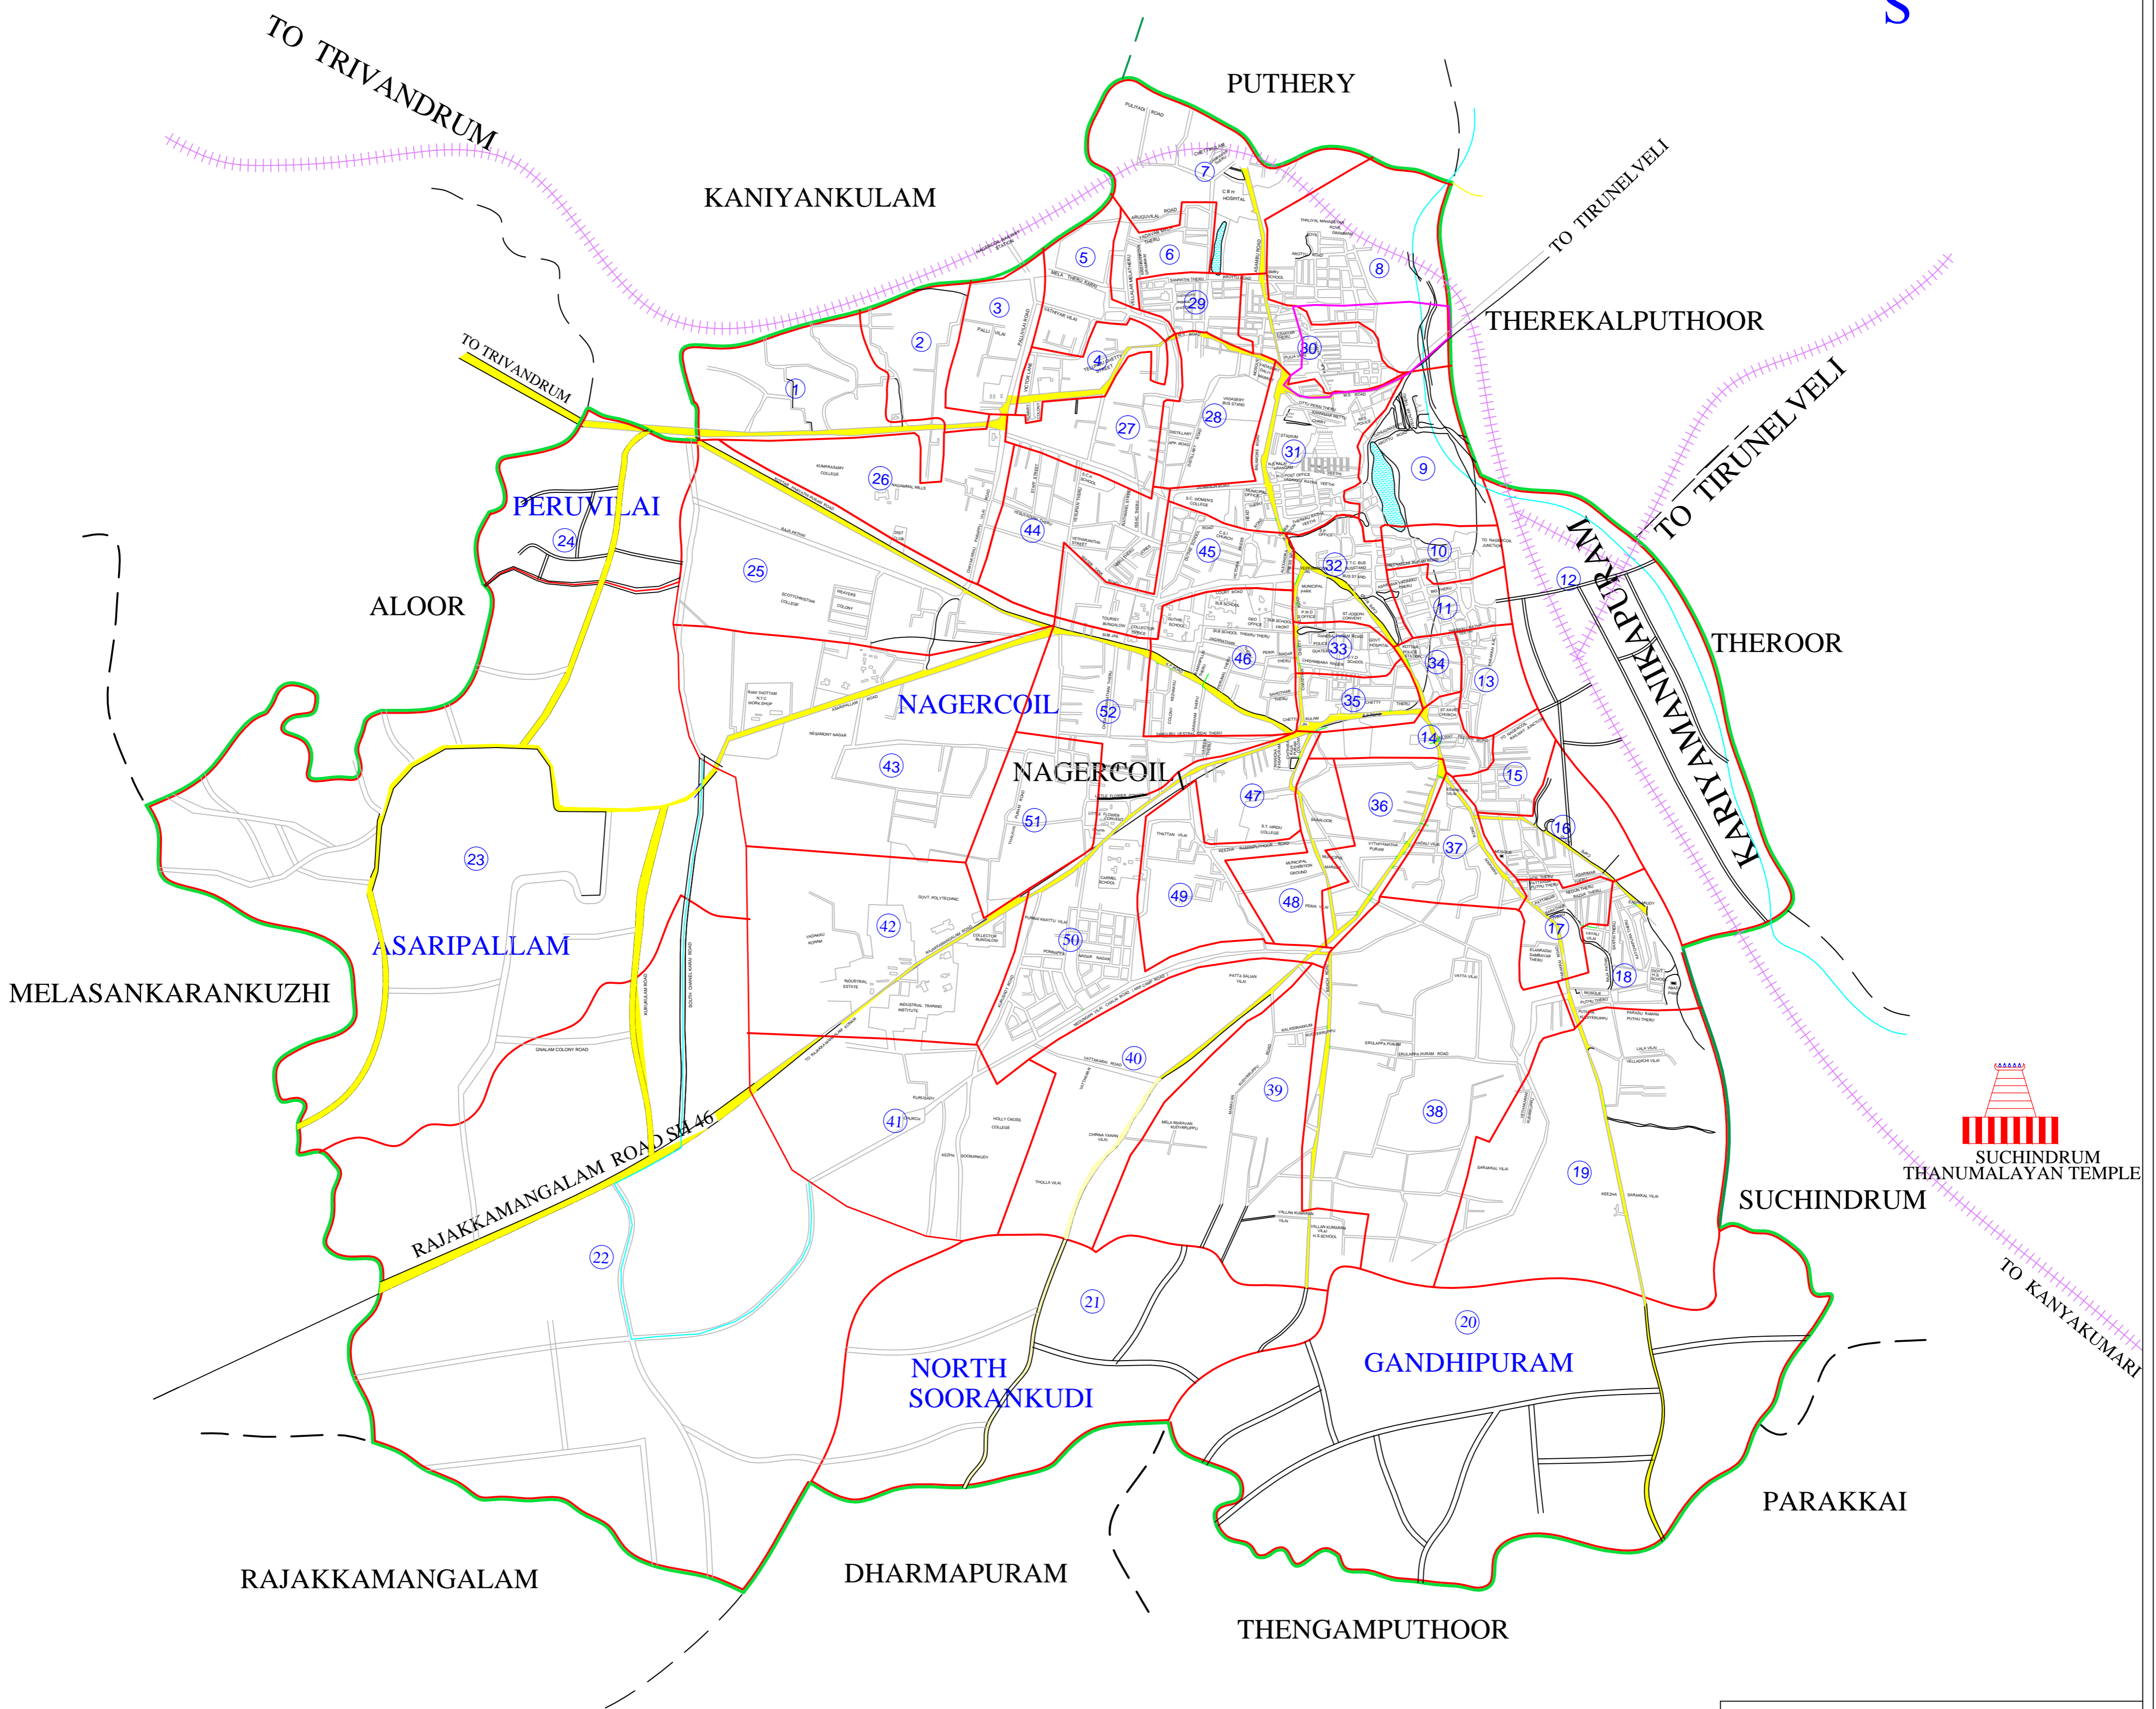

NAGERCOIL MUNICIPALITY WARD MAP

REFERENCE	
MUNICIPAL BOUNDARY	
RAILWAY LINE	
MAJOR ROADS	
WARD BOUNDARY	
WATER BODY	
WARD NUMBER	