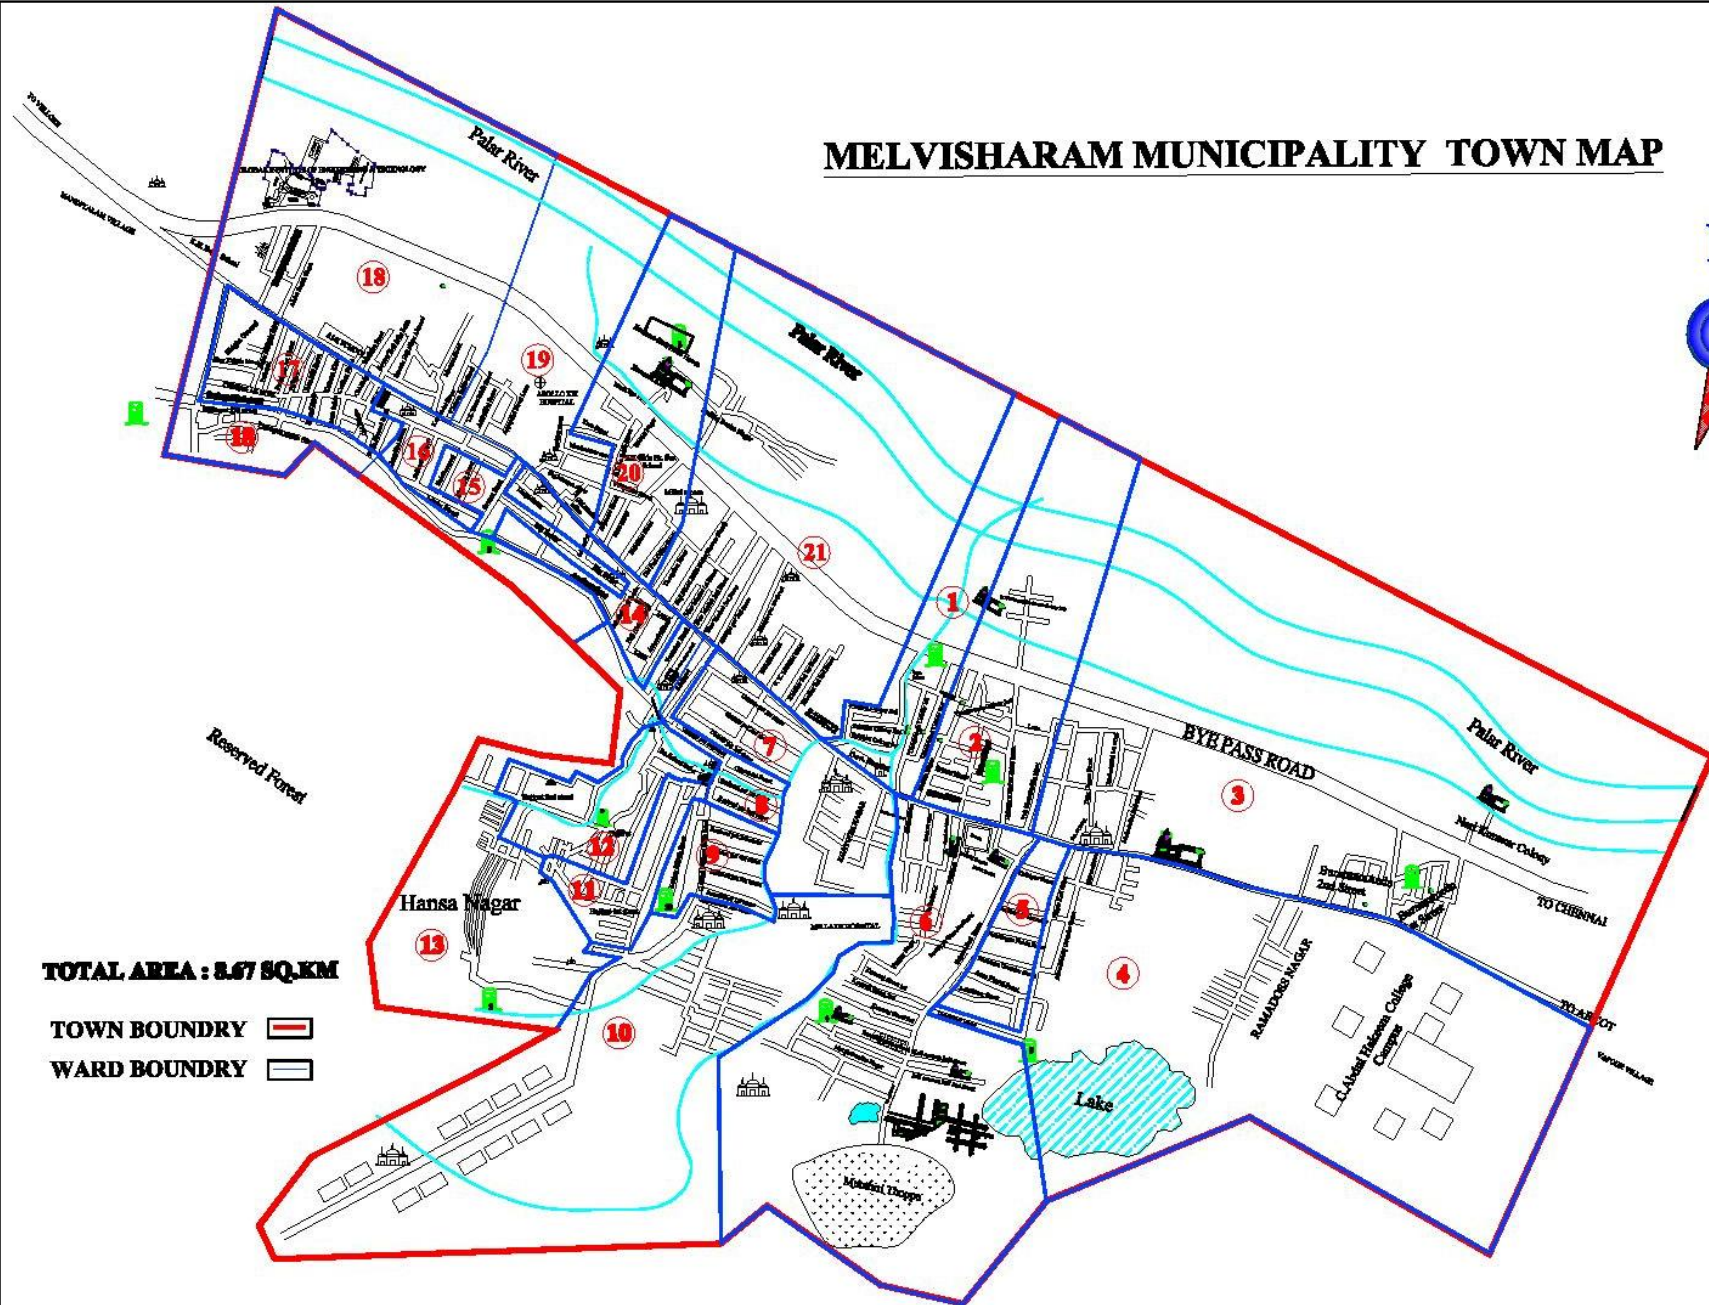

MELVISHARAM MUNICIPALITY TOWN MAP

TOTAL AREA : 8.67 SQ.KM

TOWN BOUNDRY [Red line symbol]
WARD BOUNDRY [Blue line symbol]

**TOWN PLANNING INSPECTOR
MELVISHARAM MUNICIPALITY**

**COMMISSIONER
MELVISHARAM MUNICIPALITY**