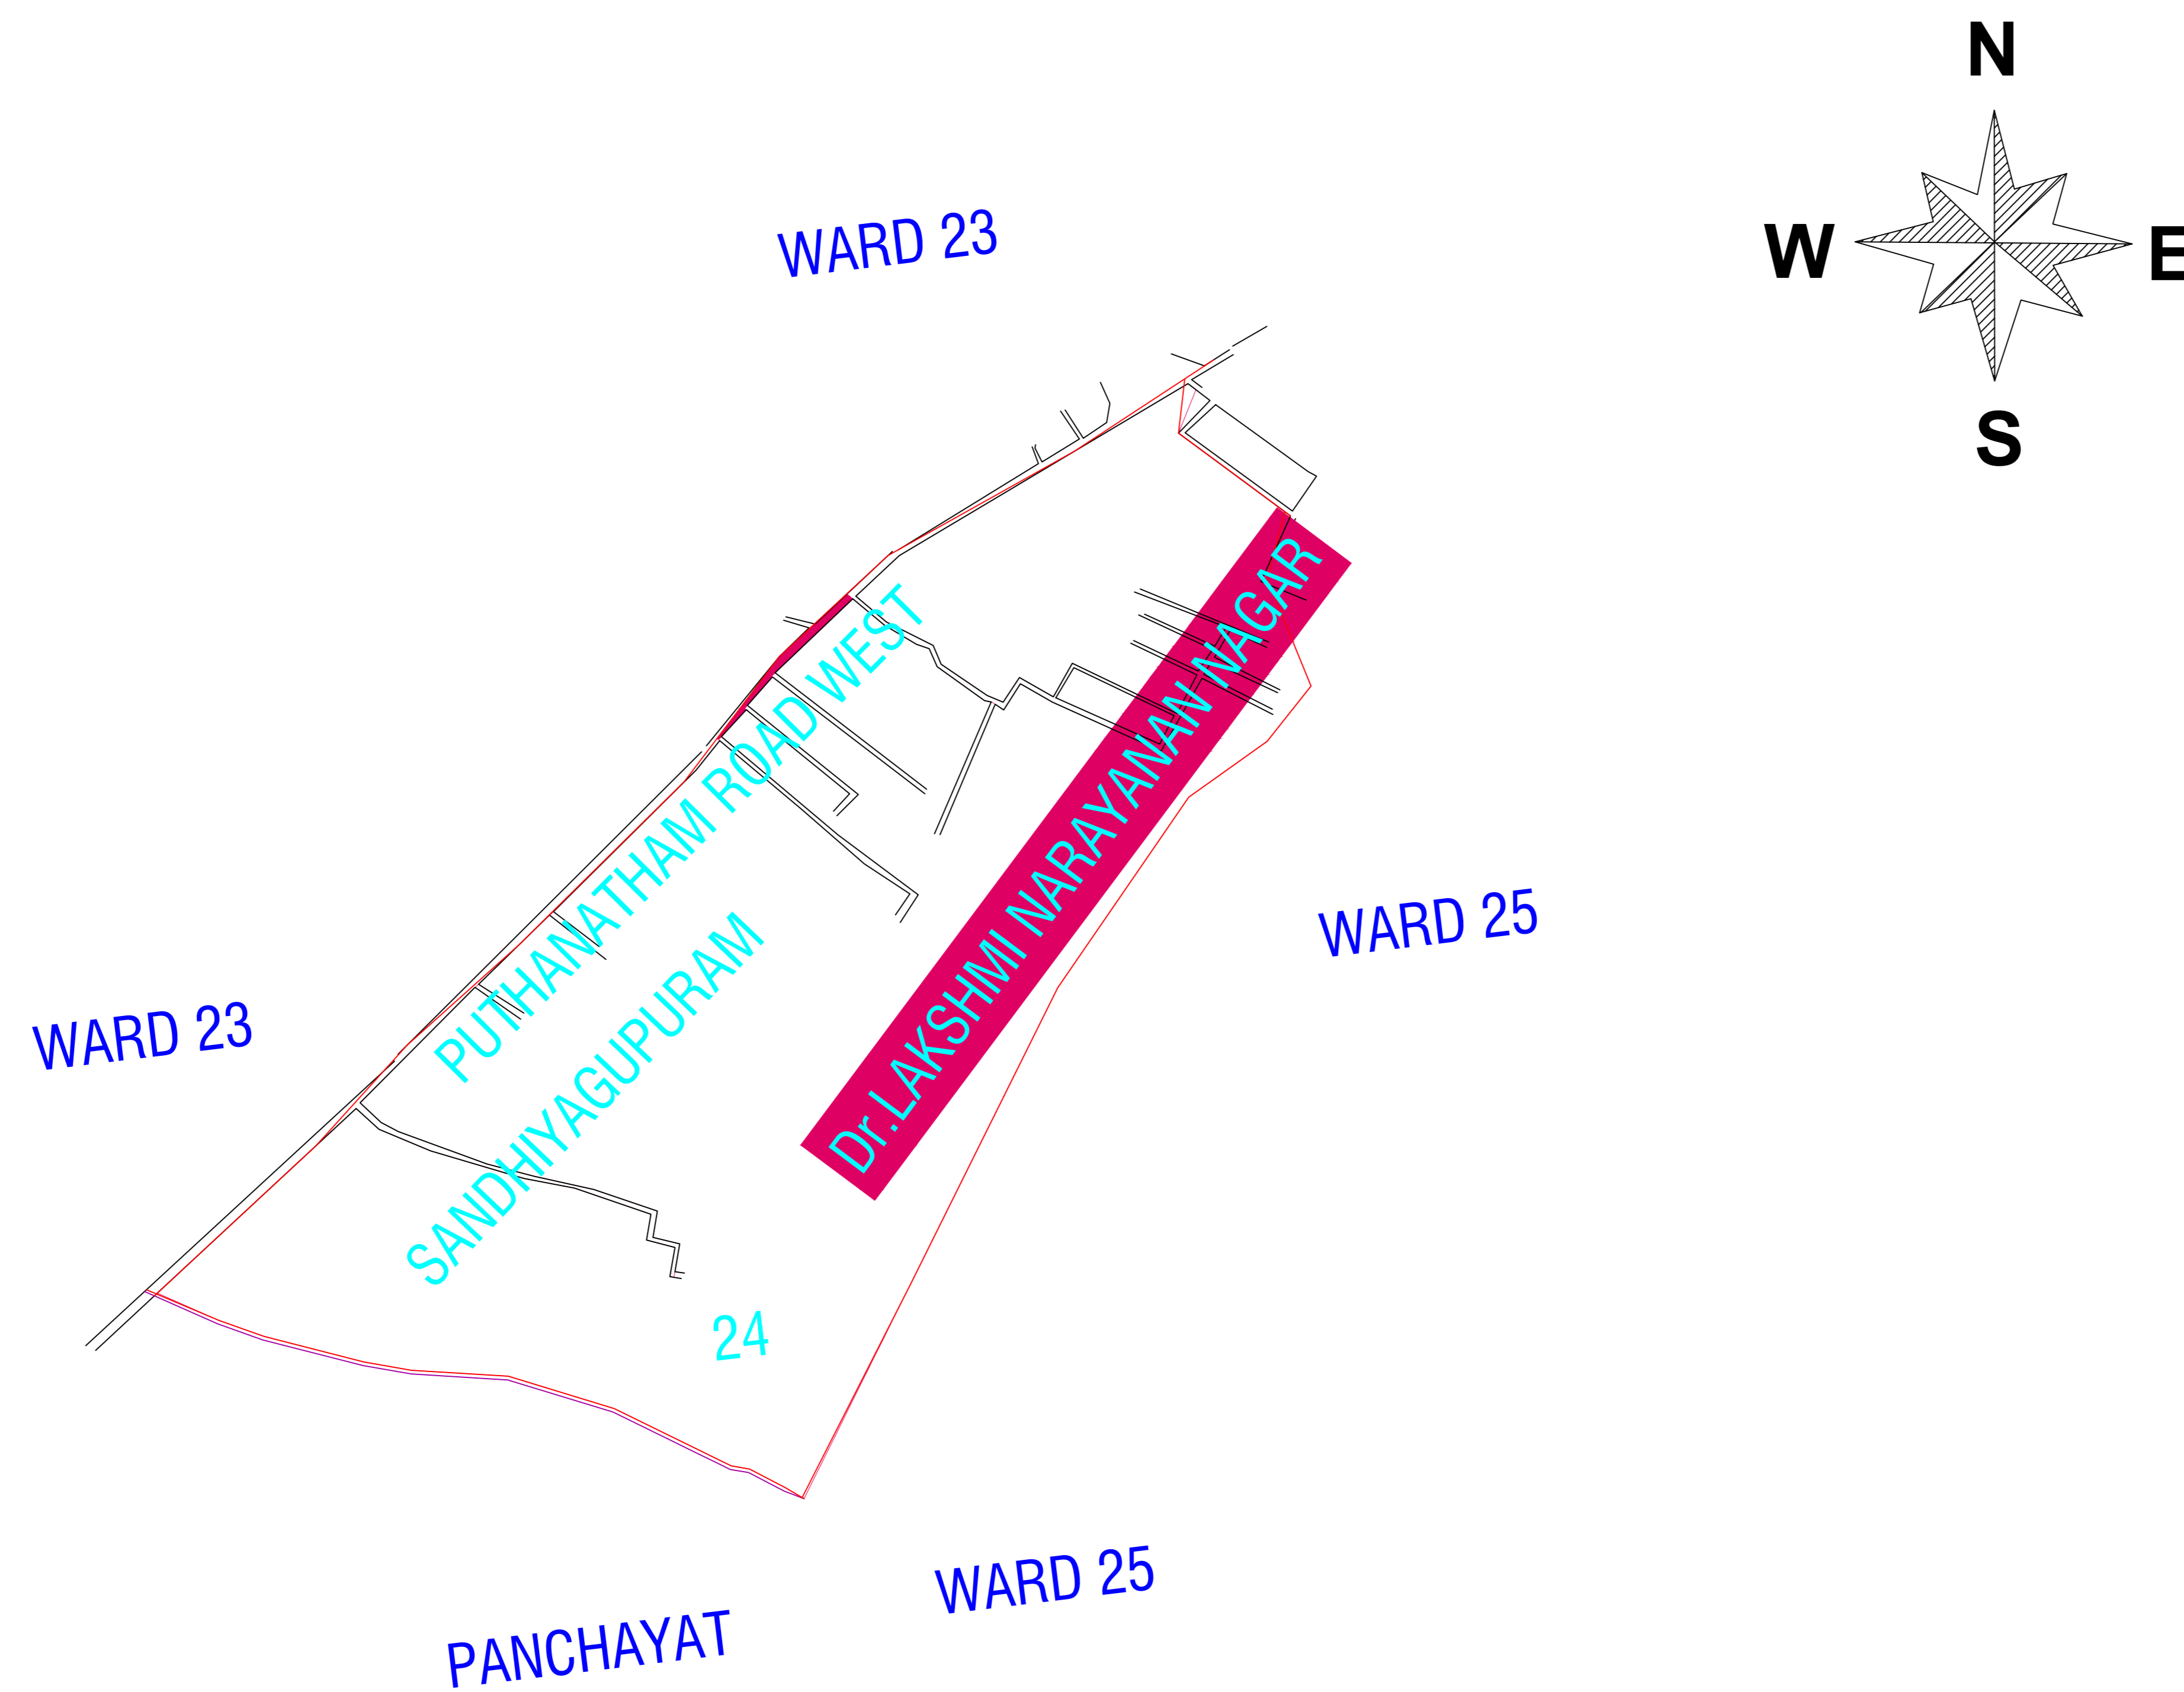

THIRUCHIRAPALLI DISTRICT MANAPPARAI MUNICIPALITY Delimitation Ward Map

STREET NAME:	No. OF RESIDENCY	POPULATION
Dr.LAKSHMI NARAYANAN NAGAR	136	1460
SANDHIYAGUPURAM	73	
PUTHANATHAM ROAD WEST	229	
TOTAL	438	1579

WARD NO:24

- Municipality Boundary
- Ward Boundary
- Road way
- Railway Track
- Highway Line
- Kulam and River

TOWN PLANNING
INSPECTOR

COMMISSIONER
MANAPPARAI MUNICIPALITY