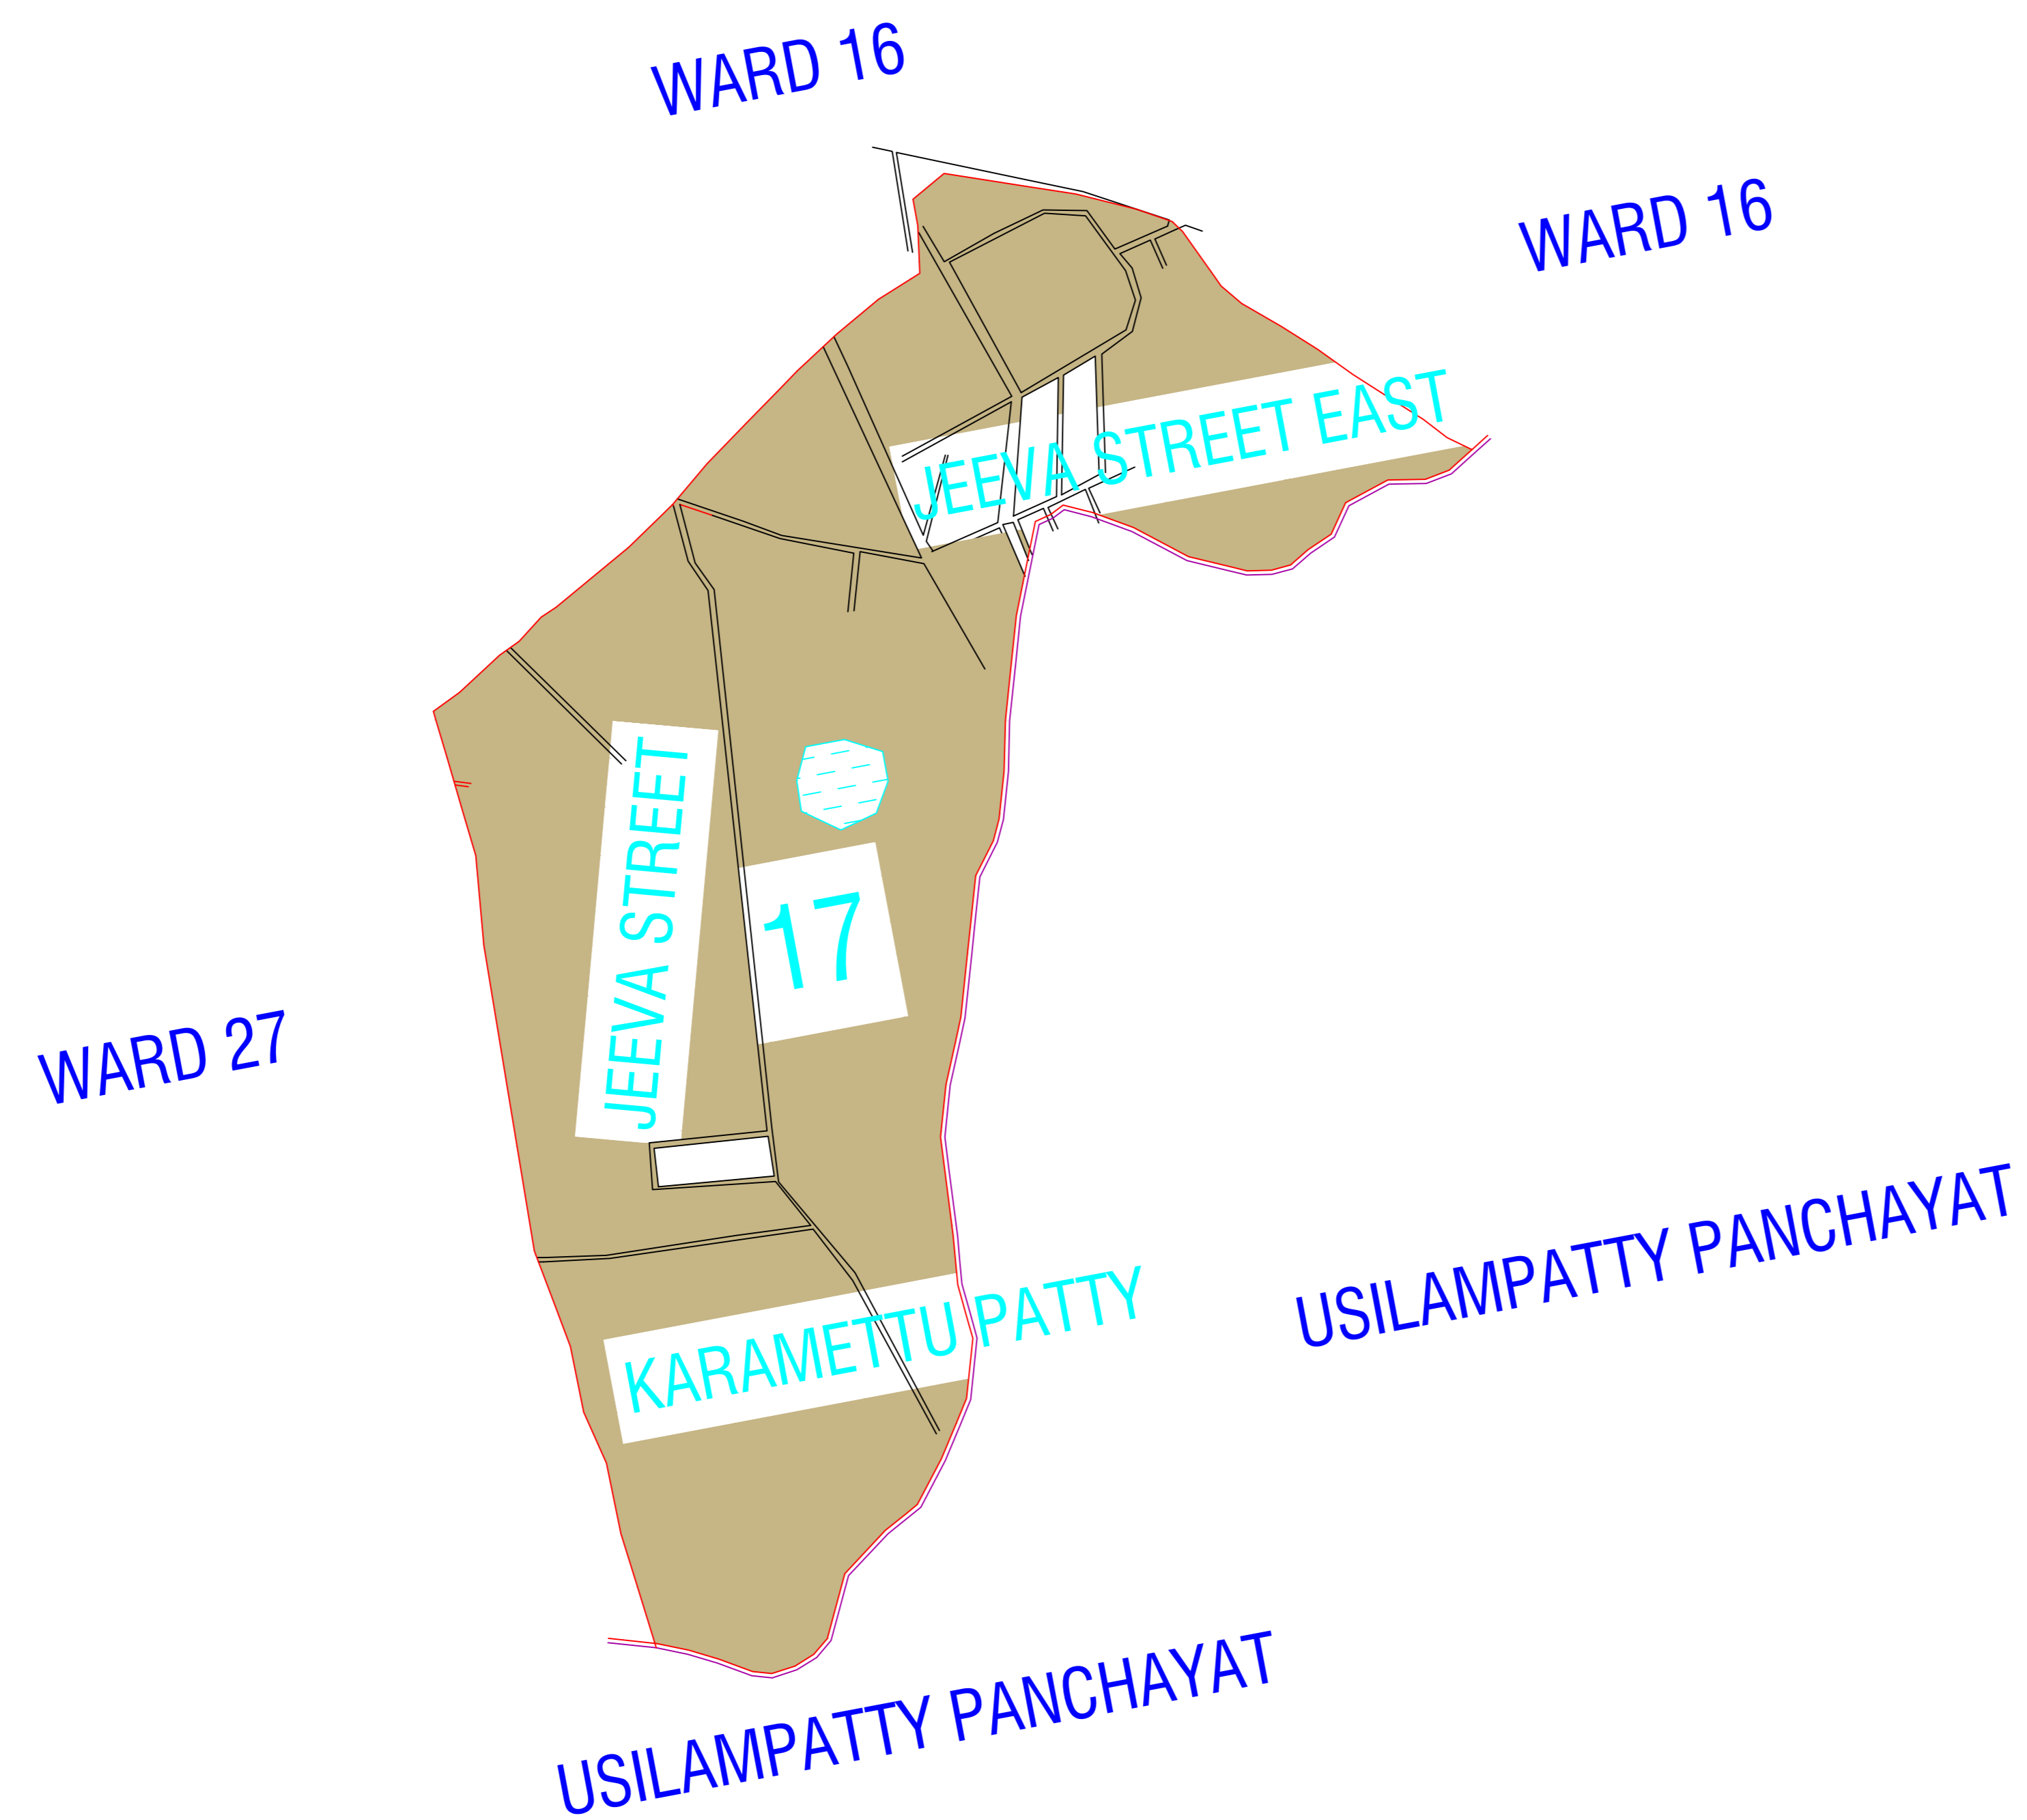

THIRUCHIRAPALLI DISTRICT MANAPPARAI MUNICIPALITY Delimitation Ward Map

STREET NAME:	No. OF RESIDENCY	POPULATION
JEEVA STREET EAST JEEVA STREET WEST KARAMETTU PATTY	187 158 67	1485
TOTAL	412	1485

- Municipality Boundary
- Ward Boundary
- Road way
- Railway Track
- Highway Line
- Kulam and River

WARD NO:17

TOWN PLANNING
INSPECTOR

COMMISSIONER
MANAPPARAI MUNICIPALITY