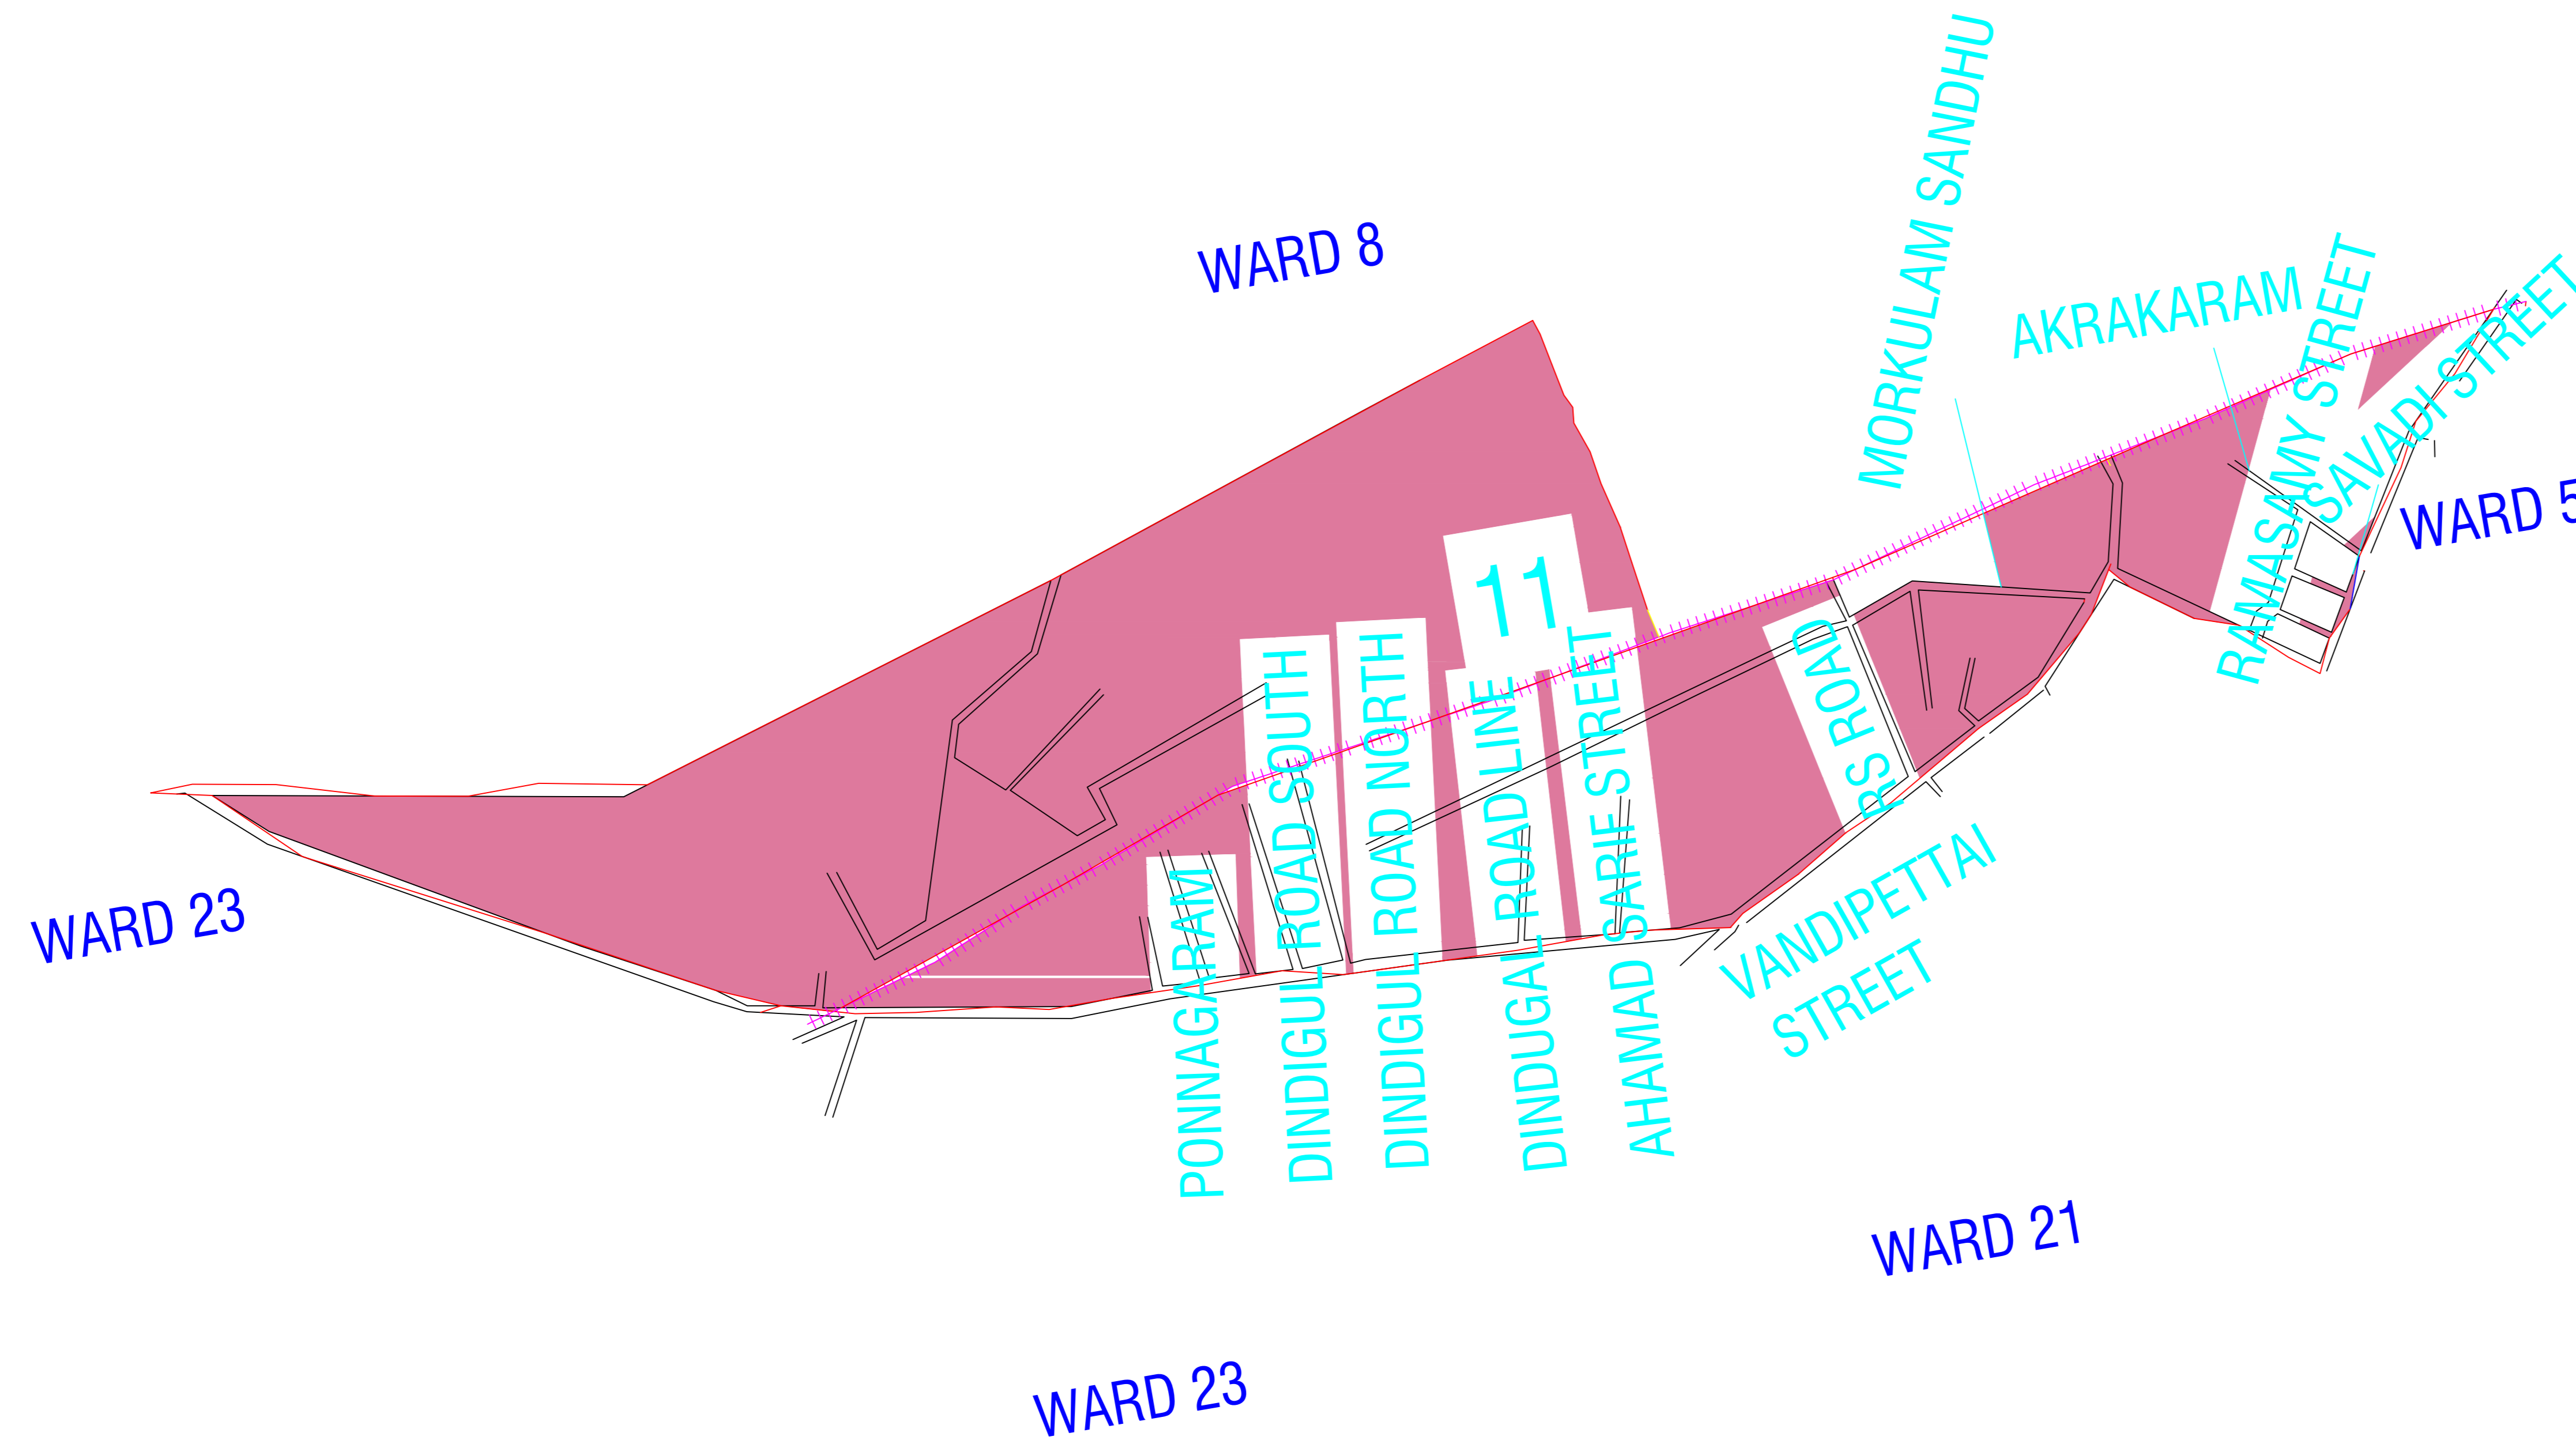

# THIRUCHIRAPALLI DISTRICT MANAPPARAI MUNICIPALITY Delimitation Ward Map

STREET NAME:	No. OF RESIDENCY	POPULATION
DINDIGUL ROAD NORTH	69	1535
DINDIGUL ROAD SOUTH	53	
PONNAGARAM	59	
RS ROAD	25	
AKRAKARAM	4	
DINDUGAL ROAD LINE	5	
MORKULAM ROAD	47	
MORKULAM SANDHU	18	
AHAMAD SARIF STREET	23	
RAMASAMY STREET	69	
SAVADI STREET	1	
VANDIPETTAI STREET	5	
<b>TOTAL</b>	<b>426</b>	

- Municipality Boundary
- Ward Boundary
- Road way
- Railway Track
- Highway Line
- Kulam and River

**WARD NO:11**

TOWN PLANNING  
INSPECTOR

COMMISSIONER  
MANAPPARAI MUNICIPALITY