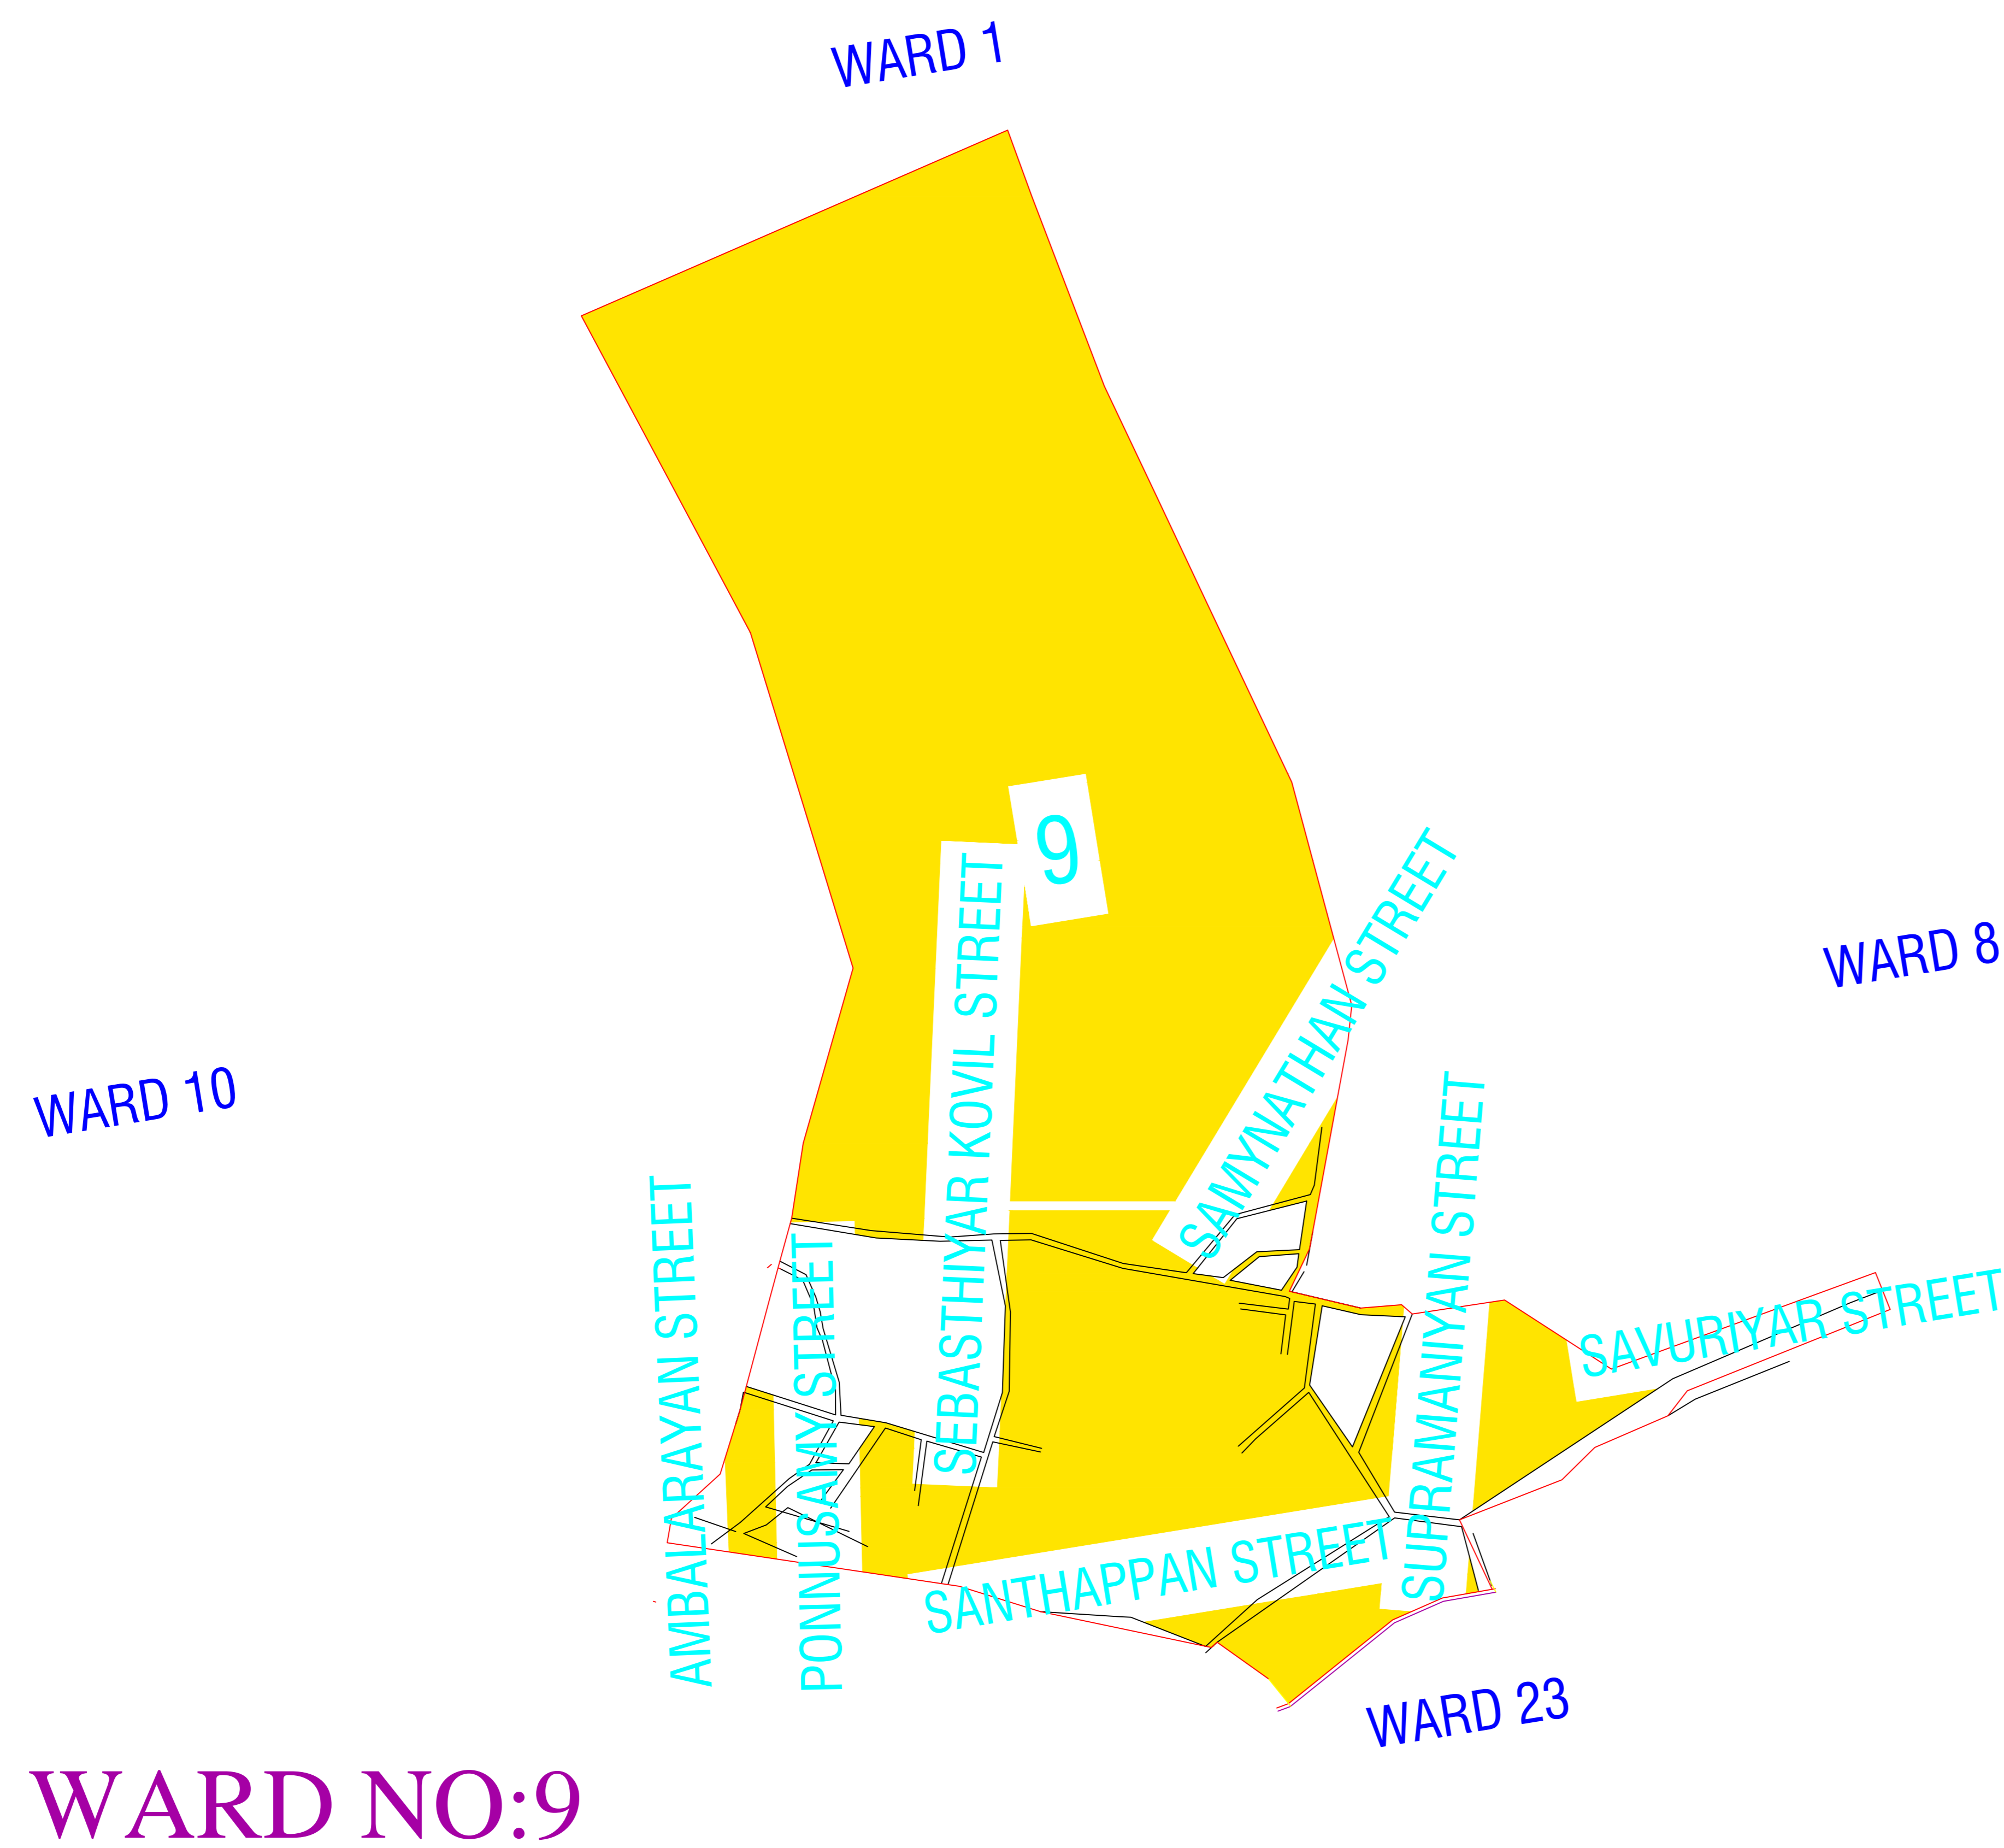

THIRUCHIRAPALLI DISTRICT MANAPPARAI MUNICIPALITY Delimitation Ward Map

STREET NAME:	No. OF RESIDENCY	POPULATION
SOWRIAPPAN STREET	11	1507
SAMYNATHAN STREET	17	
SANTHAPPAN STREET	37	
SUPRAMANIYAN STREET	29	
SAVURIYAR STREET	28	
PICHAIMUTHU STREET	44	
AMBALARAYAN STREET	12	
SEBASTHIYAR KOVIL STREET	39	
ANTHONIYAR STREET	82	
PONNUSAMY STREET	19	
TOTAL	418	

- Municipality Boundary
- Ward Boundary
- Road way
- Railway Track
- Highway Line
- Kulam and River

TOWN PLANNING
INSPECTOR

COMMISSIONER
MANAPPARAI MUNICIPALITY