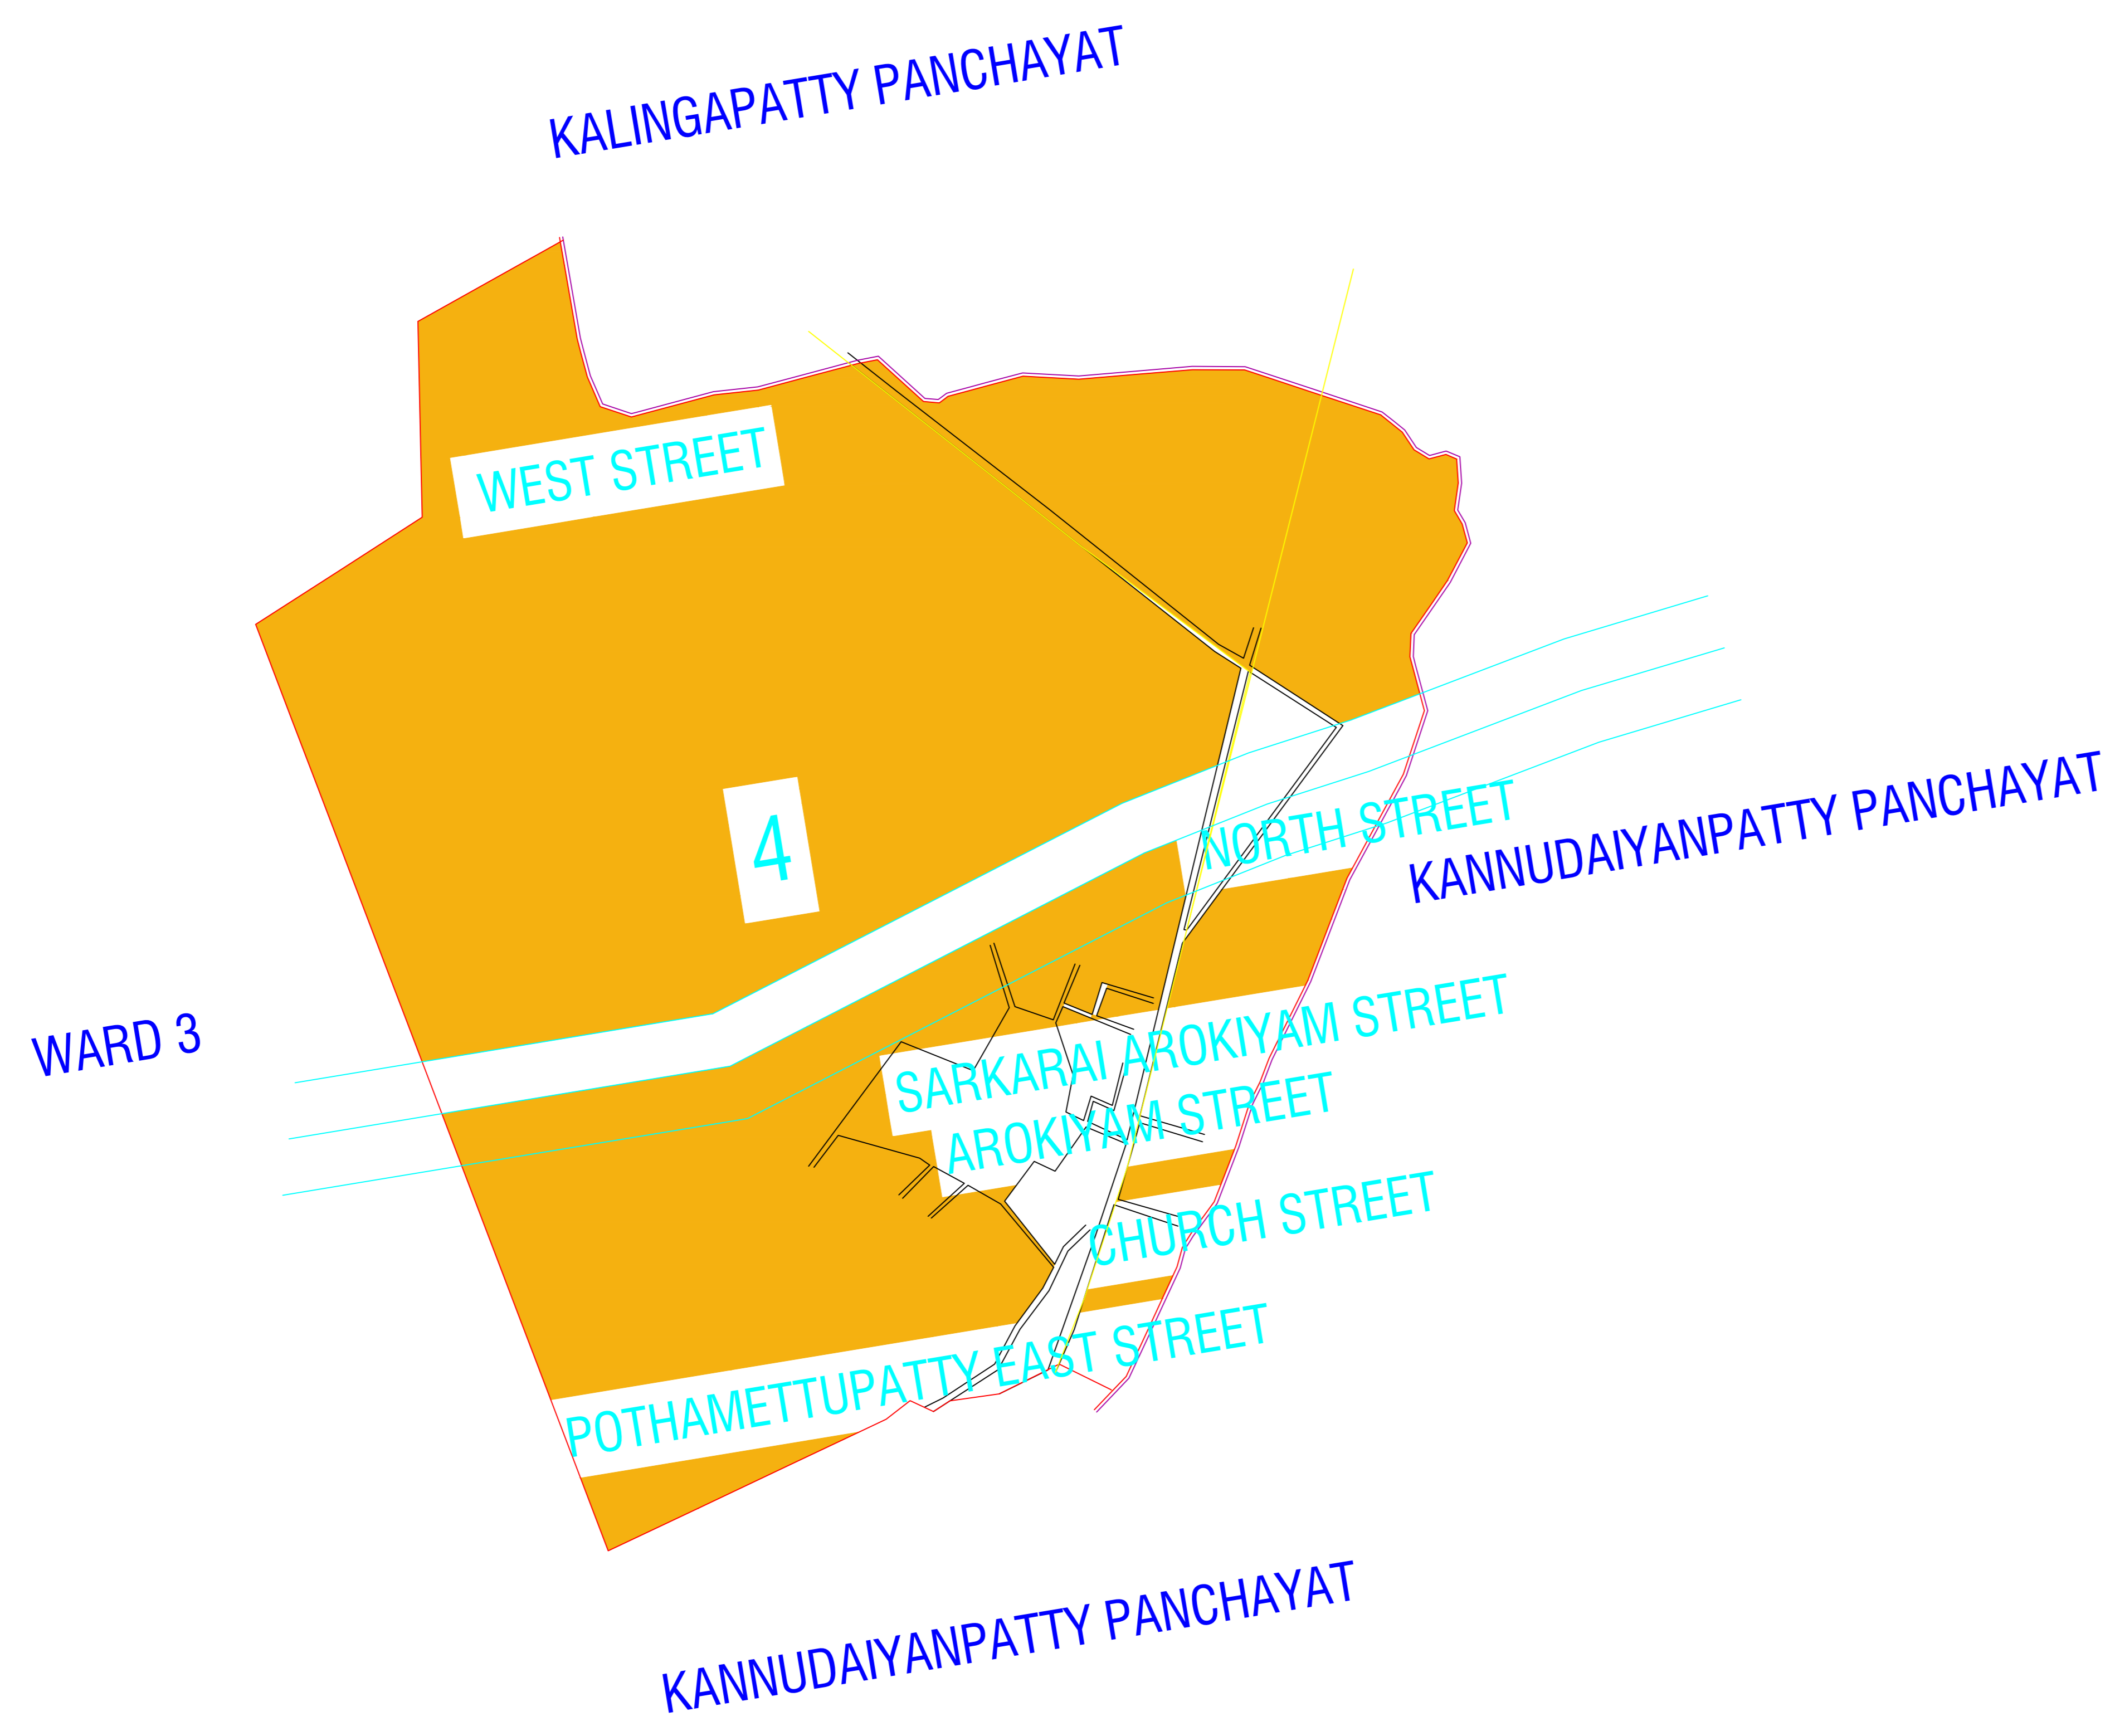

THIRUCHIRAPALLI DISTRICT MANAPPARAI MUNICIPALITY Delimitation Ward Map

STREET NAME:	No. OF RESIDENCY	POPULATION
POTHAMETTUPATTY EAST STREET	144	1521
WEST STREET	140	
NORTH STREET	75	
AROKIYAM STREET	13	
SARKARAI AROKIYAM STREET	41	
CHURCH STREET	63	
TOTAL	422	1521

- Municipality Boundary
- Ward Boundary
- Road way
- Railway Track
- Highway Line
- Kulam and River

WARD NO:4

TOWN PLANNING
INSPECTOR

COMMISSIONER
MANAPPARAI MUNICIPALITY