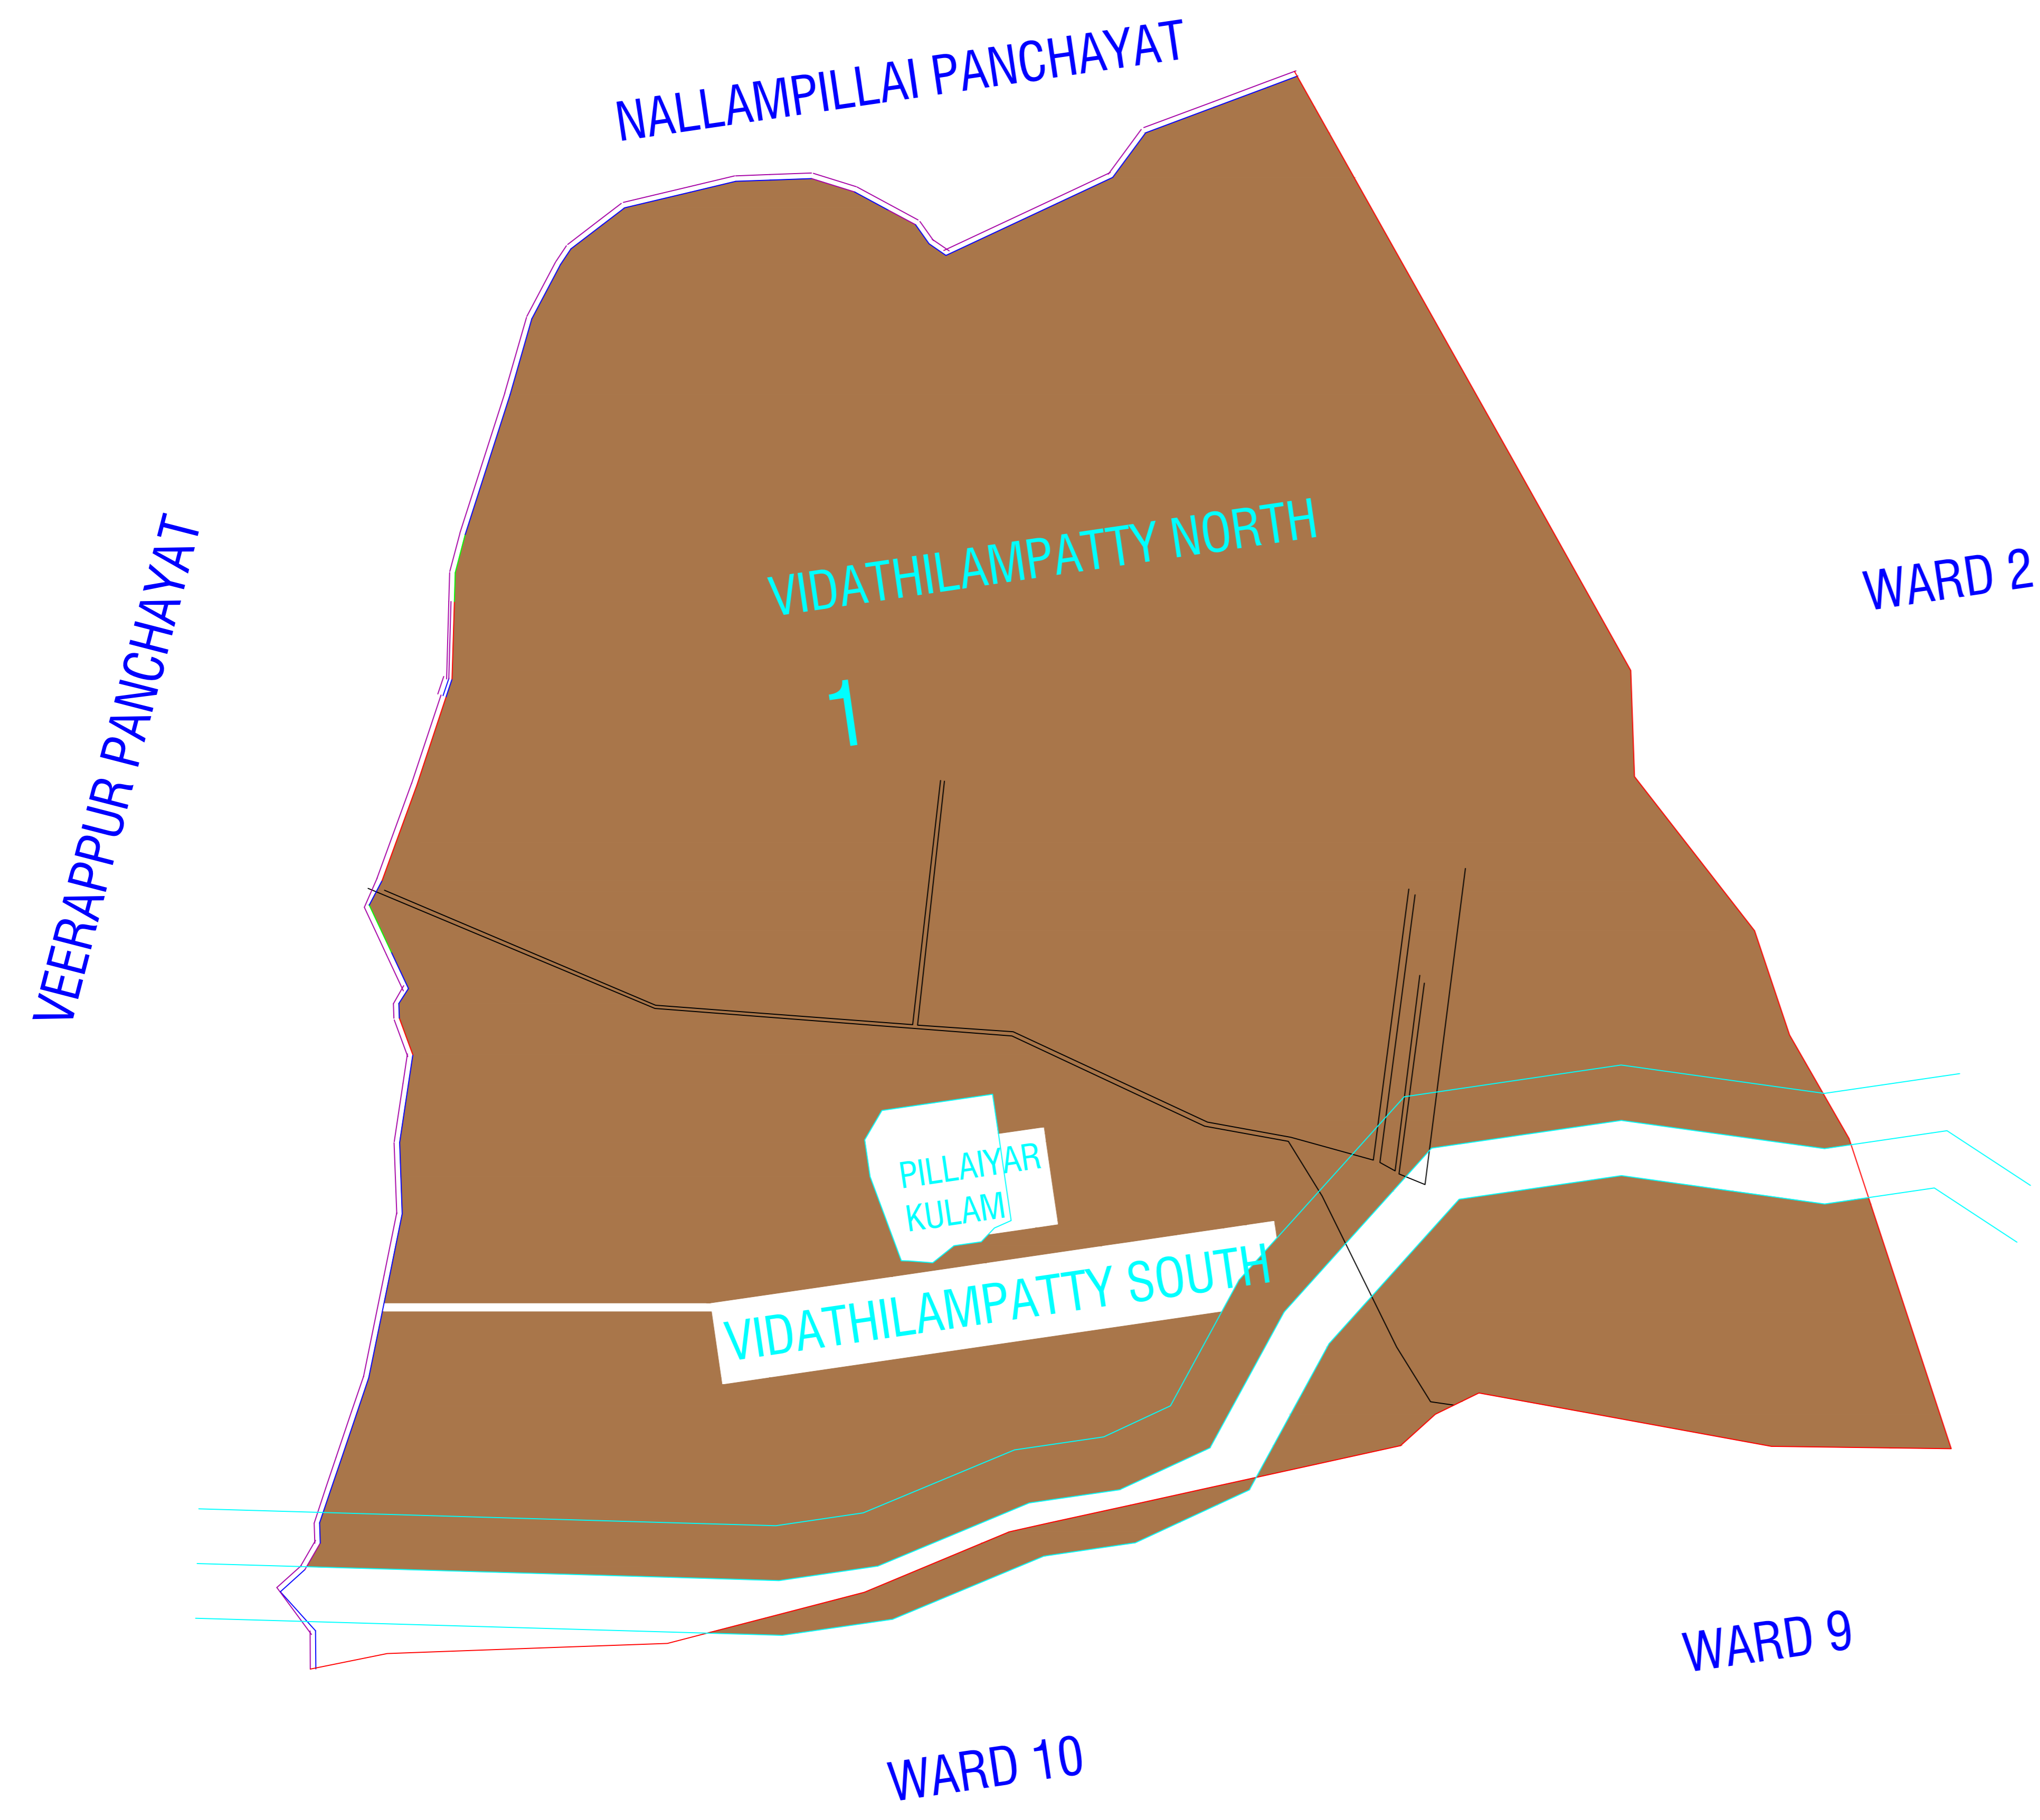

THIRUCHIRAPALLI DISTRICT MANAPPARAI MUNICIPALITY Delimitation Ward Map

STREET NAME:	No. OF RESIDENCY	POPULATION
VIDATHILAMPATTY NORTH VIDATHILAMPATTY SOUTH	93 283	1355
TOTAL	376	1355

WARD NO:1

- Municipality Boundary
- Ward Boundary
- Road way
- Railway Track
- Highway Line
- Kulam and River

TOWN PLANNING
INSPECTOR

COMMISSIONER
MANAPPARAI MUNICIPALITY