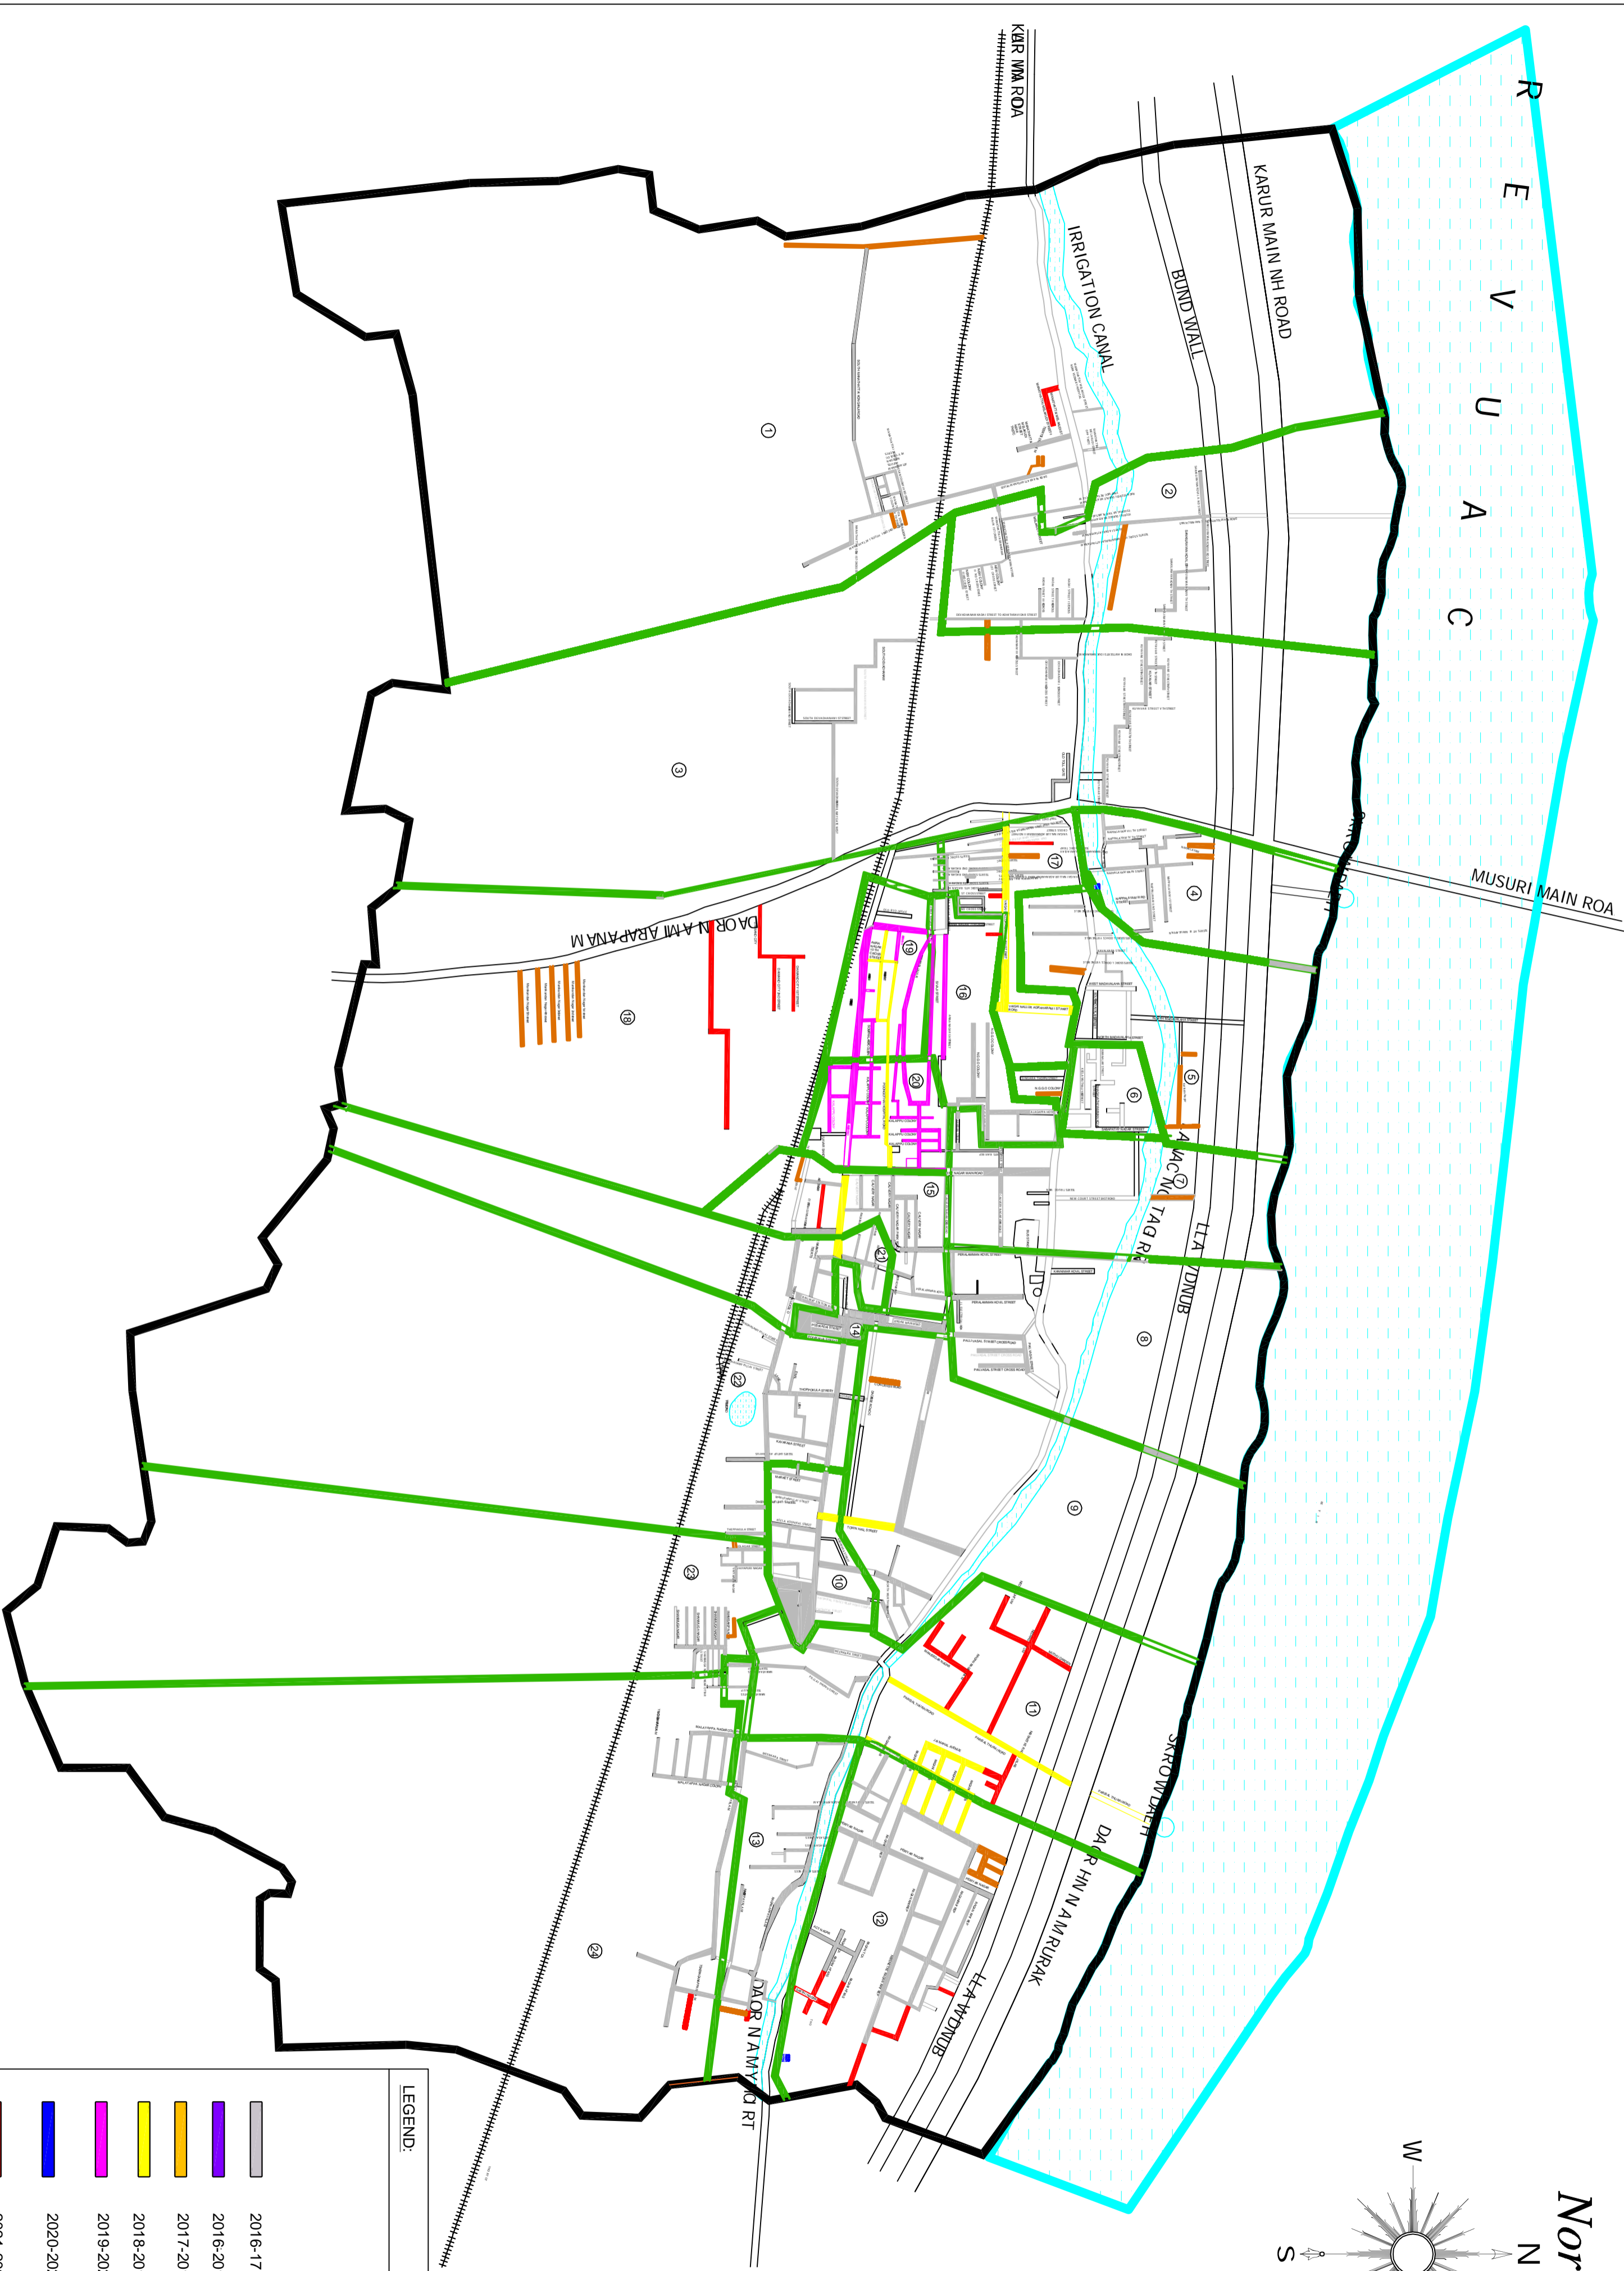

Y

R
E
V
U
A
C
I
O
N

MUSURI MAIN ROAD

KARUR MAIN NH ROAD

IRRIGATION CANAL

BUND WALL

KARUR MA ROA

DAOR N AM ABAPANA M

AMC TAG R

LLA DNUR

SKROWDATH

DAOR HN AM RURAK

LLA WDNUR

DAOR N AM YD RT

North

LEGEND:

- 2016-17 Before
- 2016-2017
- 2017-2018
- 2018-2019
- 2019-2020
- 2020-2021
- 2021-2022
- Earthen Road

KULTHALAI MUNICIPALITY
DETAILS OF ROADS