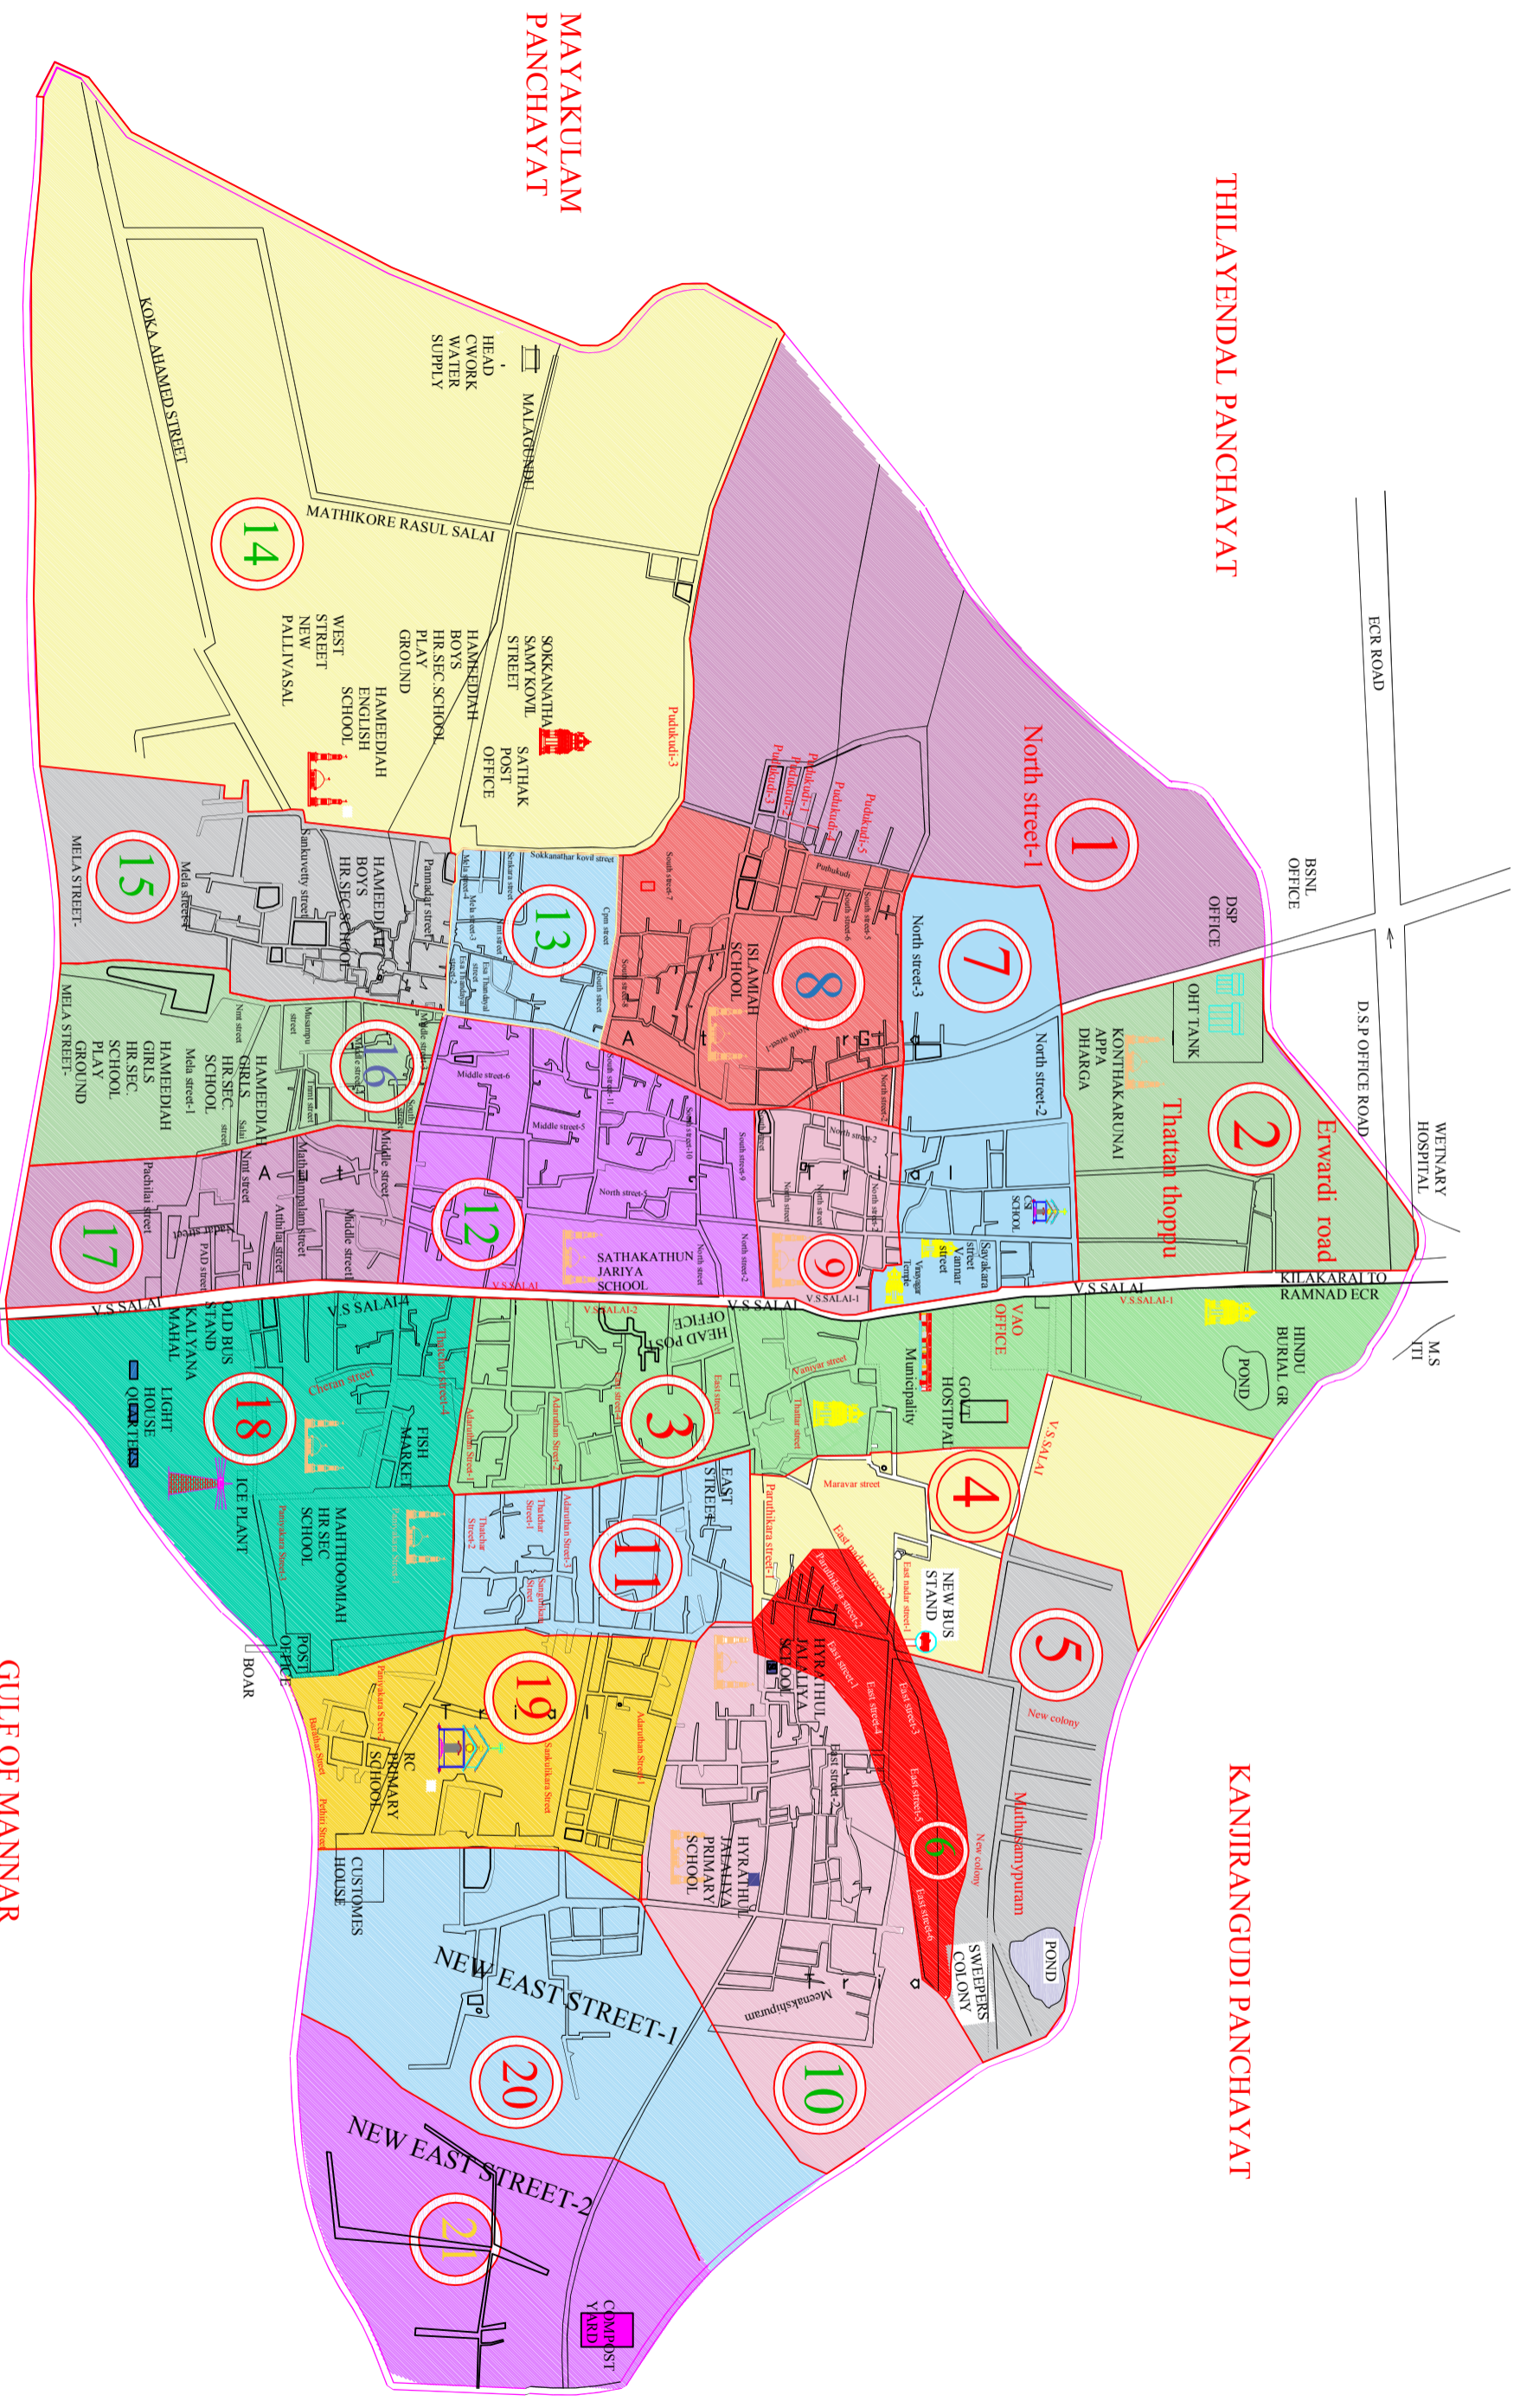

KEELAKARAI MUNICIPALITY RAMANATHAPURAM DISTRICT WARD DELIMITATION FINAL DRAFT PROPOSAL MAP

THILAYENDAL PANCHAYAT

KANJIRANGUDI PANCHAYAT

MAYAKULAM PANCHAYAT

GULF OF MANNAR

GULF OF MANNAR