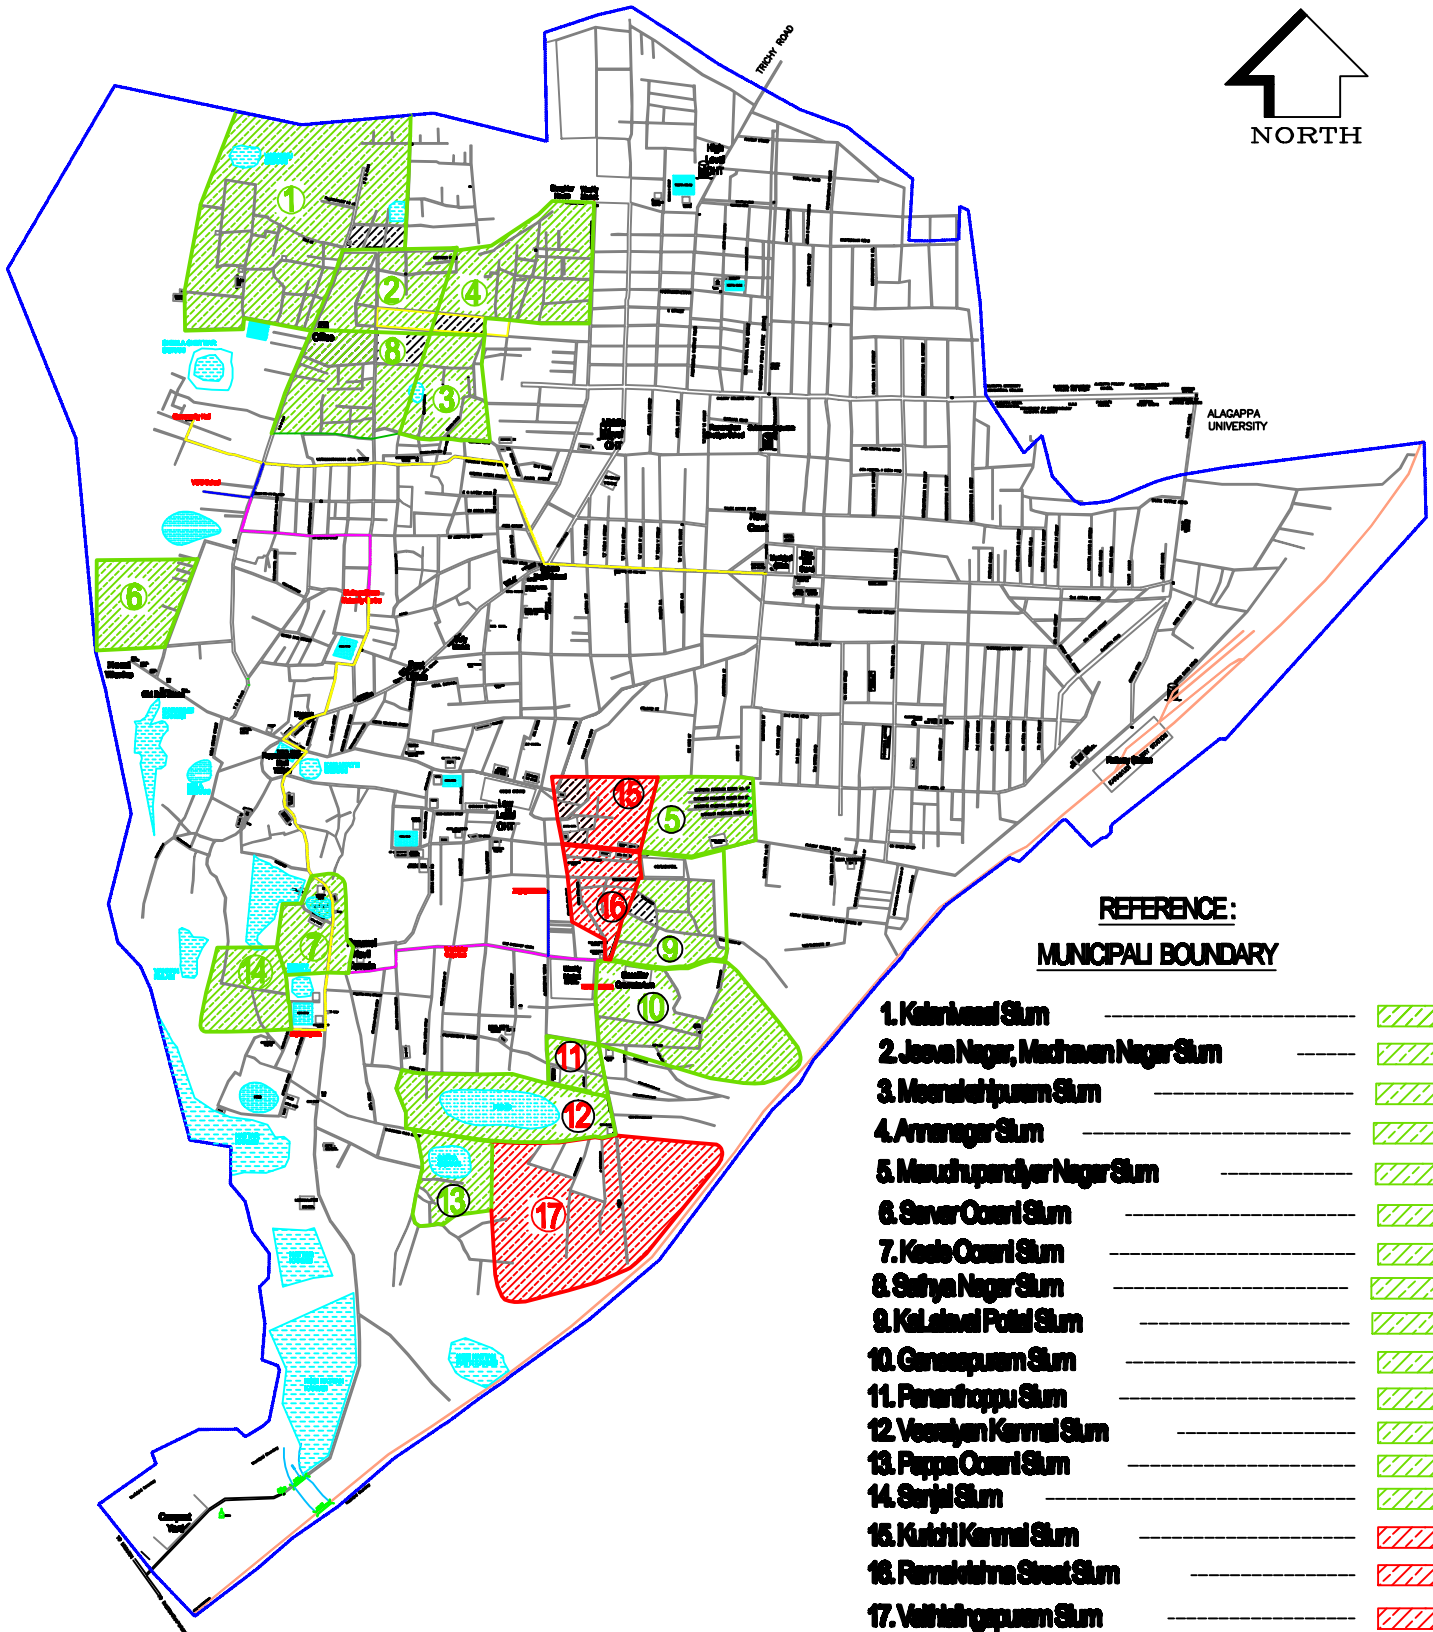

KARAIKUDI MUNICIPALITY

REFERENCE:
MUNICIPALI BOUNDARY

- | | | |
|--|-------|--|
| 1. Kalakudi Slum | ----- | |
| 2. Jeeva Nagar, Madhavan Nagar Slum | ----- | |
| 3. Meenakshipuam Slum | ----- | |
| 4. Annanagar Slum | ----- | |
| 5. Mauchupandya Nagar Slum | ----- | |
| 6. Sevar Coari Slum | ----- | |
| 7. Keela Coari Slum | ----- | |
| 8. Sahya Nagar Slum | ----- | |
| 9. Kalaladi Pottai Slum | ----- | |
| 10. Ganespuam Slum | ----- | |
| 11. Peranthoppu Slum | ----- | |
| 12. Veenjan Kermal Slum | ----- | |
| 13. Pappa Coari Slum | ----- | |
| 14. Sarjai Slum | ----- | |
| 15. Kuzhi Kermal Slum | ----- | |
| 16. Ramakrishna Street Slum | ----- | |
| 17. Velhalingpuam Slum | ----- | |