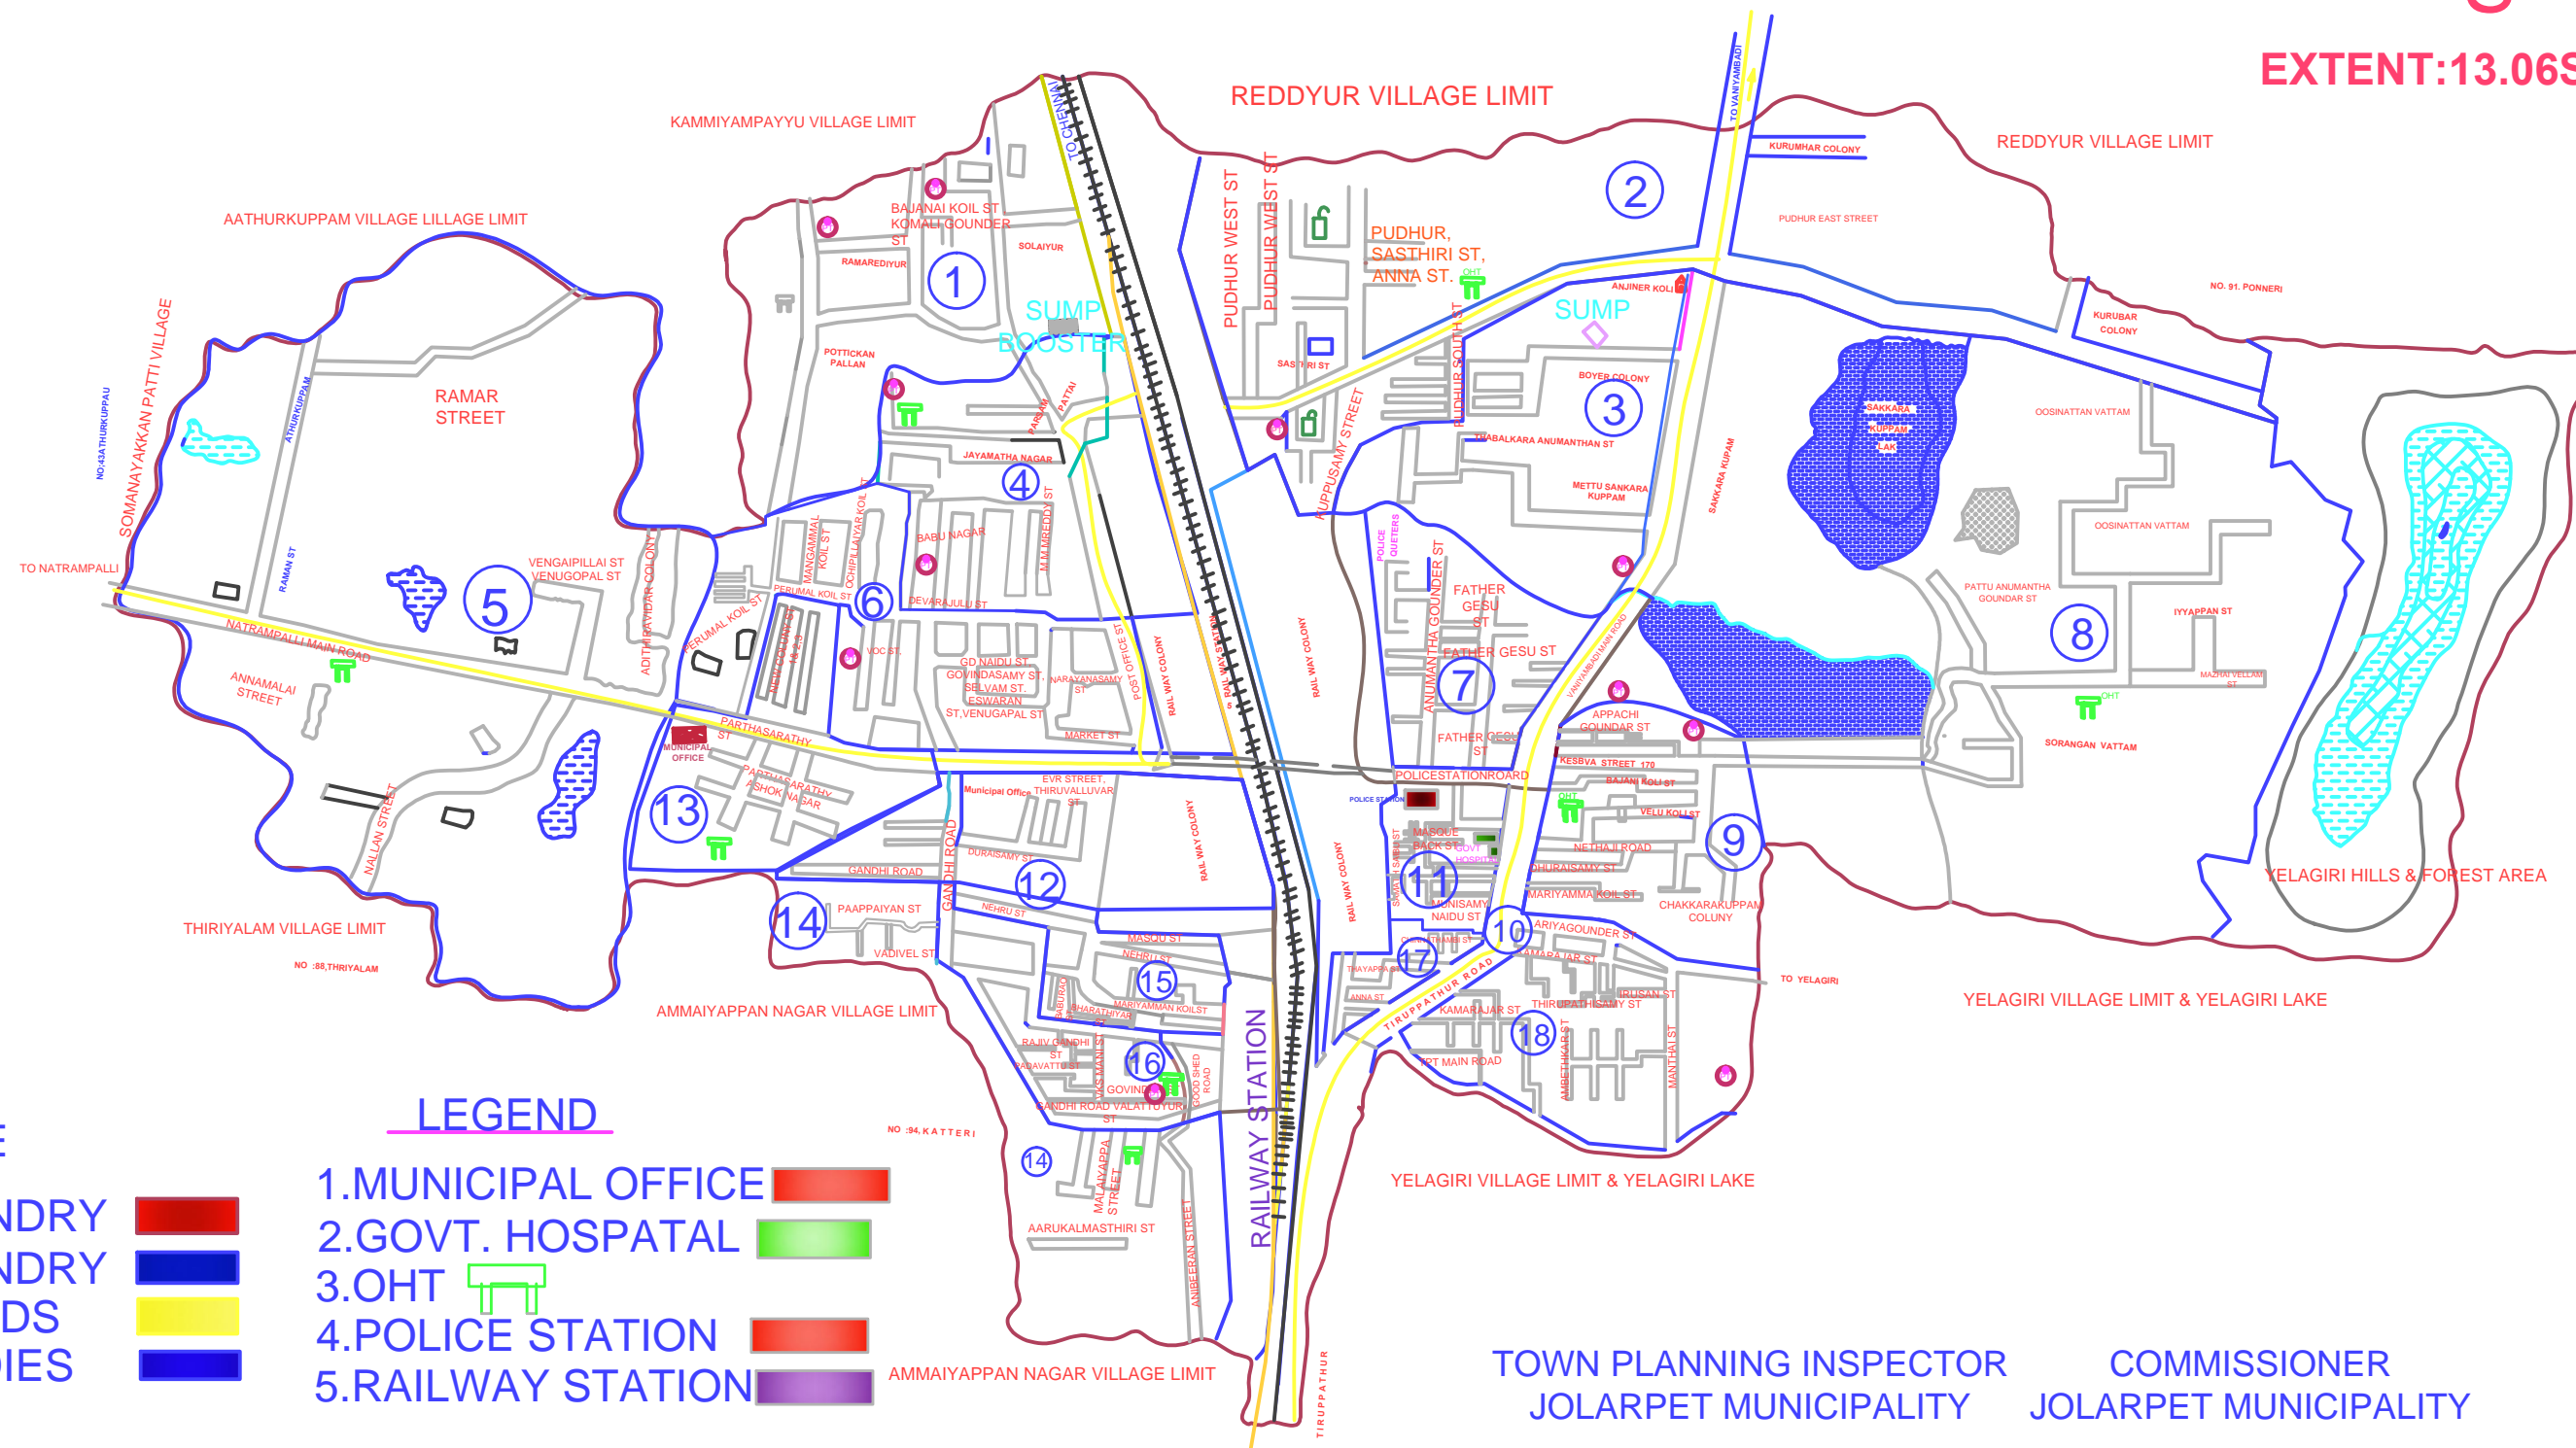

JOLARPET MUNICIPALITY

DELIMITATION -2017 PROPOSED WARD DETAILS

EXTENT:13.06Sq.Km

REFERENCE

- TOWN BOUNDRY
- WARD BOUNDRY
- MAJOR ROADS
- WATER BODIES

LEGEND

- 1.MUNICIPAL OFFICE
- 2.GOV.T. HOSPITAL
- 3.OHT
- 4.POLICE STATION
- 5.RAILWAY STATION

TOWN PLANNING INSPECTOR
JOLARPET MUNICIPALITY

COMMISSIONER
JOLARPET MUNICIPALITY