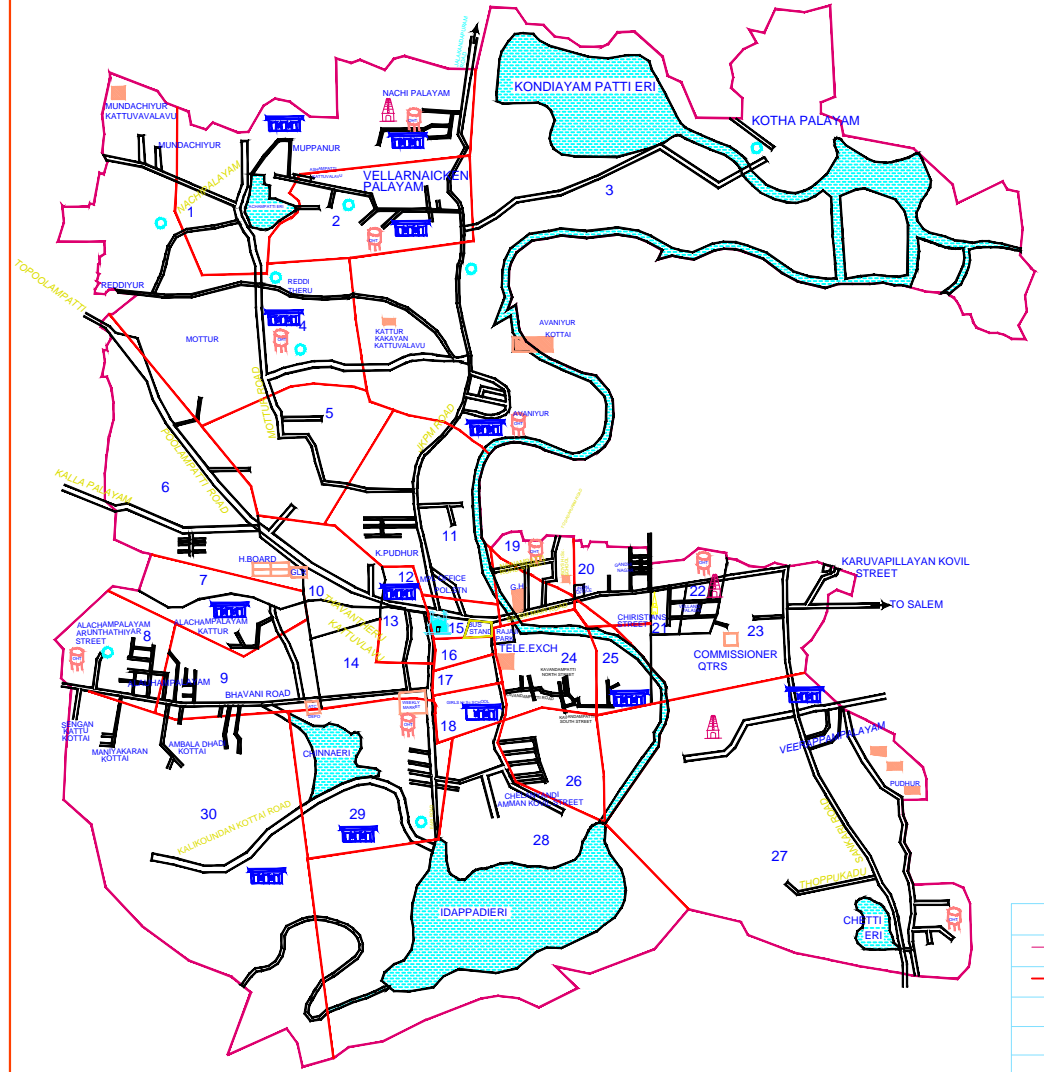

# IDAPPADI MUNICIPALITY TOWN MAP

### REFERENCE

TOTAL No.OF WARDS:30	
	MUNICIPALBOUNDRY
	WARD BOUNDRY
	TEMPLE
	CHURCH
	MOSQUE
	MUNICIPAL SCHOOL
	OVER HEAD TANK
	BUS STAND