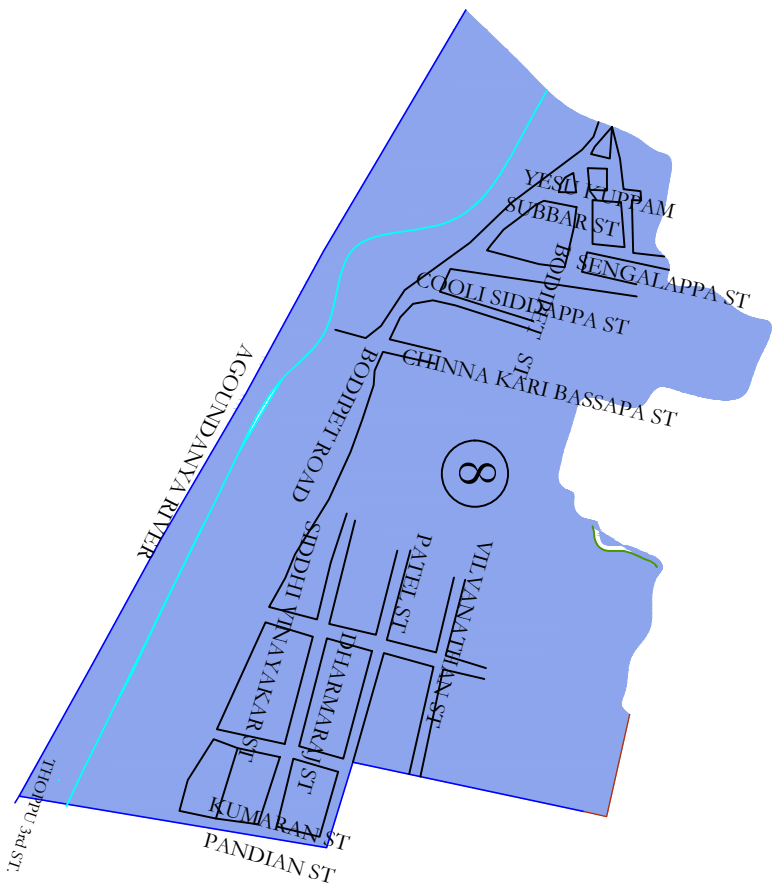

VELLORE DISTRICT

GUDIYATHAM MUNICIPALITY

WARD NO:8

TOWN BOUNDARY

TOWN BOUNDARY

WARD NO:10,24

WARD NO:9,25,26