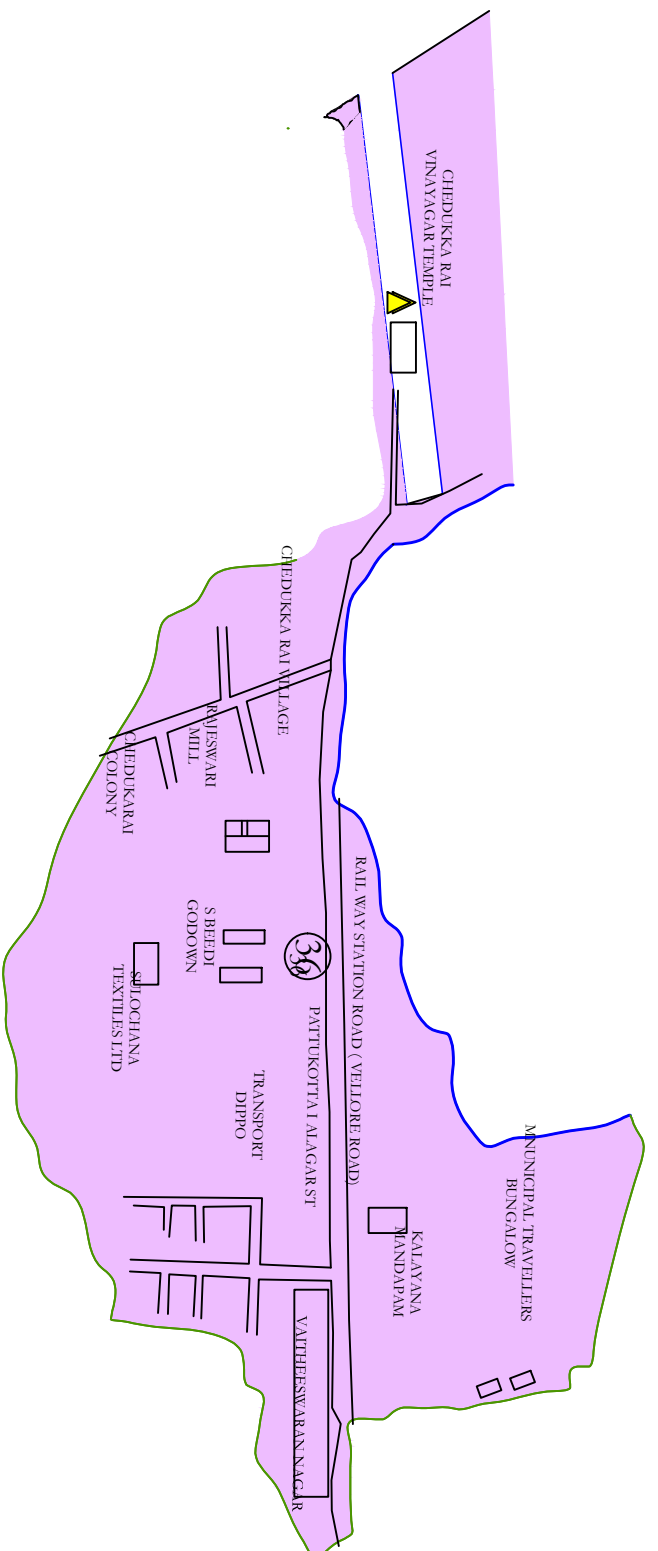

VELLORE DISTRICT

GUDIYATHAM MUNICIPALITY

WARD NO:36

TOWN BOUNDARY

TO VELLORE

WARD NO:35

TOWN BOUNDARY

TOWN BOUNDARY