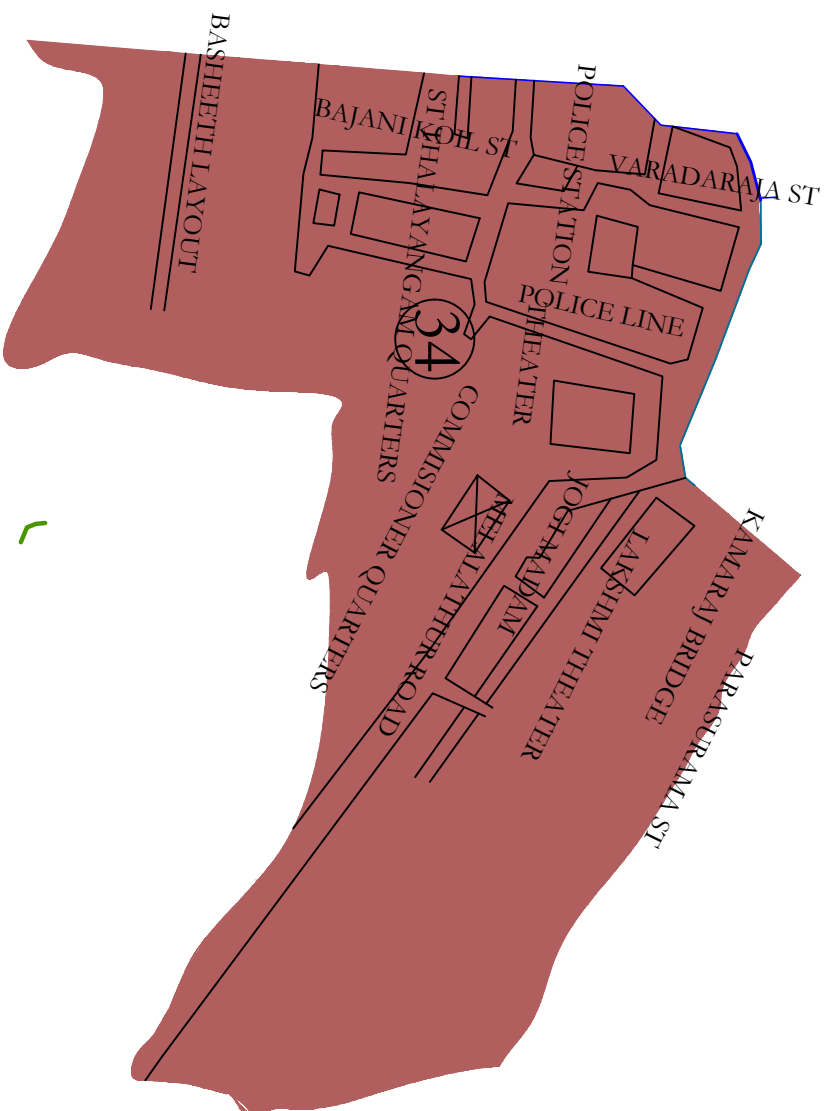

VELLORE DISTRICT

GUDIYATHAM MUNICIPALITY

WARD NO:34

WARD NO:29.35

WARD NO:31,33

TOWN BOUNDARY

TOWN BOUNDARY