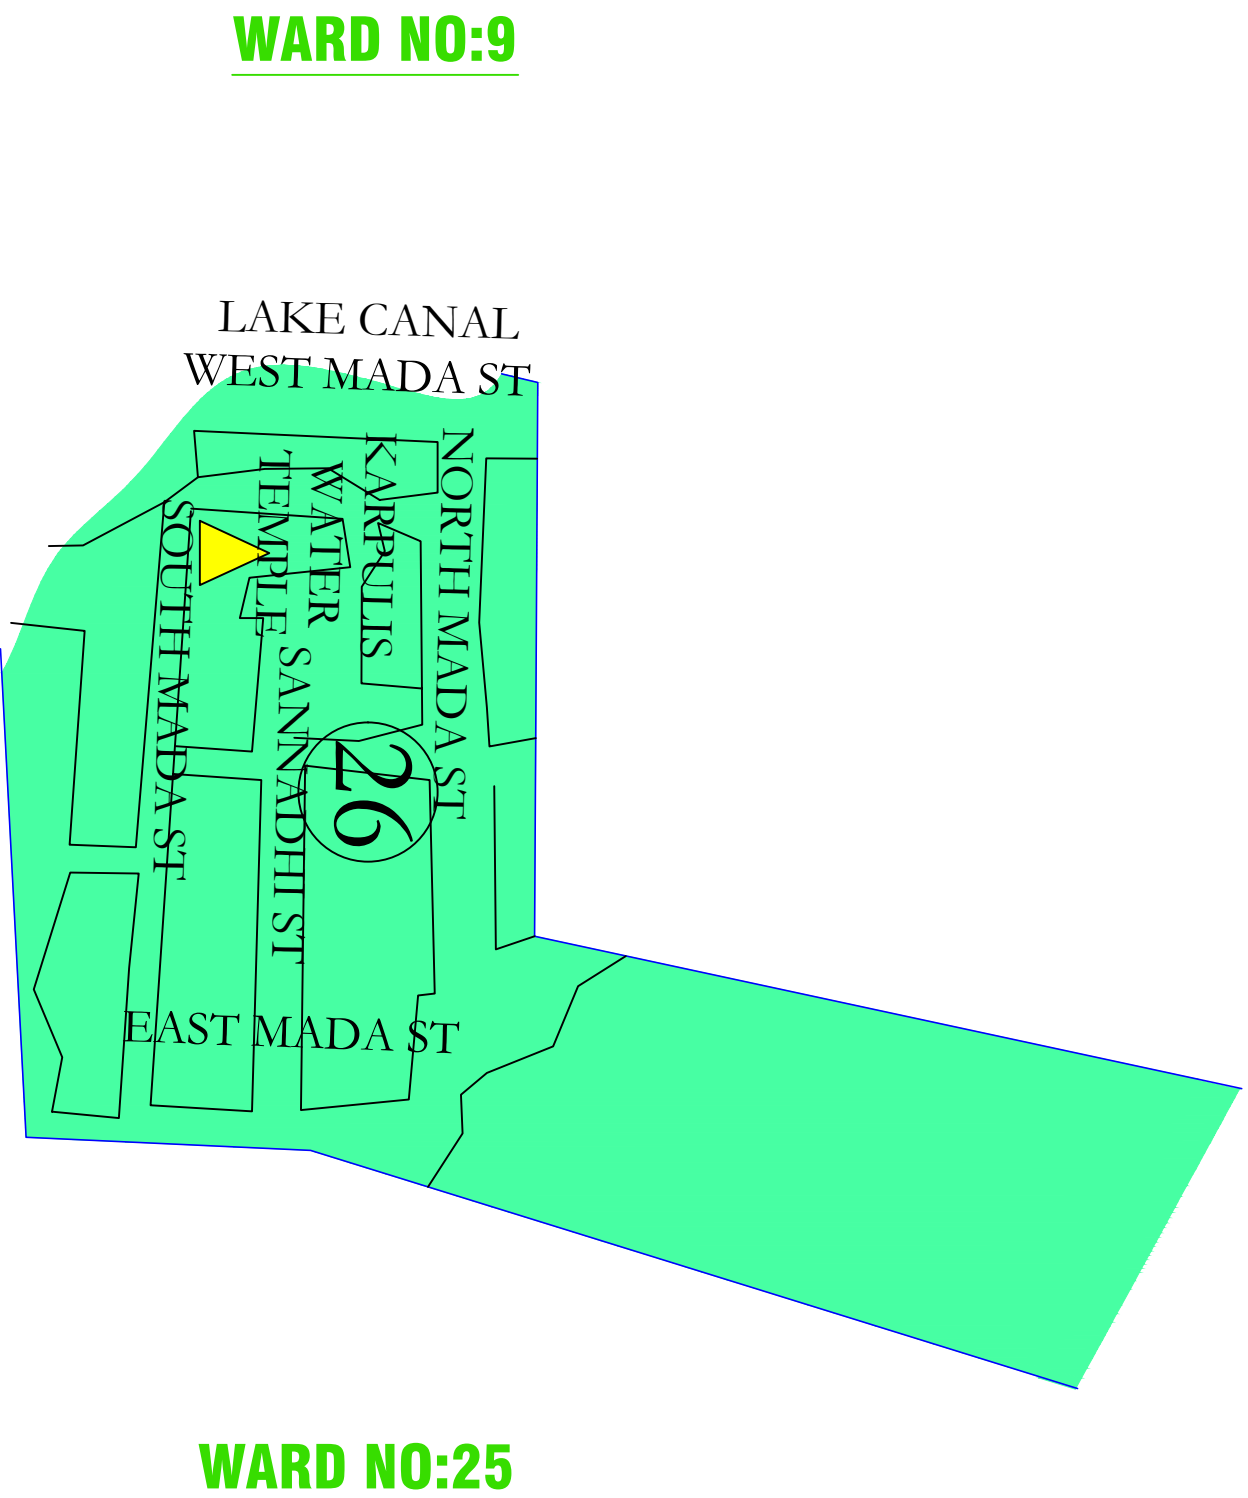

VELLORE DISTRICT

GUDIYATHAM MUNICIPALITY

WARD NO:26

WARD NO:8

WARD NO:9

LAKE CANAL
WEST MADA ST

NORTH MADA ST
KARPULIS
WATER SANNADHI ST
TEMPLE
SOUTH MADA ST

EAST MADA ST

WARD NO:25

TOWN BOUNDARY