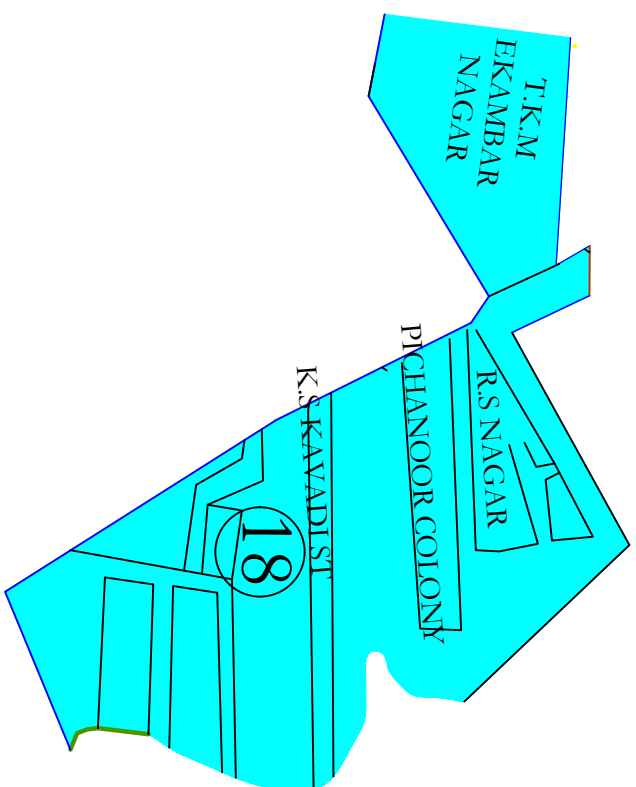

VELLORE DISTRICT

GUDIYATHAM MUNICIPALITY

WARD NO:18

WARD NO:15,17

WARD NO:16,19,20

TOWN BOUNDARY

WARD NO:19