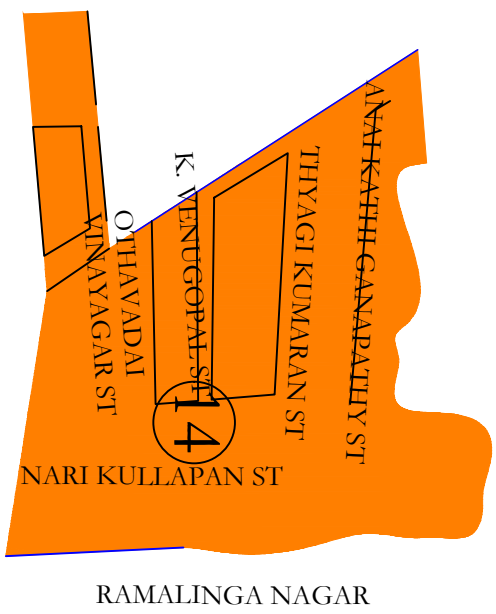

VELLORE DISTRICT

GUDIYATHAM MUNICIPALITY

WARD NO:14

TOWN BOUNDARY

WARD NO:13,15

WARD NO:17

WARD NO:15,17