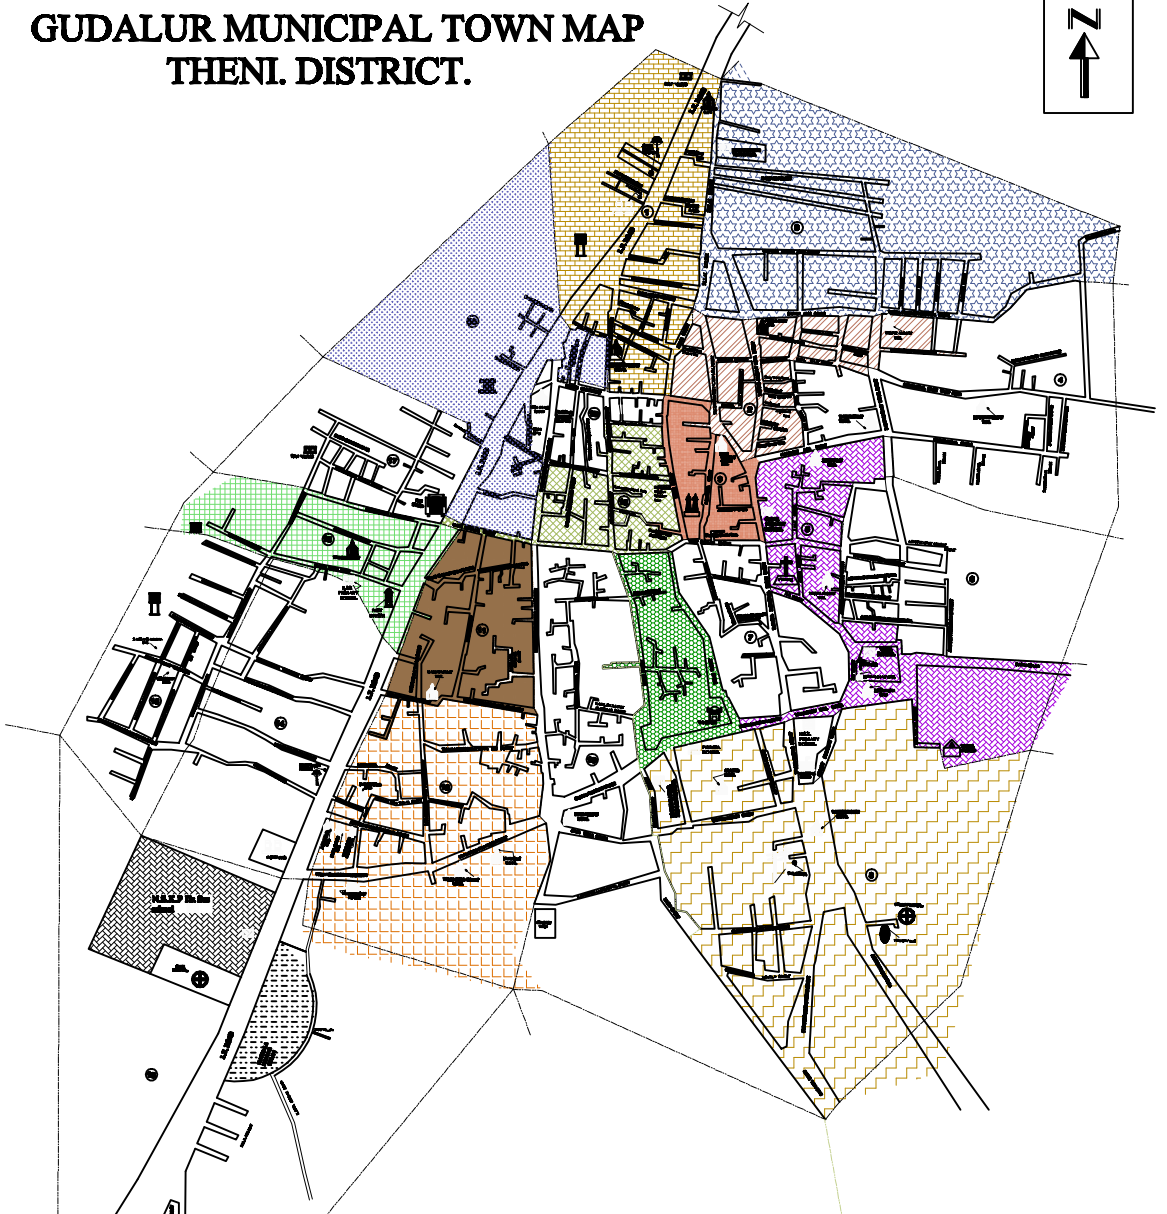

GUDALUR MUNICIPAL TOWN MAP THENI. DISTRICT.

	MUNICIPAL OFFICE
	RYOOLS BUILDINGS
	TEMPLE
	CHURCH
	RELIGIOUS
	WATER
	POWELL
	WATER
	POST OFFICE
	STATION
	VEHICLE AND TRANSPORT OFFICE
	RESIDENCE
	WATER
	TEMPLE