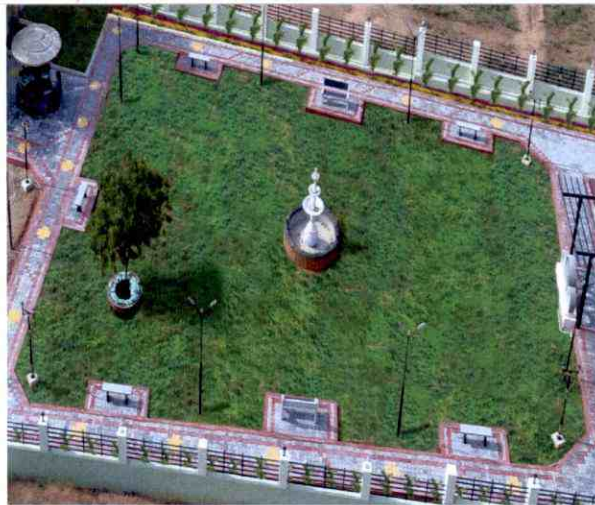

ERODE CITY MUNICIPAL CORPORATION
AMRUT 2015-16
Sivan Nagar Park in Ward.No.31.

Description:.

The Sivan Nagar Park situated in Ward.No.31 at Erode City Municipal Corporation, an Estimated Cost of Rs. 61.80 Lakhs. The area of the Park is 1896.08 Sq.m. The area of the park is including children's including children's play field with materials, waiting shed, footpath, toilet and Entrance Arch. The park is provided with ornamental lighting arrangements and mediation hall to fulfill the public needs for recreation.