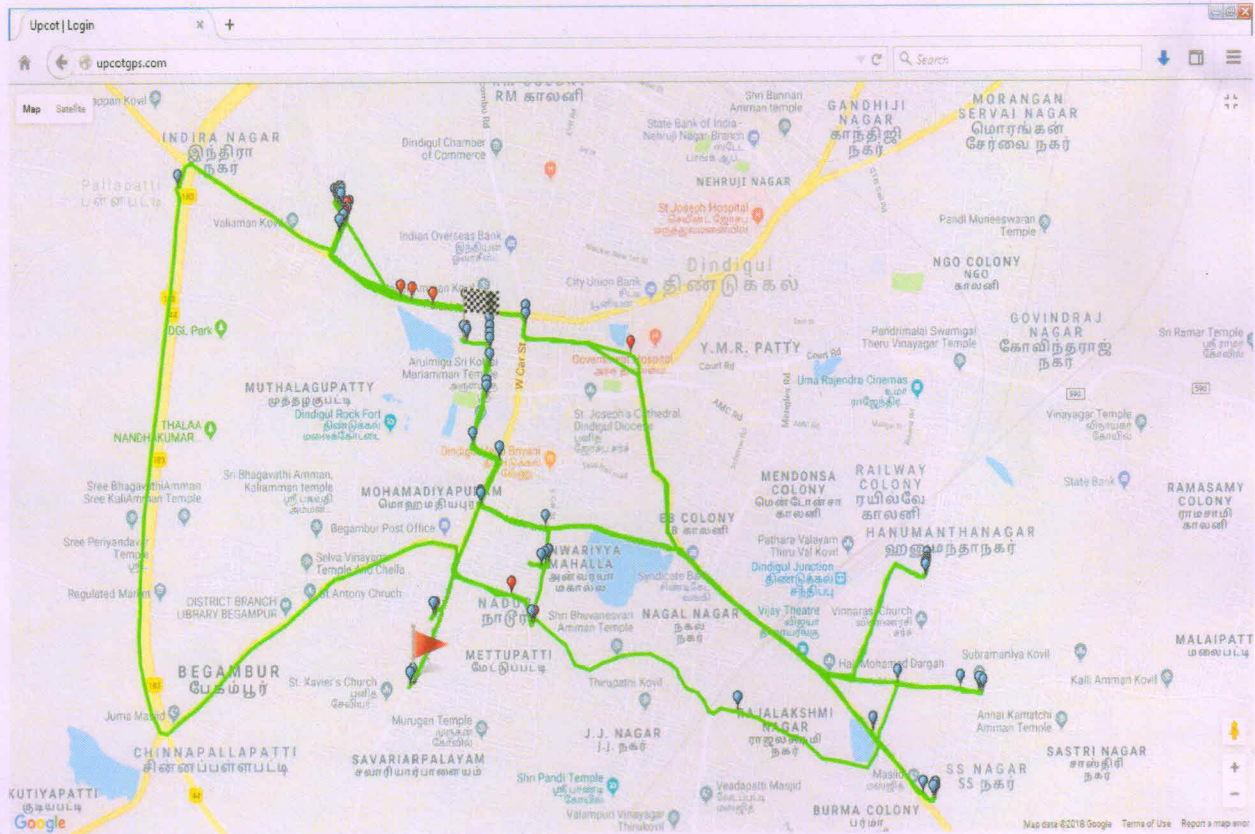

DINDIGUL – ROUTE MAP OF WASTE TRANSPORTED

COMMISSIONER

DINDIGUL CITY MUNICIPAL CORPORATION