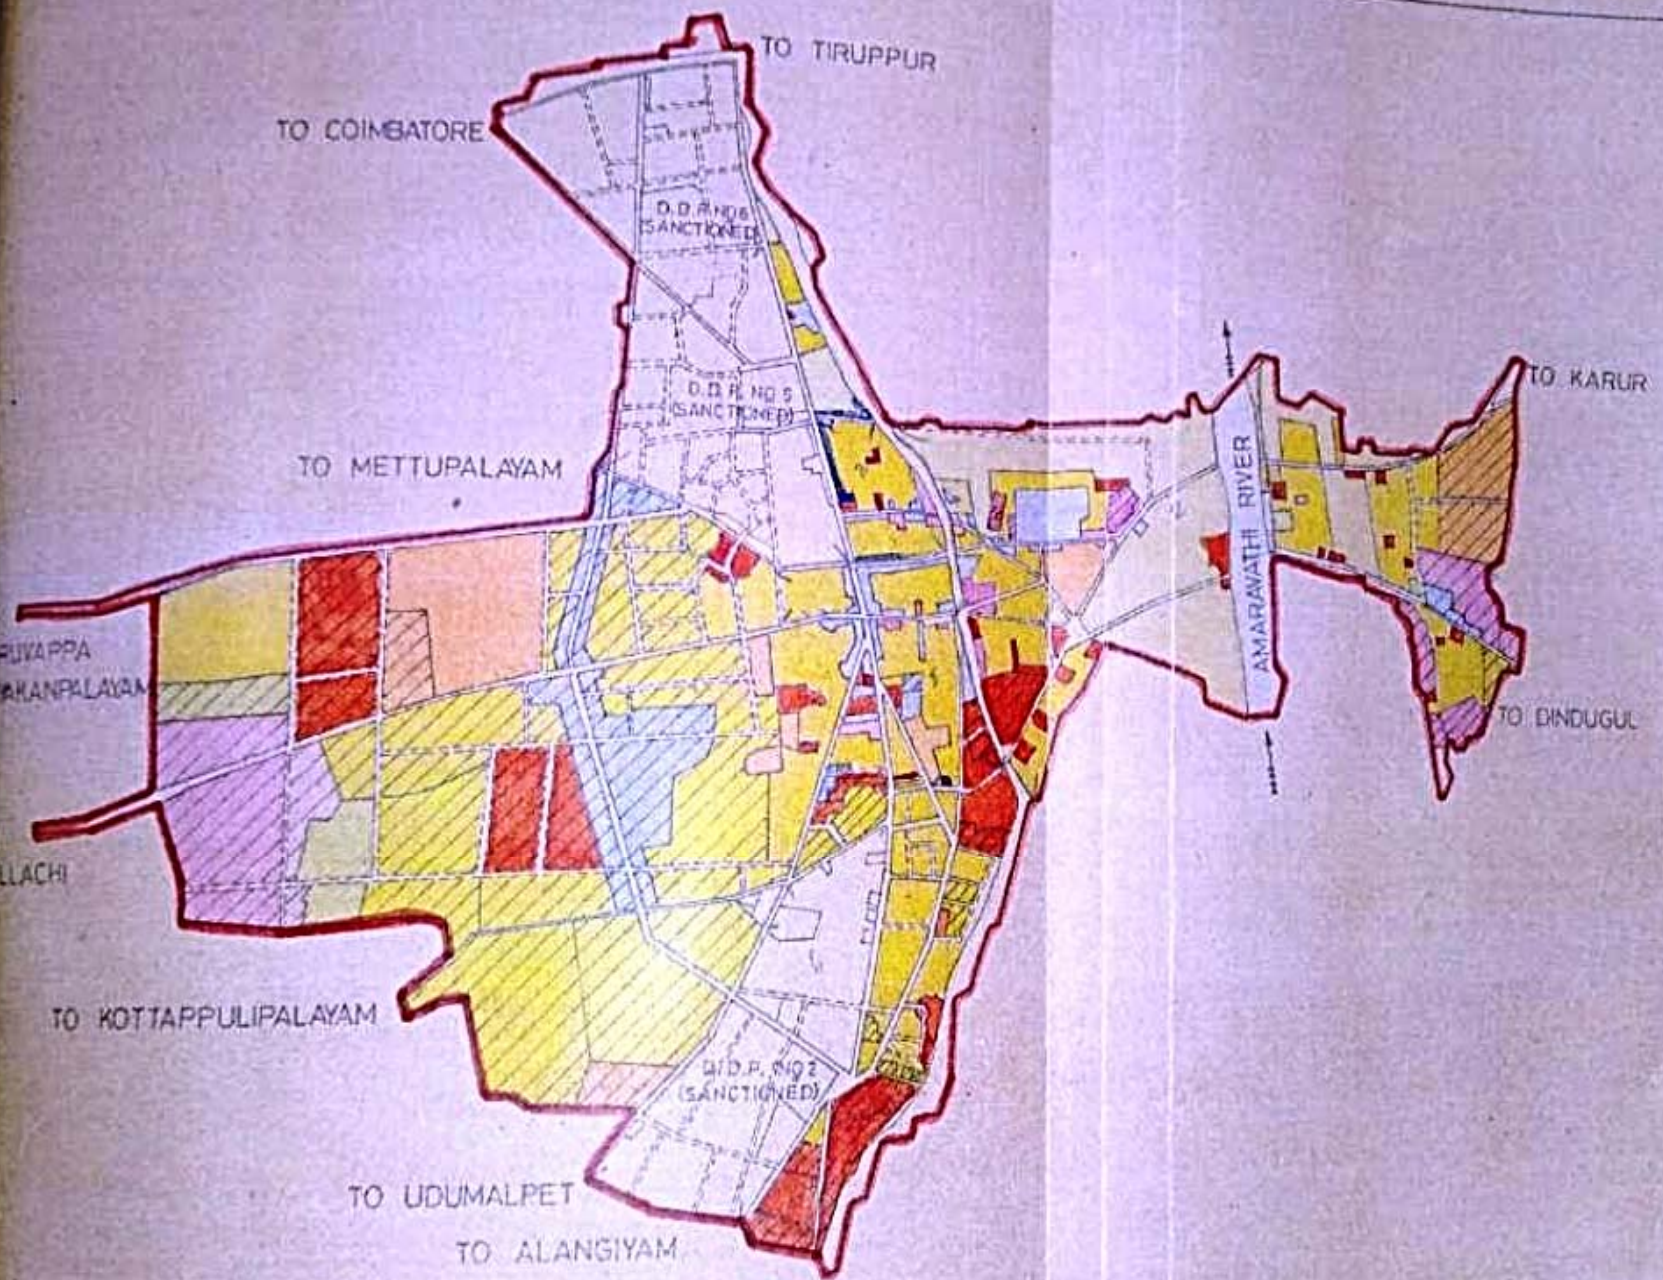

DHARAPURAM LOCAL PLANNING AREA

PROPOSED LAND USES

LEGEND

	EXISTING	PROPOSED
RESIDENTIAL		
COMMERCIAL		
INDUSTRIAL		
EDUCATIONAL		
PUBLIC & SEMIPUBLIC		
AGRICULTURAL		
L.P.A. BOUNDARY		
SANCTIONED DETAILED DEVELOPMENT PLAN NO 2,5&6		

PREPARED BY:
 DIRECTORATE OF TOWN AND COUNTRY PLANNING
 SALEM REGION
 GOVERNMENT OF TAMIL NADU
 D.T.S.P. SRINIVASARAO