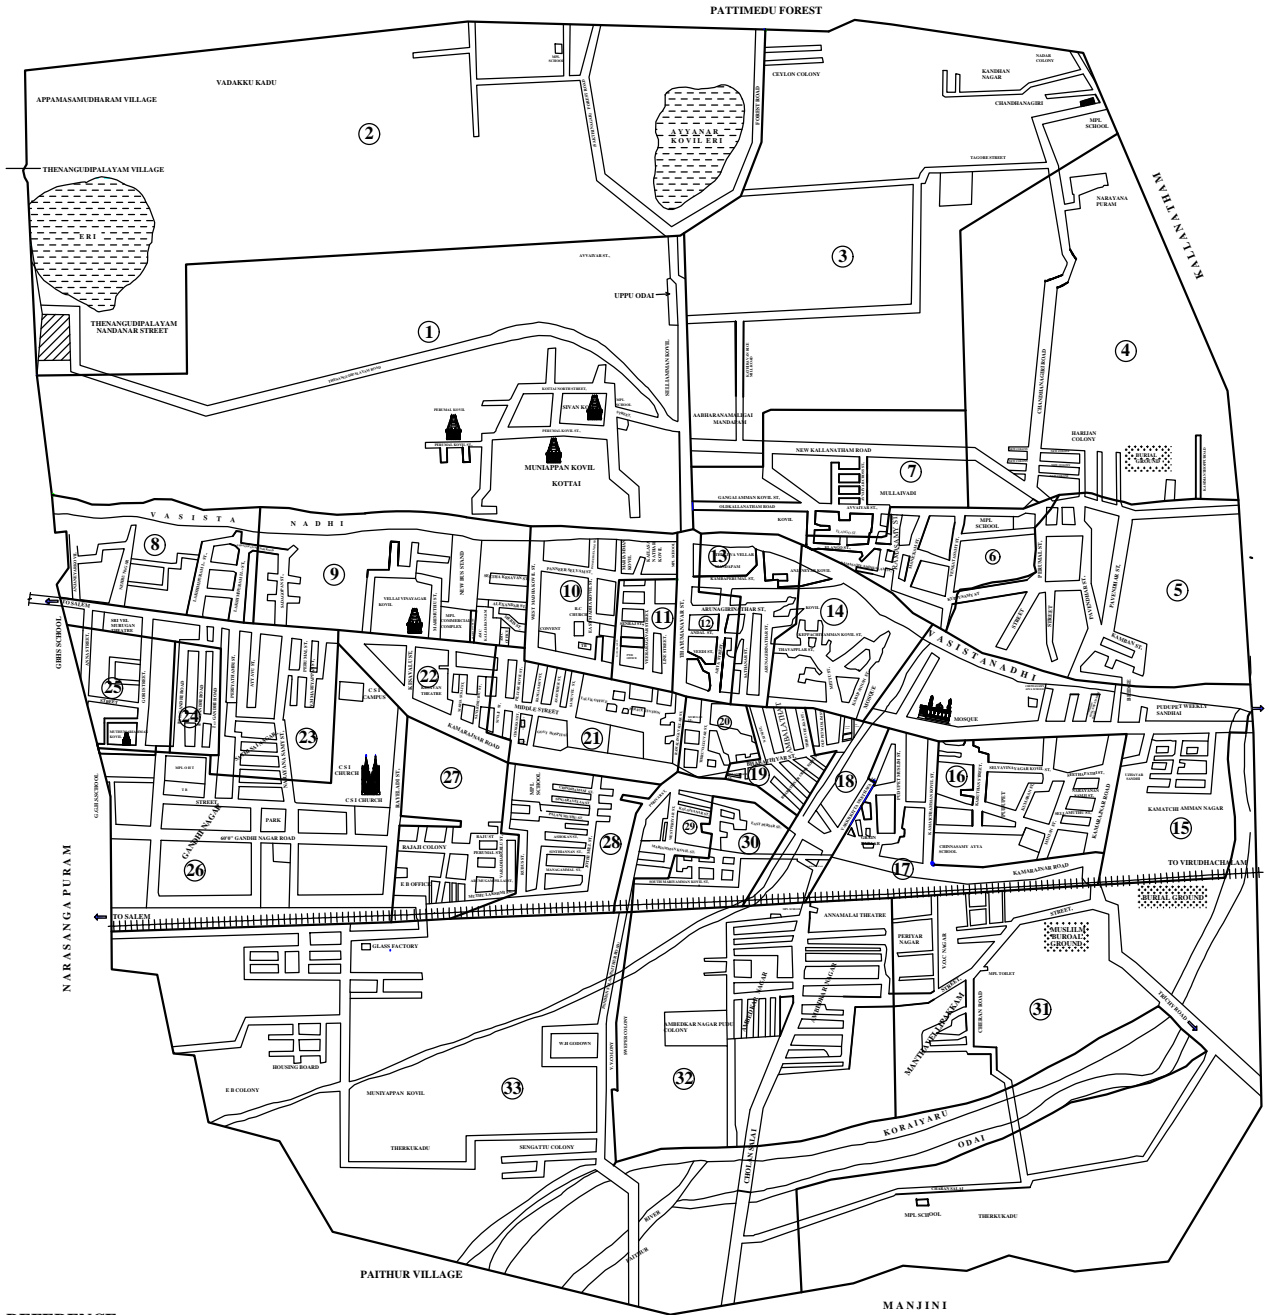

ATTUR MUNICIPALITY (SALEM DISTRICT)

TOWN MAP EXTENT 27.62 SQ.KM

REFERENCE

MUNICIPAL BOUNDARY	-	
WARD BOUNDARY	-	
HIGHWAYS ROAD	-	
ERI, RIVER & ODAI	-	