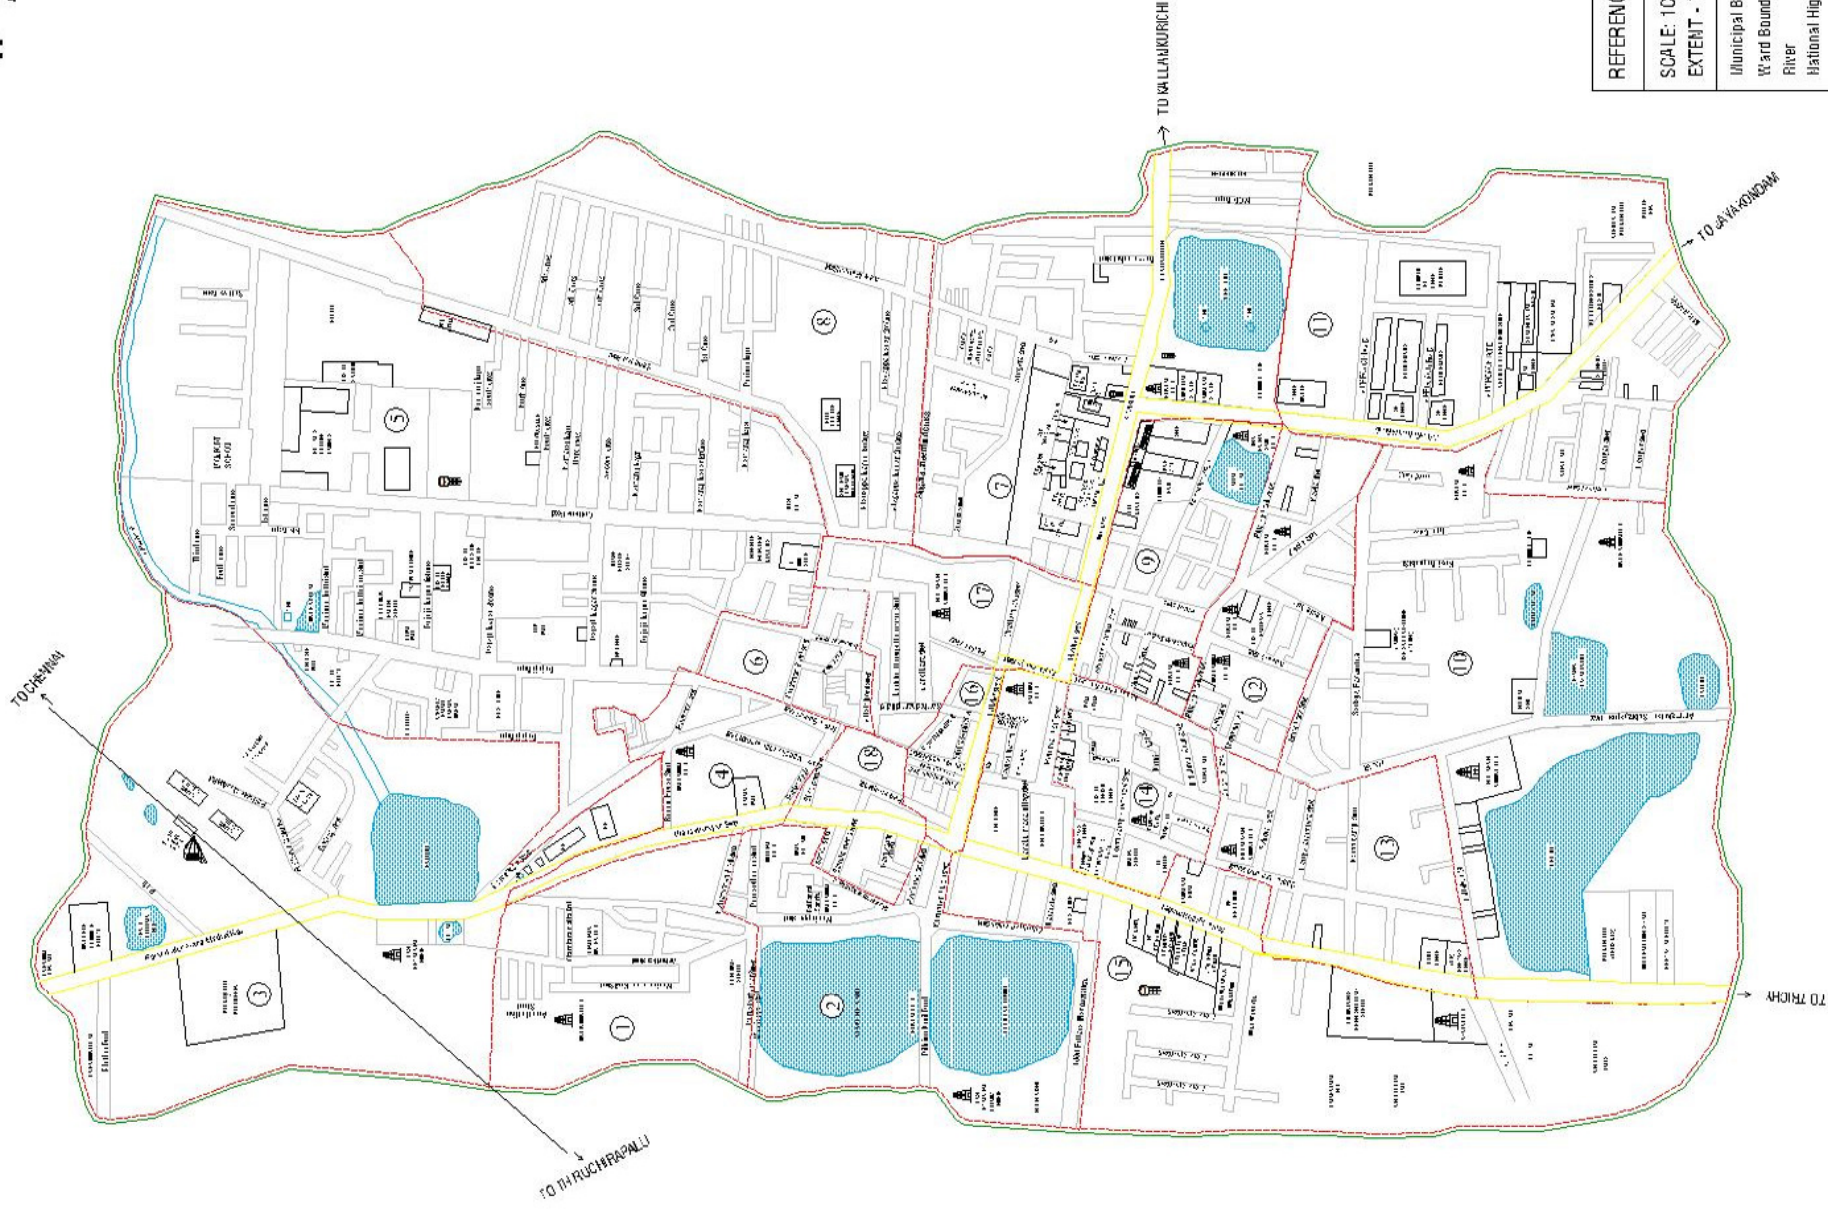

ARIYALUR MUNICIPALITY TOWN MAP

REFERENCE:-

SCALE: 1 CM = 150 METRE
EXTENT - 7.62 Sq.Km

- Municipal Boundary
- Ward Boundary
- River
- National Highways
- State Highways
- Street
- Park